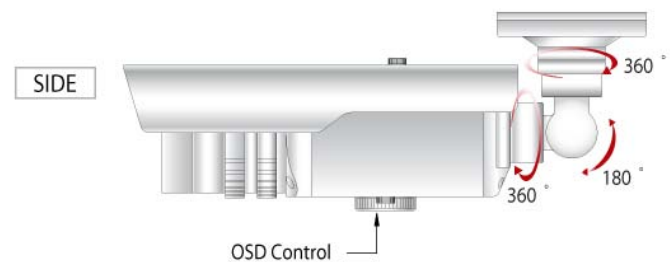

ORDERING INFORMATION

ZW49IR Night Vision Camera with WDR,
4-9mm DC AI VF Lens,
Soffit/Wall Mount

INTUS/JB Junction Box

FRONT

OSD CONTROL BOARD

TECHNICAL DATA SHEET

TECHNICAL SPECIFICATION

Model Number	ZW49IR
Image Sensor	1/3" Sony Super HAD CCD
Horizontal Resolution	560 TVL
Sensitivity (F1.2)	0.3 Lux (Col), 0.01 Lux (Mono) 0.00004 Lux (Sens-Up ON, x256)
Lens	4-9mm DC AI Varifocal
Angle Of View	92° ~ 39°
Effective Pixels (H x V)	752 x 582
Electronic Shutter Speed	1/50~1/120,000 Sec
Scanning System	2:1 Interlace
Synchronisation	INTERNAL
Frequency	Horizontal: 15.625KHz Vertical: 50.00Hz
Video Output	1.0Vp-p~75Ω
S/N Ratio	>50dB (AGC Off)
Day / Night	AUTO / BW / COLOUR / EXT
Wide Dynamic Range	52dB (x128)
O.S.D.	YES, Built-In
Gain Control	LOW / HIGH / OFF, Selectable
White Balance	ATW / AWC / MANUAL / INDOOR / OUTDOOR
Back Light Compensation	OFF / BLC / WDR / HLC
Sens-Up	AUTO / FIXED / OFF (x2 ~ x256)
DNR	ON / OFF (32 Levels)
Sharpness	ON / OFF (Level Adjustment)
Privacy Function	ON / OFF (8 Zones)
Motion Detection	ON / OFF (8 Zones)
D.I.S.	ON / OFF
Mirror	ON / OFF
Digital Zoom	ON (x10) / OFF
Blemish Compension	256 Point (Even 128, Odd 128)
Iris Control	DC / VIDEO
IP Rating	IP66
IR Illumination Range	30 Meters
IR Beam Angle	60°
Operating Conditions	Temperature: -20°C ~ +50°C Humidity: 30 ~ 90% RH
Power Supply	DC 12V / AC 24V
Power Consumption	CDS ON: 1.2A Max
Dimensions (W x H x D)	88 x 115 x 245 mm
Weight	1.6 Kg