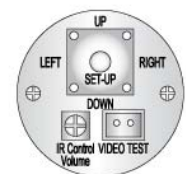

ORDERING INFORMATION

ZW49IR Night Vision Camera with WDR,
4-9mm DC AI VF Lens,
Soffit/Wall Mount

INTUS/JB Junction Box

FRONT

OSD CONTROL BOARD

TECHNICAL DATA SHEET

TECHNICAL SPECIFICATION

Model Number	ZW49IR
Image Sensor	1/3" Sony Super HAD CCD
Horizontal Resolution	560 TVL
Sensitivity (F1.2)	0.3 Lux (Col), 0.01 Lux (Mono) 0.00004 Lux (Sens-Up ON, x256)
Lens	4-9mm DC AI Varifocal
Angle Of View	92° ~ 39°
Effective Pixels (H x V)	752 x 582
Electronic Shutter Speed	1/50~1/120,000 Sec
Scanning System	2:1 Interlace
Synchronisation	INTERNAL
Frequency	Horizontal: 15.625KHz Vertical: 50.00Hz
Video Output	1.0Vp-p~75Ω
S/N Ratio	>50dB (AGC Off)
Day / Night	AUTO / BW / COLOUR / EXT
Wide Dynamic Range	52dB (x128)
O.S.D.	YES, Built-In
Gain Control	LOW / HIGH / OFF, Selectable
White Balance	ATW / AWC / MANUAL / INDOOR / OUTDOOR
Back Light Compensation	OFF / BLC / WDR / HLC
Sens-Up	AUTO / FIXED / OFF (x2 ~ x256)
DNR	ON / OFF (32 Levels)
Sharpness	ON / OFF (Level Adjustment)
Privacy Function	ON / OFF (8 Zones)
Motion Detection	ON / OFF (8 Zones)
D.I.S.	ON / OFF
Mirror	ON / OFF
Digital Zoom	ON (x10) / OFF
Blemish Compension	256 Point (Even 128, Odd 128)
Iris Control	DC / VIDEO
IP Rating	IP66
IR Illumination Range	30 Meters
IR Beam Angle	60°
Operating Conditions	Temperature: -20°C ~ +50°C Humidity: 30 ~ 90% RH
Power Supply	DC 12V / AC 24V
Power Consumption	CDS ON: 1.2A Max
Dimensions (W x H x D)	88 x 115 x 245 mm
Weight	1.6 Kg