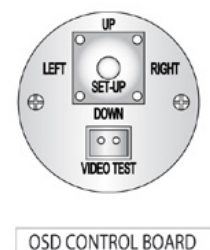

### KEY FEATURES

- 1/3” Sony Super HAD CCD
- Ultra High Resolution, 560 TVL
- Impact Resistant Housing
- Sunshield & Heater
- Mechanical IR Cut-Filter
- Wide Dynamic Range
- Digital Noise Reduction (DNR)
- Selectable Gain Control
- Selectable White Balance
- OSD Menu
- Motion Detection
- Privacy Function
- Digital Image Stabiliser
- External Control Rings For Easy Focus & Distance Adjustment
- Soffit / Wall Mountable Bracket With Base
- IP66 Rated
- Dual Voltage

### ORDERING INFORMATION

ZW2812 Day/Night Camera with WDR, 2.8-12mm DC AI VF Lens, Soffit/Wall Mount

ZW5504 Day/Night Camera with WDR, 5-50mm DC AI VF Lens, Soffit/Wall Mount

INTUS/JB Junction Box