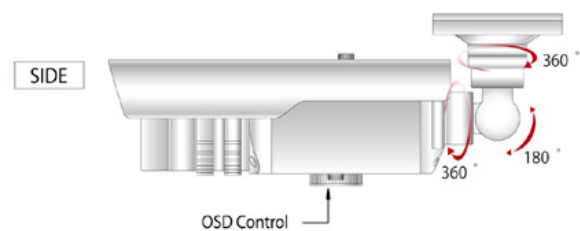

### ORDERING INFORMATION

ZW2812 Day/Night Camera with WDR, 2.8-12mm DC AI VF Lens, Soffit/Wall Mount

ZW5504 Day/Night Camera with WDR, 5-50mm DC AI VF Lens, Soffit/Wall Mount

INTUS/JB Junction Box