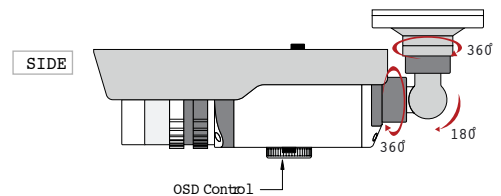

ORDERING INFORMATION

- ZD49IR Night Vision 600TVL Camera with 4-9mm DC AI VF Lens, Soffit/Wall Mount
- ZD9223 Night Vision 600TVL Camera with 9-22mm DC AI VF Lens, Soffit/Wall Mount
- INTUS/JB Junction Box

FRONT

OSD CONTROL BOARD

TECHNICAL DATA SHEET

TECHNICAL SPECIFICATION

Model Number	ZD49IR	ZD9223
Image Sensor	1/3" Sony Super HAD CCD	
Horizontal Resolution	600 TVL (Col), 700TVL (Mono)	
Sensitivity (F1.2)	0.15 Lux (Col) 0.0002 Lux (with Sens-up ON, x512), 0 Lux with IR LEDs On	
Lens	4-9mm DC AI Varifocal	9-22mm DC AI Varifocal
Angle Of View	92° ~ 39°	40° ~ 16°
Effective Pixels (H x V)	752 x 582	
Electronic Shutter Speed	1/50~1/120,000 Sec	
Scanning System	2:1 Interlace	
Synchronisation	Internal	
Frequency	Horizontal: 15.625KHz Vertical: 50.00Hz	
Video Output	1.0Vp-p~75Ω	
S/N Ratio	>52dB (AGC Off)	
Day / Night	AUTO / BW / COLOUR / EXT (ICR)	
O.S.D.	Yes, Built-In	
Gain Control	LOW / HIGH / OFF, Selectable	
White Balance	ATW / OUTDOOR / INDOOR / MANUAL / AWC (1,700°K~11000°K)	
Back Light Compensation	BLC / HLC / OFF	
2D/3D DNR	ON / OFF (Level Adjustable)	
SSDR (Digital Wide Dynamic Range)	ON / OFF (Level Adjustable)	
Sens-Up	AUTO / OFF (Selectable x2 ~ x512)	
Sharpness	ON / OFF (Level Adjustment)	
Digital Zoom	ON / OFF (x1 ~ x16)	
Motion Detection	ON / OFF (8 Programmable Zones)	
Privacy Function	ON / OFF (12 Programmable Zones)	
DIS	ON / OFF	
Flip / Mirror	ON / OFF / V-Rev / H-Rev	
Iris Control	DC / VIDEO	
IP Rating	IP66	
IR Illumination Range	30 Metres	
IR Beam Angle	60°	
Operating Conditions	Temperature: -20°C ~ +50°C Humidity: 30 ~ 90% RH	
Power Supply	DC 12V / AC 24V	
Power Consumption	CDS ON: 1A Max	
Dimensions (W x H x D)	88 x 115 x 245 mm	
Weight	1600g	