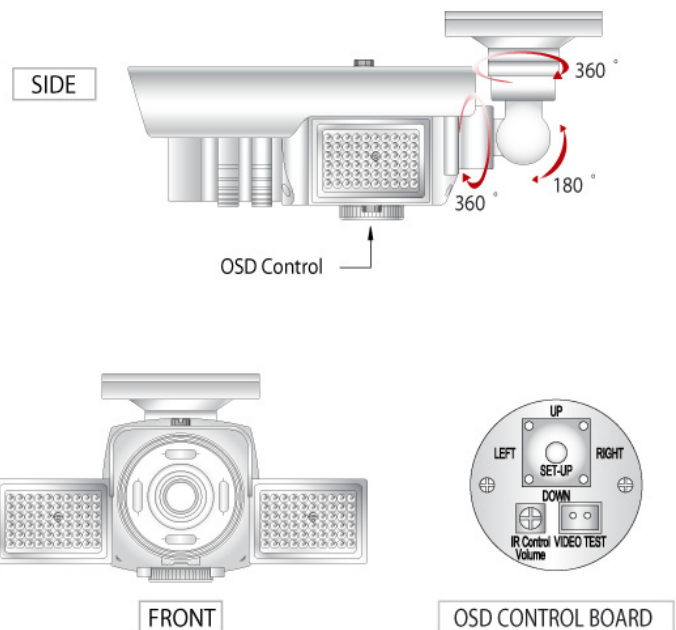

ORDERING INFORMATION

ZD5503 Night Vision Camera with 5-50mm DC AI VF Lens, Soffit/Wall Mount

INTUS/JB Junction Box

TECHNICAL DATA SHEET

TECHNICAL SPECIFICATION

Model Number	ZD5503
Image Sensor	1/3" Sony Super HAD CCD
Horizontal Resolution	600 TVL
Sensitivity (F1.2)	0.15 Lux (Col) 0.0002 Lux (with Sens-up ON, x512), 0 Lux with IR LEDs On
Lens	5-50mm DC AI Varifocal
Angle Of View	66° ~ 7°
Effective Pixels (H x V)	752 x 582
Electronic Shutter Speed	1/50~1/120,000 Sec
Scanning System	2:1 Interlace
Synchronisation	INT/LL Selectable
Frequency	Horizontal: 15.625KHz Vertical: 50.00Hz
Video Output	1.0Vp-p~75Ω
S/N Ratio	>52dB (AGC Off)
Day / Night	AUTO / BW / COLOUR / EXT (ICR)
O.S.D.	YES, Built-In
Gain Control	LOW / HIGH / OFF Selectable
White Balance	ATW / AWC / MANUAL / INDOOR / OUTDOOR
Sens-Up	AUTO / OFF (Selectable x2 ~ x512)
Back Light Compensation	BLC / HLC / OFF
2D/3D DNR	ON / OFF (Level Adjustable)
SSDR (Digital Wide Dynamic Range)	ON / OFF (Level Adjustable)
Sharpness	ON / OFF (Level Adjustment)
Digital Zoom	ON / OFF (x1 ~ x16)
Privacy Function	ON / OFF (12 Programmable Zones)
Motion Detection	ON / OFF (8 Programmable Zones)
DIS	ON / OFF
Iris Control	DC / VIDEO
IP Rating	IP66
IR Illumination Range	70 Metres
IR Beam Angle	20° (adjustable)
Operating Conditions	Temperature: -20°C ~ +50°C Humidity: 30 ~ 90% RH
Power Supply	DC 12V / AC 24V
Power Consumption	CDS ON: 1.5A Max
Dimensions (W x H x D)	103 x 108 x 260 mm
Weight	2.5 Kg