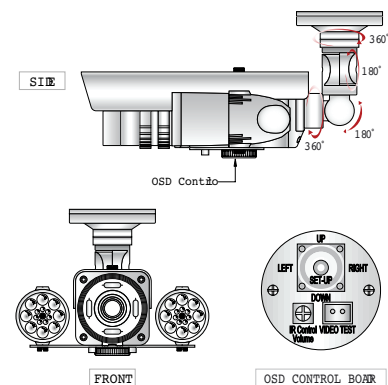

ZD5501

TECHNICAL DATA SHEET

TECHNICAL SPECIFICATION

Model Number	ZD5501	ZD5502
Image Sensor	1/3" Sony Super HAD CCD	
Horizontal Resolution	600 TVL (Col), 700TVL (Mono)	
Sensitivity (F1.2)	0.15 Lux (Col) 0.0002 Lux (with Sens-up ON, x512), 0 Lux with IR LEDs On	
Lens	5-50mm DC AI Varifocal	
Angle Of View	66° ~ 7°	
Effective Pixels (H x V)	752 x 582	
Electronic Shutter Speed	1/50~1/120,000 Sec	
Scanning System	2:1 Interlace	
Synchronisation	Internal	
Frequency	Horizontal: 15.625KHz Vertical: 50.00Hz	
Video Output	1.0Vp-p~75Ω	
S/N Ratio	>52dB (AGC Off)	
Day / Night	AUTO / BW / COLOUR / EXT (ICR)	
O.S.D.	Yes, Built-In	
Gain Control	LOW / HIGH / OFF, Selectable	
White Balance	ATW / OUTDOOR / INDOOR / MANUAL / AWC (1,700°K~11000°K)	ATW / OUTDOOR / INDOOR / MANUAL / AWC
Back Light Compensation	BLC / HLC / OFF	OFF / BLC / HLC
2D/3D DNR	ON / OFF (Level Adjustable)	ON / OFF (Level Adjustable)
SSDR (Digital Wide Dynamic Range)	ON / OFF (Level Adjustable)	
Sens-Up	AUTO / OFF (Selectable x2 ~ x512)	
Sharpness	ON / OFF (Level Adjustment)	
Digital Zoom	ON / OFF (x1 ~ x16)	
Motion Detection	ON / OFF (8 Programmable Zones)	
Privacy Function	ON / OFF (12 Programmable Zones)	
DIS	ON / OFF	
Flip / Mirror	ON / OFF / V-Rev / H-Rev	
Iris Control	DC / VIDEO	
IP Rating	IP66	
IR Illumination Range	70 Metres*	
IR Beam Angle	34° (10ø) / 20° (5ø)	
Operating Conditions	Temperature: -20°C ~ +50°C Humidity: 30 ~ 90% RH	
Power Supply	DC 12V / AC 24V	
Power Consumption	CDS ON: 1.5A Max	
Dimensions (W x H x D)	195 x 157 x 295 mm	
Weight	2500g	