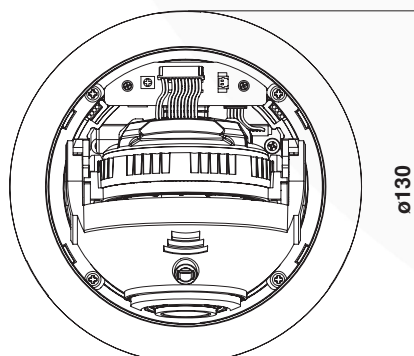

W96MDV Series

Internal Varifocal Lens Mini Dome

W96MDV

W96MDVW

Key Features

- 1/3" Colour 960H CCD
- 700TVL Resolution
- 2.8-12mm DC Auto Iris Varifocal Lens
- 3 Axis Movement
- DC12V

Dimensions (mm)

DATASHEET

Model Number	W96MDV	W96MDVW
Image Sensor	1/3" Colour 960H CCD	
Effective Pixels	976 (H) x 582 (V) approx. 570K Pixels (PAL)	
Total Pixels	1020 (H) x 596 (V) approx. 610K Pixels (PAL)	
Resolution	Colour: 650TVL, B&W: 700TVL	
Scanning System	2:1 Interlaced	
Minimum Illumination	Colour: 0.01 Lux @F1.2 (Sens Up x256) B&W: 0.001 Lux @F1.2 (Sens Up x256)	
Video Output	1.0Vp-p Composite. 75 Ω	
S/N Ratio	52dB	
Focal Length	f = 2.8mm ~ 12mm	
Drive Type	DC Auto Iris	
AGC	Low / Middle / High	
Sens Up	OFF / Auto (x2 ~ x256)	
Backlight Compensation	OFF / BLC / HLC	
D-WDR	OFF / INDOOR / OUTDOOR	
Motion Detection	4 Zones	
Privacy Masking	8 Zones	
DIS (Digital Image Stabiliser)	OFF / ON	
Day & Night	Auto (AGC) / Day / Night / Ext	
White Balance	ATW / AWB / AWC -> SET / Manual (1,800K ~ 11,000K)	
3DNR (2D or 3D)	1 ~ 200 Level Selectable	
Mirror	H-Rev / V-Rev / Rotate / PIP	
D-Zoom	x32	
Smart DZoom (Motion Detection)	OFF / ON	
Defog	OFF / MANUAL / AUTO	
Blemish Compensation	Auto (512 Points)	
Power Source	DC12V ±10%	
Power Consumption	DC: 200mA ±10%	
Storage Conditions	Temperature: -20°C ~ +60°C Humidity: 20%RH ~ 95%RH	
Operating Conditions	Temperature: -20°C ~ +60°C Humidity: 20%RH ~ 95%RH	
Dimensions (W x H x D)	130 x 100 x 130 mm	
Weight	600g	