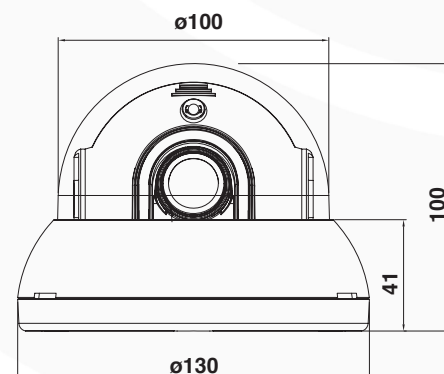

W96MDV Series

Internal Varifocal Lens Mini Dome

W96MDV

W96MDVW

Key Features

- 1/3" Colour 960H CCD
- 700TVL Resolution
- 2.8-12mm DC Auto Iris Varifocal Lens
- 3 Axis Movement
- DC12V

Dimensions (mm)

DATASHEET

Model Number	W96MDV	W96MDVW
Image Sensor	1/3" Colour 960H CCD	
Effective Pixels	976 (H) x 582 (V) approx. 570K Pixels (PAL)	
Total Pixels	1020 (H) x 596 (V) approx. 610K Pixels (PAL)	
Resolution	Colour: 650TVL, B&W: 700TVL	
Scanning System	2:1 Interlaced	
Minimum Illumination	Colour: 0.01 Lux @F1.2 (Sens Up x256) B&W: 0.001 Lux @F1.2 (Sens Up x256)	
Video Output	1.0Vp-p Composite. 75 Ω	
S/N Ratio	52dB	
Focal Length	f = 2.8mm ~ 12mm	
Drive Type	DC Auto Iris	
AGC	Low / Middle / High	
Sens Up	OFF / Auto (x2 ~ x256)	
Backlight Compensation	OFF / BLC / HLC	
D-WDR	OFF / INDOOR / OUTDOOR	
Motion Detection	4 Zones	
Privacy Masking	8 Zones	
DIS (Digital Image Stabiliser)	OFF / ON	
Day & Night	Auto (AGC) / Day / Night / Ext	
White Balance	ATW / AWB / AWC -> SET / Manual (1,800K ~ 11,000K)	
3DNR (2D or 3D)	1 ~ 200 Level Selectable	
Mirror	H-Rev / V-Rev / Rotate / PIP	
D-Zoom	x32	
Smart DZoom (Motion Detection)	OFF / ON	
Defog	OFF / MANUAL / AUTO	
Blemish Compensation	Auto (512 Points)	
Power Source	DC12V ±10%	
Power Consumption	DC: 200mA ±10%	
Storage Conditions	Temperature: -20°C ~ +60°C Humidity: 20%RH ~ 95%RH	
Operating Conditions	Temperature: -20°C ~ +60°C Humidity: 20%RH ~ 95%RH	
Dimensions (W x H x D)	130 x 100 x 130 mm	
Weight	600g	