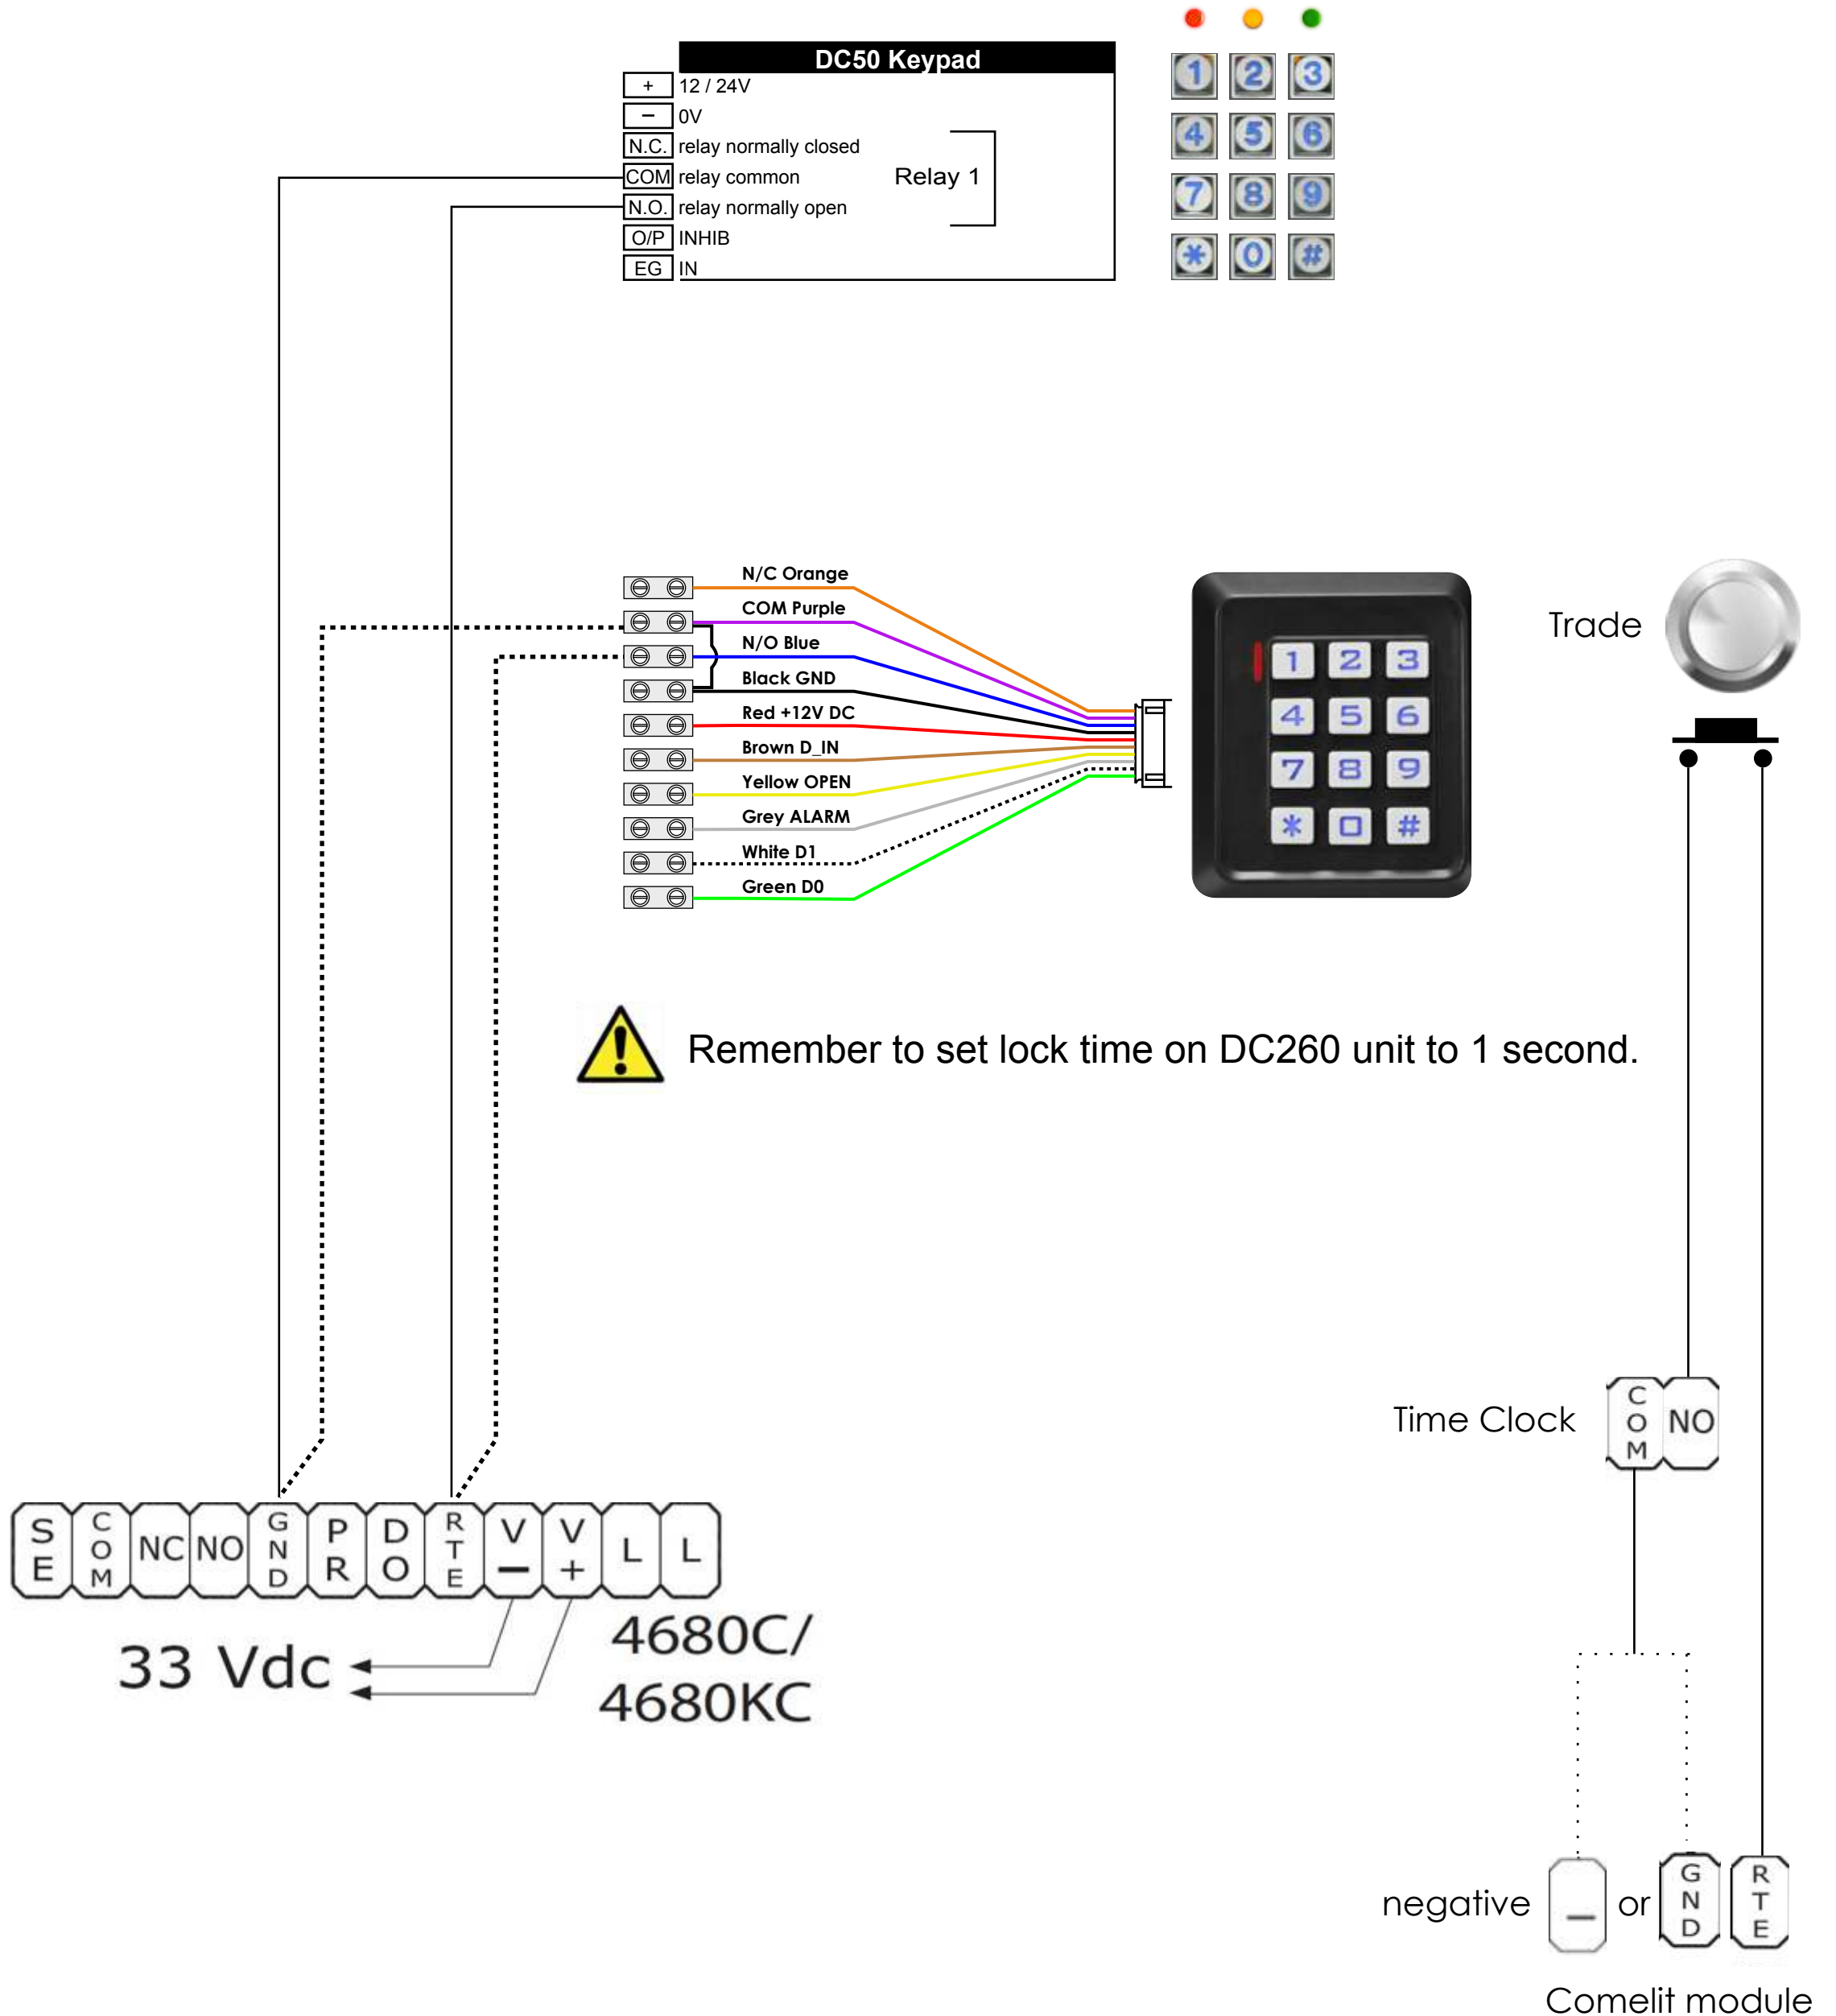

SRS panel housing Comelit audio/video module and DC50 keypad + DC260 door controller

### Installation Notes

- REFER TO COMELIT INSTRUCTIONS. This diagram is a quick guide to connecting the keypad.
- Lock release time is set in 4680C programming procedure.
- set lock time on both units to 1 second.

Remember to set lock time on DC50 unit to 1 second.

Remember to set lock time on DC260 unit to 1 second.