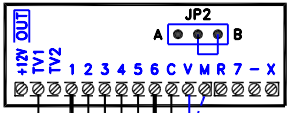

1

* Art.901M 901F
Art.901 901COLOUR

Art.924S..926S

NEW MASTER SOCKET

230V~
50/60 Hz

Existing Master Socket

Art.850

Art.890