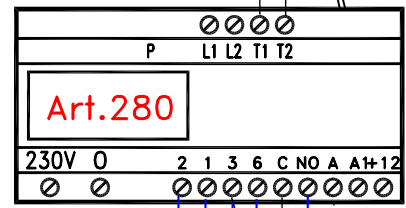

1

* Art.901M 901F
Art.901 901COLOUR

Art.924S..926S

NEW MASTER SOCKET

230V~
50/60 Hz

Existing Master Socket

Art.850

Art.890