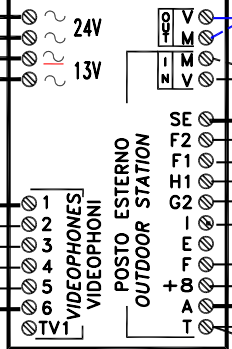

1

* Art.901M 901F
Art.901 901COLOUR

Art.924S..926S

NEW MASTER SOCKET

230V~
50/60 Hz

Existing Master Socket

Art.850

Art.890