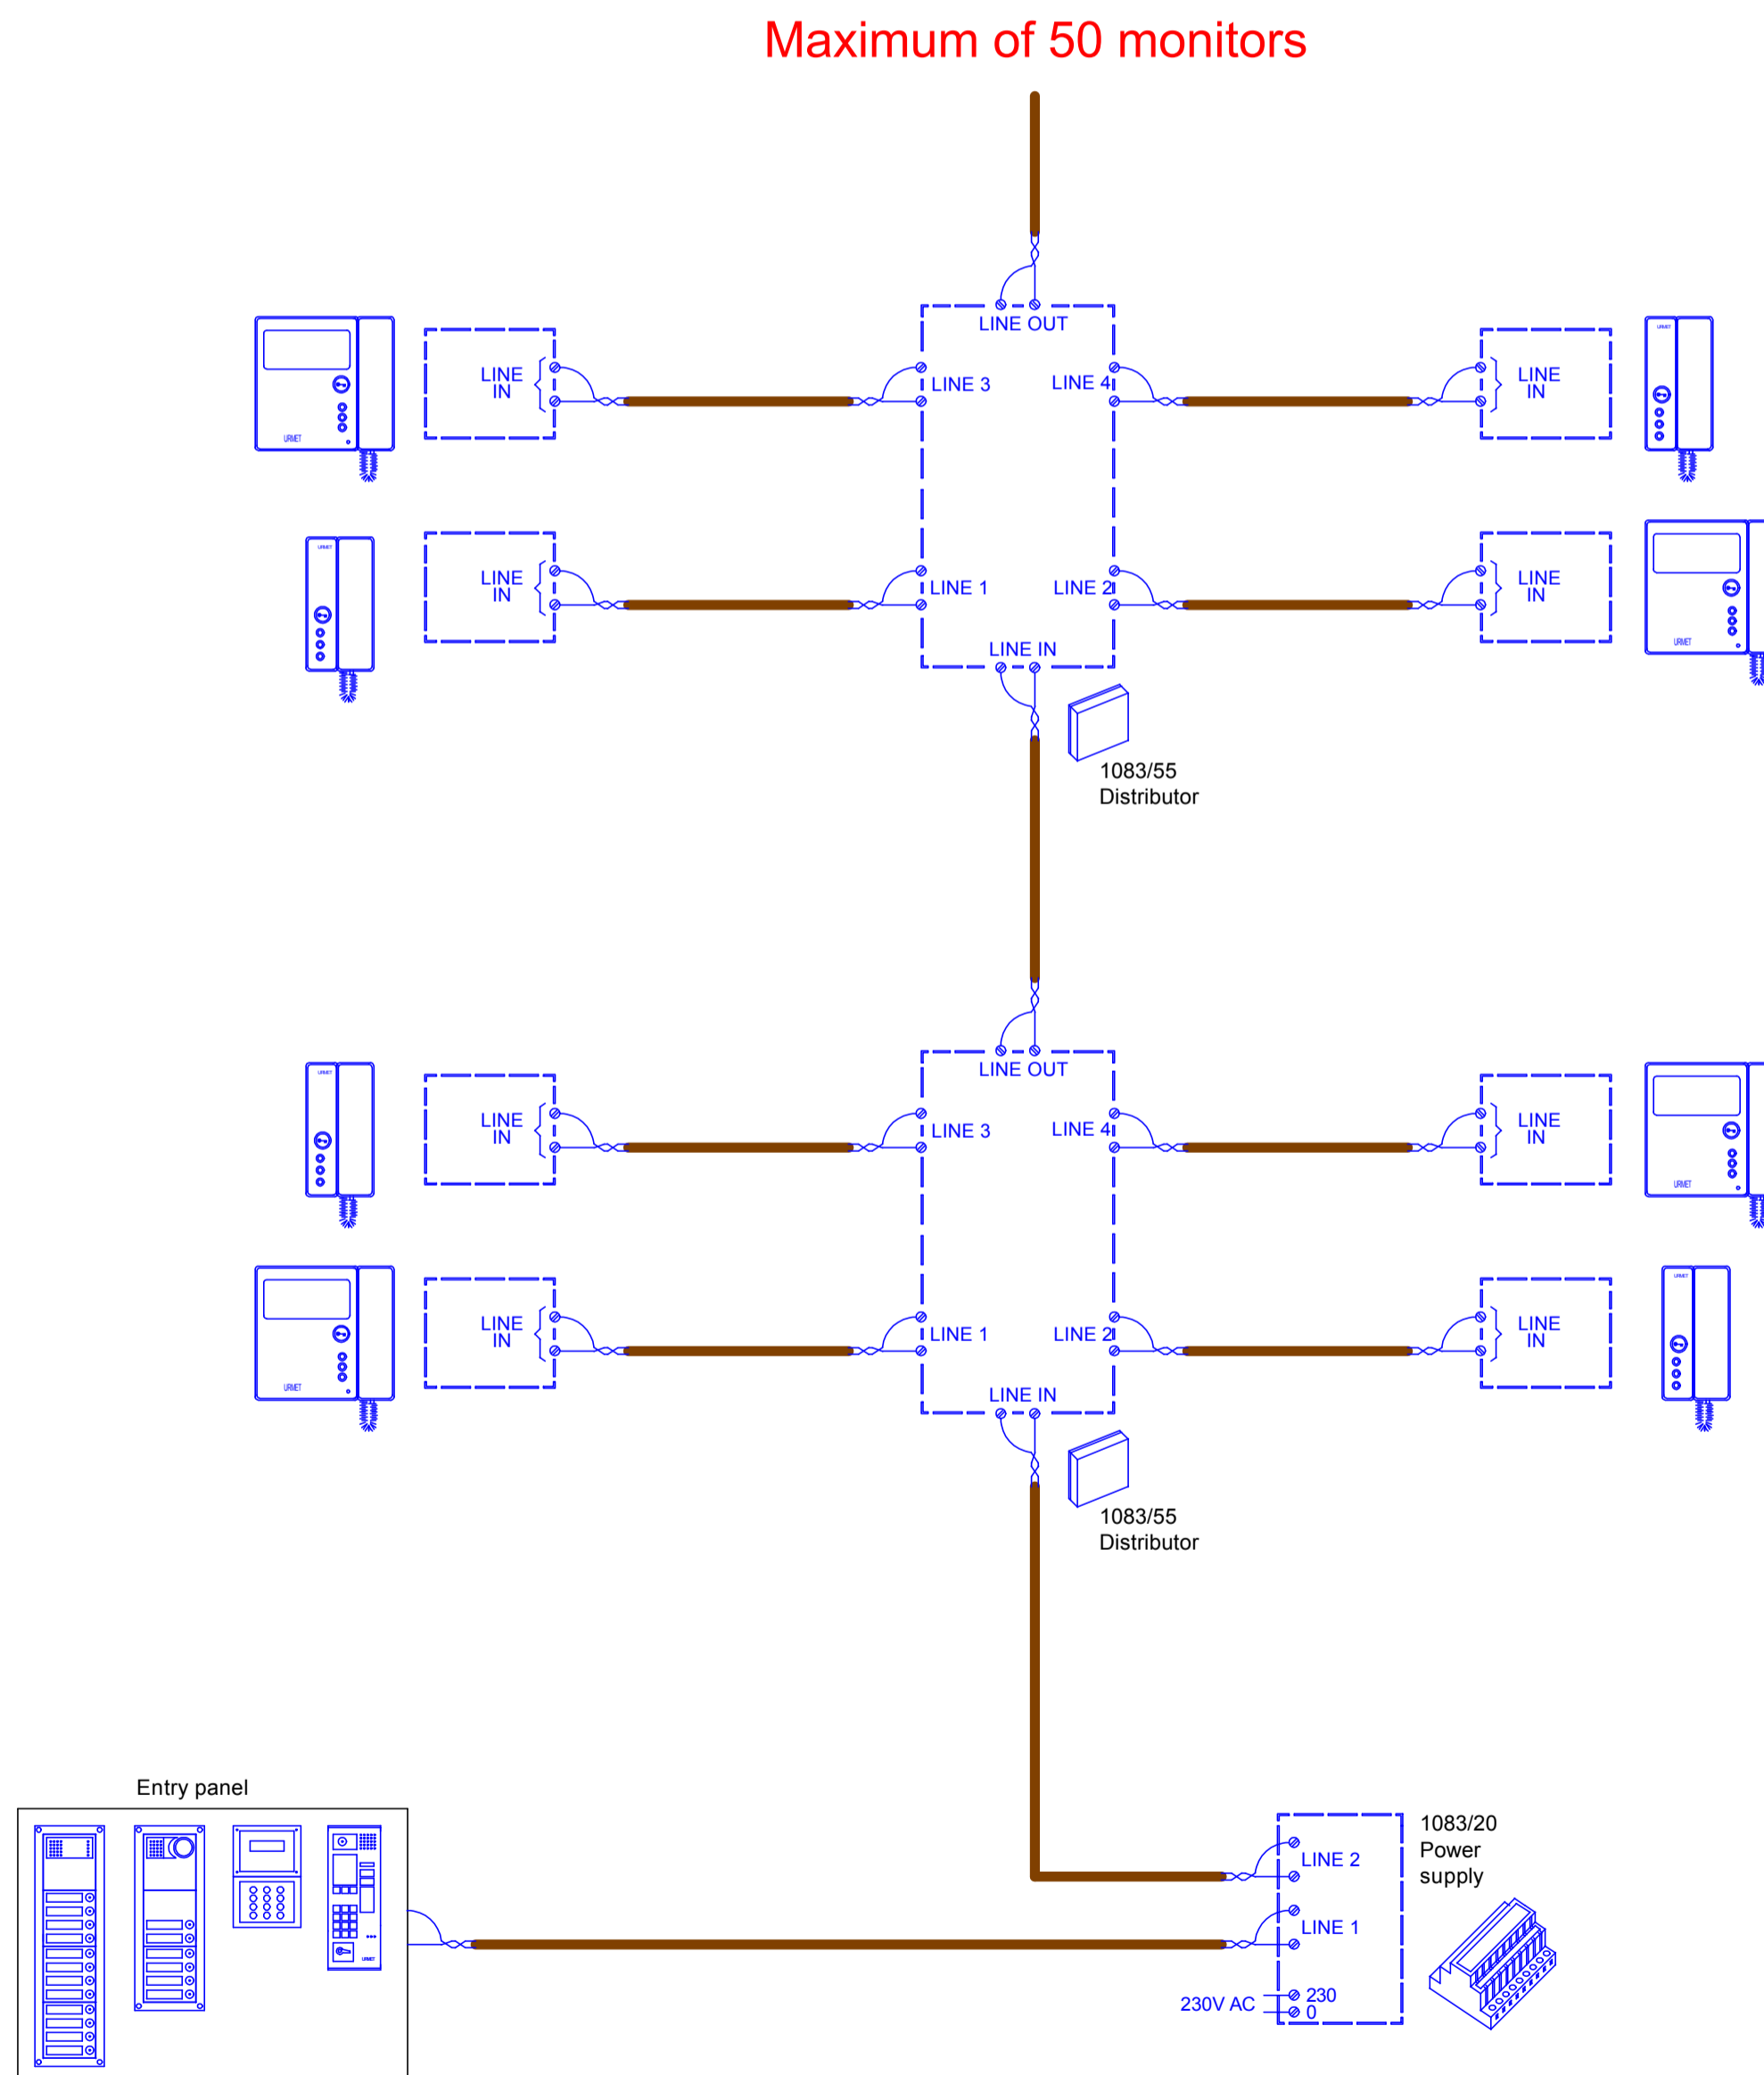

1 panel system - Maximum 50 monitors or handsets

Maximum 800M of cable in total including the cable from panel to power supply.

Panel to PSU is 100M using Cat5e or 200M using 2Voice cable.

PSU to video monitor is 125M using Cat5e.

PSU to audio handset is 200M using Cat5e.

Theoretically 127 monitors or handsets can be powered from one 1083/20 power supply BUT the maximum total amount of cable in the system is 800M meaning that in practice there would be less than 6M of cable per apartment.

Limiting the number of monitors/handsets to 50 allows for 20M between entry panel and power supply, 30M riser cable and 15M per monitor/handset

To add a switchboard to this system add -
1083/55
1083/20
1083/40 (video systems)
1732/41 (video systems)
1732/91 (video systems)