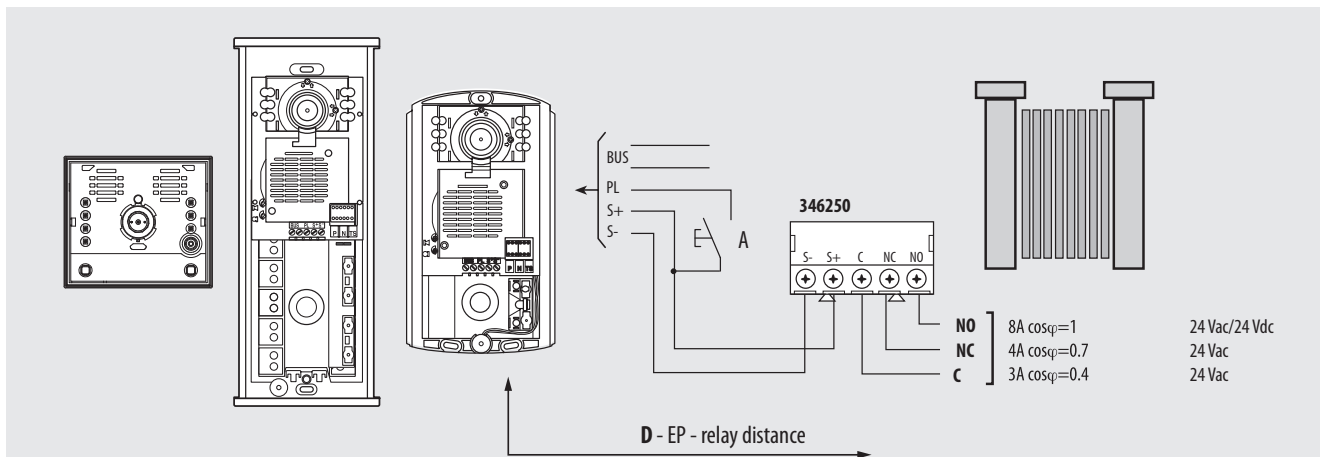

Connection example

Max. distance (D) depending on the cable used

TYPE OF CABLE CABLE SECTION	mm² 0.28	BTicino Item 336904	BTicino Item L4669	mm² 1
D ← →	30 m	50 m	30 m	100 m

A = door lock release pushbutton