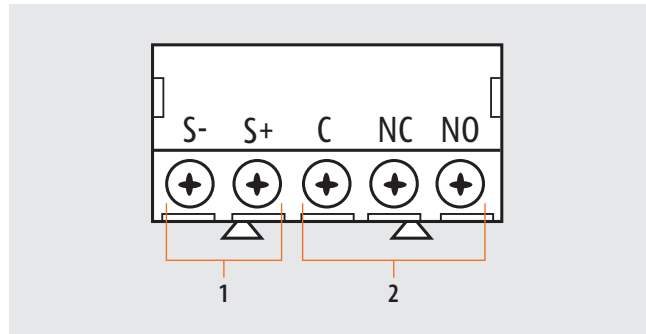

Legend

- 1 - Clamps for connection to the entrance panel
- 2 - Clamps- contacts for connection to the electrical door lock