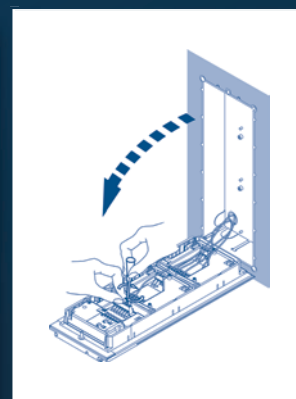

Tip the frame and connect the wires.