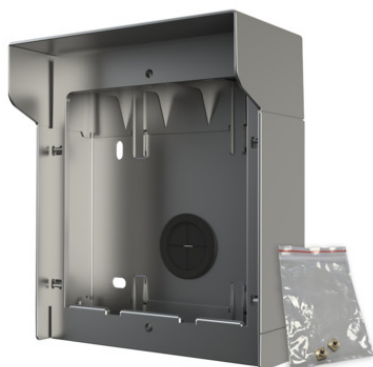

S871/AL surface box with integrated rain shield

Reference: S871/AL

Product code: 12570871

EAN code: 8429898032849

Main characteristics

- Surface box & rain cover for 1(H) x 1(W) module SUPRA door panel
- 2mm. thick anodized and painted aluminium
- 1 unit of S6001/AL assembling frame needed
- Does not use embedding box
- **Two nuts are supplied for assembly in the Surface box & rain cover**