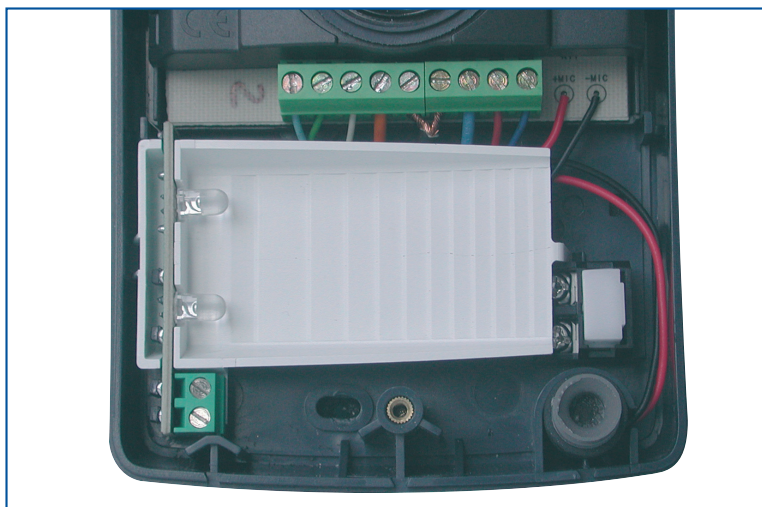

LIGHT REFLECTOR