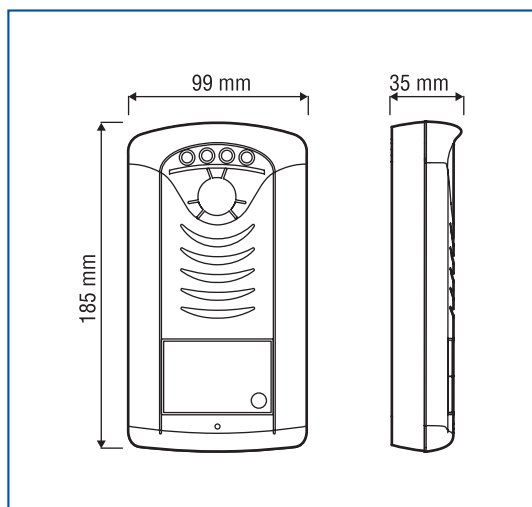

SMYLE: THE SURFACE MOUNTING PUSH BUTTON PANEL

DIMENSIONS