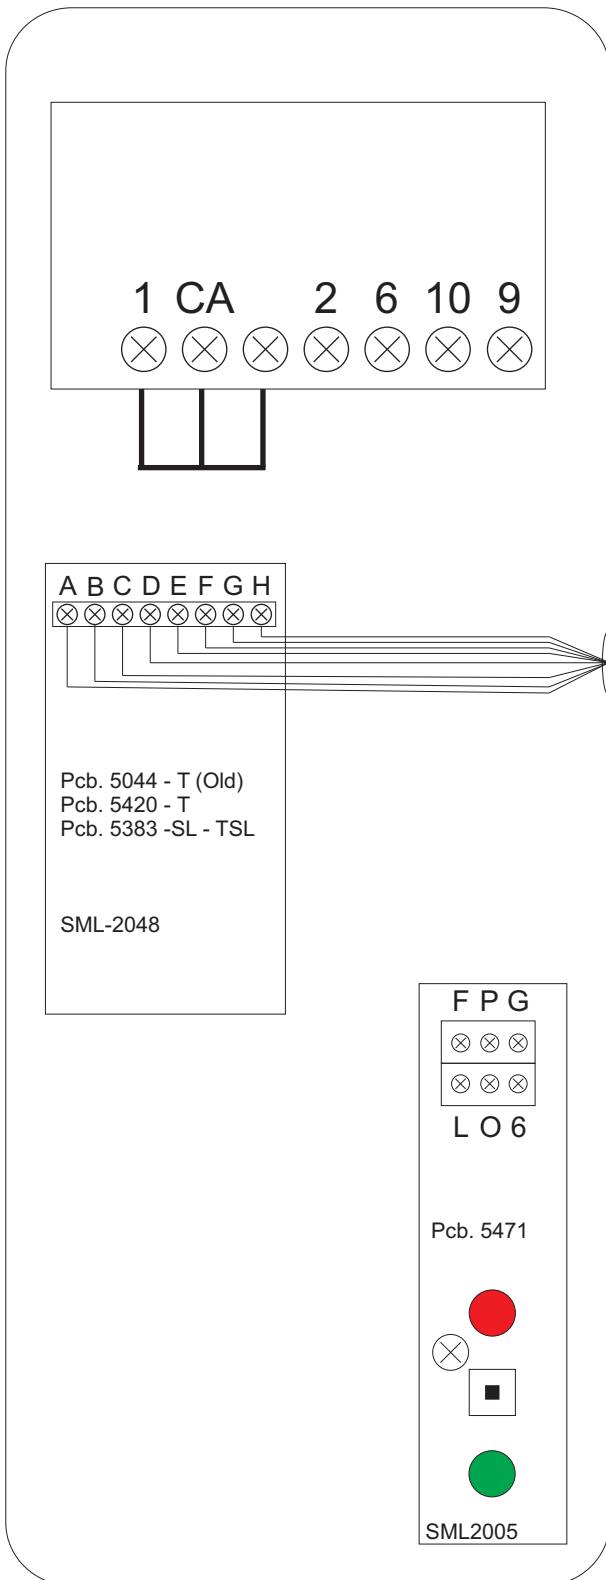

# SML1131/T

Cable is a 12 wire (6 pair) 0.5dia Multi-pair cable to BT CW1308 specification.

With respect to the colour code, the first colour is the base colour. The second colour is the band colour.

The cables should be marked at the Power Supply end with the flat number they serve.

- A- 9 Lock Release
- B - 7 Call
- C - 0V6 (Pcb)
- D - 1 Speaker
- E - 2 Microphone
- F - Door Lamp
- G - 12VDC
- H - 0V Telephone

A	B	C	D	E	F	G	H
GREEN AND WHITE PAIR	BLUE AND RED PAIR	WHITE OF SLATE	BLUE OF WHITE	ORANGE OF WHITE	SLATE OF WHITE	BROWN AND WHITE PAIR	WHITE OF BLUE AND WHITE OF ORANGE