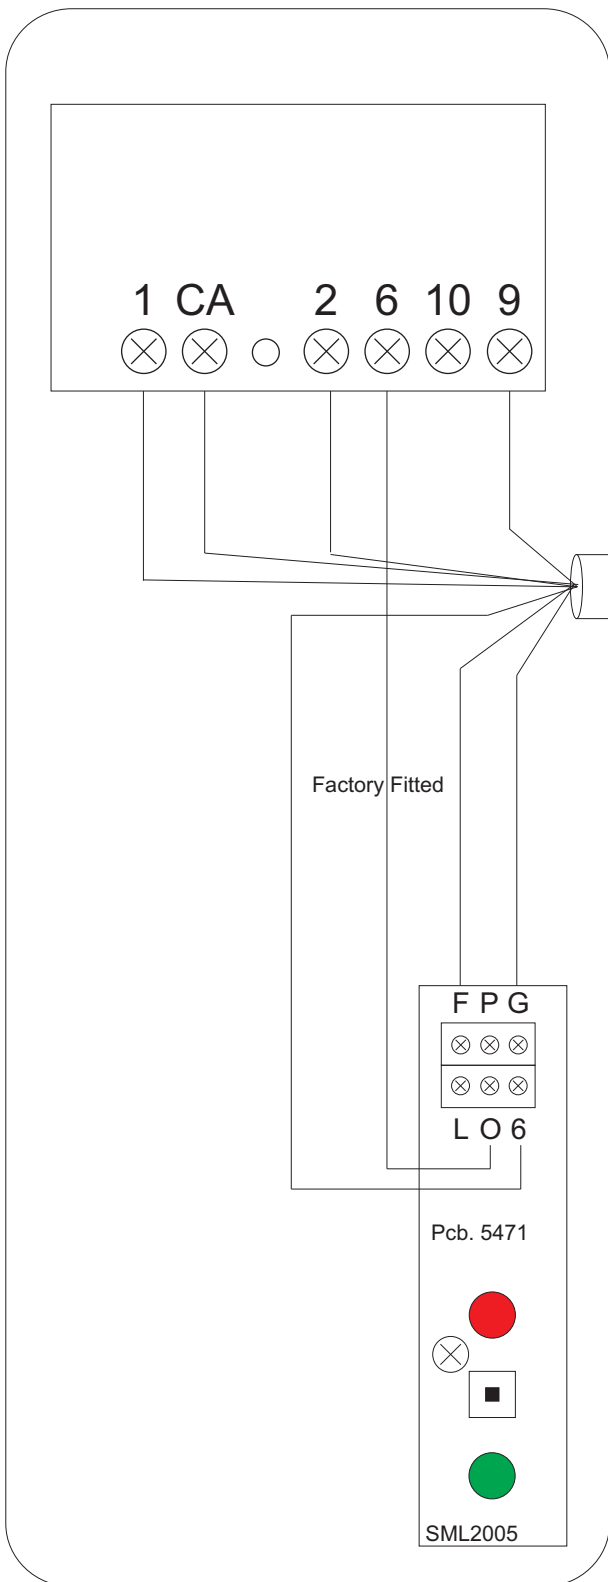

SML1131/NID

Cable is a 8 wire (4 pair) 0.5dia Multi-pair cable to BT CW1308 specification.

With respect to the colour code, the first colour is the base colour. The second colour is the band colour.

The cables should be marked at the Power Supply end with the flat number they serve.

- F- Door Lamp
- P - Not Used
- G - Lamp 0V
- L - Privacy Lamp
- 0 - Pre-Wired
- 6 - 0V Pre-Wired
- 1 - Speaker
- CA - Call
- 2 - Microphone
- 6 - Common
- 9 - Lock Release

9	7	6	1	2	F	G
GREEN AND WHITE PAIR	BLUE AND RED PAIR	WHITE OF BLUE AND WHITE OF ORANGE	BLUE OF WHITE	ORANGE OF WHITE	SLATE OF WHITE	BROWN AND WHITE PAIR