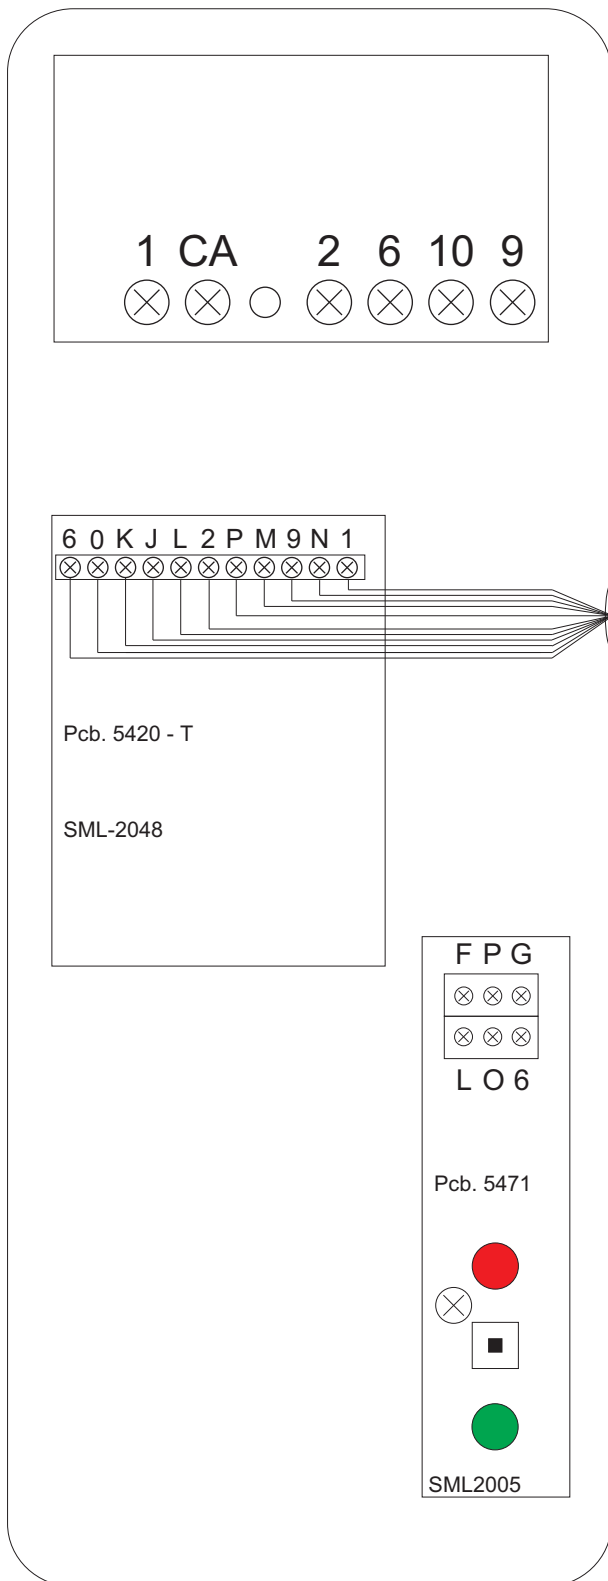

# SML1131/DCP

Cable is a 12 wire (6 pair) 0.5dia Multi-pair cable to BT CW1308 specification.

With respect to the colour code, the first colour is the base colour. The second colour is the band colour.

The cables should be marked at the Power Supply end with the flat number they serve.

- 6- Speech 0V
- 0 - Privacy 1
- K - Privacy Lamp 0V
- J - Call
- L - Busy Concierge
- 2 - Microphone
- P - Porter Call
- M - Door Monitor
- 9 - Lock Release
- N - Privacy 2
- 1- Speaker

Select Manufacturing Limited