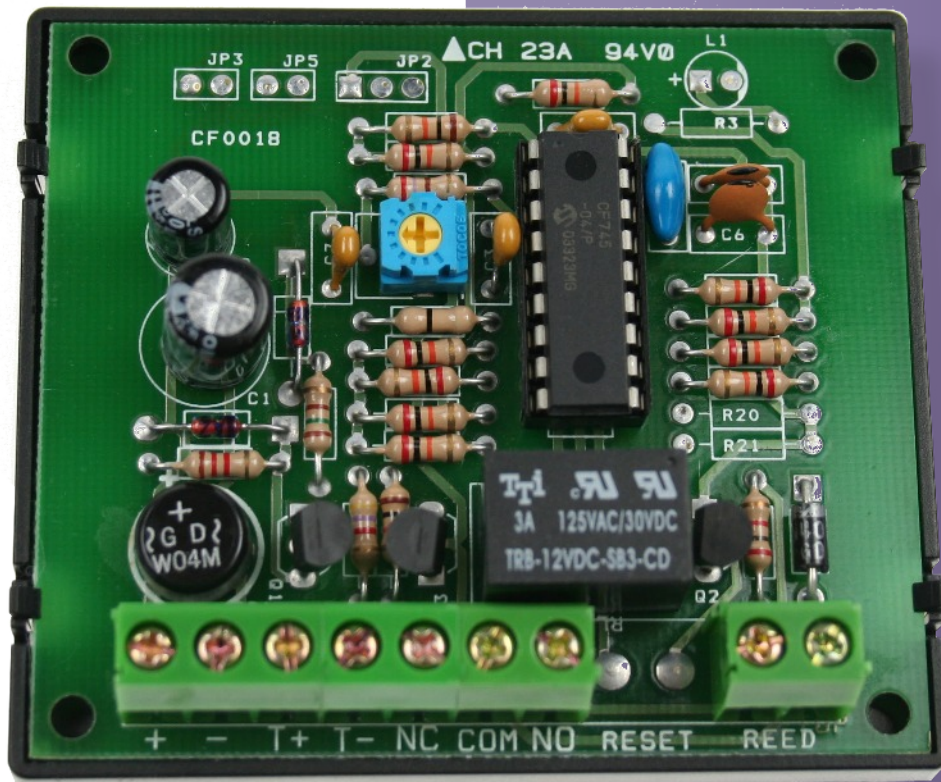

Timer Modules

RT

- Power input: 12Vdc
- Adjustable timer
- + or - trigger

DIMENSIONS	HEIGHT	WIDTH	DEPTH
	63	73	20

VARIATIONS	
RT-110	1 second to 10 minutes
RT-115	1 to 15 seconds

All dimensions in mm