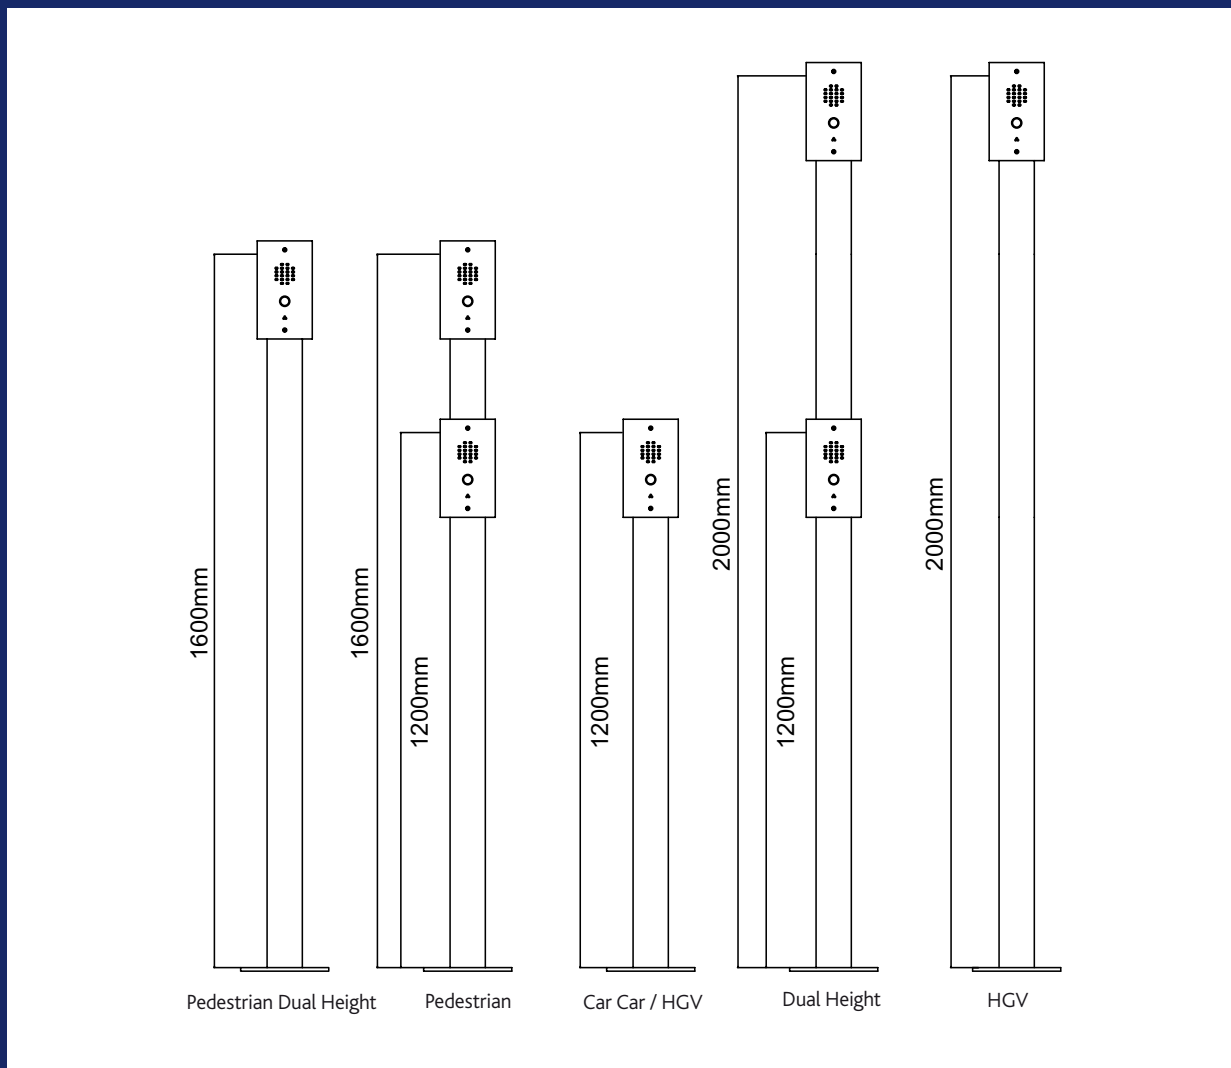

# STAINLESS STEEL POSTS

APPLICATION:	HEIGHT:
Pedestrian	1.6 metres
Pedestrian (Dual)	1.2 metres and 1.6 metres
Car	1.2 metres
Car / HGV (Dual)	1.2 metres and 2 metres
HGV	2 metres

Videx are able to offer a range of five standard sized Stainless Steel Posts with universal fixings which will accommodate the full range of Videx audio, video and access control products.

**Tel: 0870 300 1240**

Web: [www.videx-security.com](http://www.videx-security.com)

All Posts are manufactured from 80mm x 80mm brushed Stainless steel and incorporate a substantial 200mm x 200mm x 8mm base plate with 4 x 14mm diameter fixing holes to secure the unit.

There are five posts to choose from, all incorporate universal product mounting fixtures which allow the attachment of the door panels or access control units.

PARTS:	
<b>Standard stainless Steel Posts</b>	
SP930	Pedestrian height post
SP920	Dual height pedestrian post
SP940	Car height post
SP910	Car / HGV post
SP911	HGV post
Other Post sizes available on request	
<b>4000 Series mounting plates</b>	
SMP4881	S/S mounting plate for 4881 box
SMP4882	S/S mounting plate for 4882 box
SMP4883	S/S mounting plate for 4883 box
SMP4884	S/S mounting plate for 4884 box
SMP4886	S/S mounting plate for 4886 box
SMP4889	S/S mounting plate for 4889 box

PARTS:	
<b>Standard stainless steel back boxes</b>	
SBB810	S/S box for 125mm x 220mm panels
SBB815	S/S box for 180mm x 180mm panels
SBB820	S/S box for 180mm x 256mm panels
SBB825	S/S box for 200mm x 350mm panels
SBB830	S/S box for 200mm x 420mm panels
SBB831	S/S box for 200mm x 520mm panels
SBB835	S/S box for audio VR digital panels
SBB840	S/S box for audio/prox VR digital panel
SBB840	S/S box for video VR digital panel
SBB845	S/S box for vide/prox VR digital panel