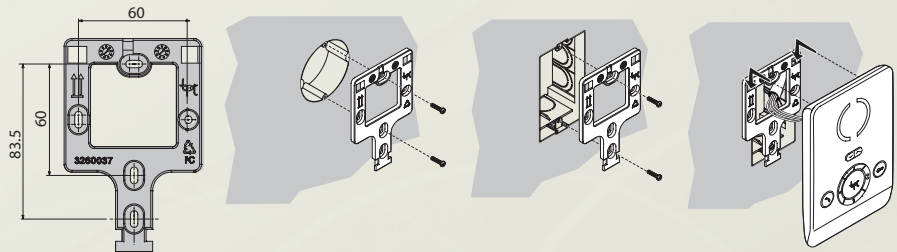

TECHNICAL SPECIFICATIONS

FUNCTIONS AND DIMENSIONS

- Hands-free audio
- Door lock release
- Enable/Disable audio in conversation
- Two controls to enable auxiliary functions
- Two intercommunicating calls
- Ring volume control over 3 levels (low, medium, silent)
- Ring disabling with luminous signal
- Programmable melodies for entry panel and input calls
- Differentiated melodies for intercommunicating device or porter calls
- Programming of number of rings for entry panel calls

DIMENSIONS

(LxHxD) 110x170x31 mm

INSTALLATION

The compact size of the product and the adaptability of the mounting bracket supplied to the most popular recessed boxes (with 3 vertical modules or round) make for easy and rapid installation of the Perlo entry control system.