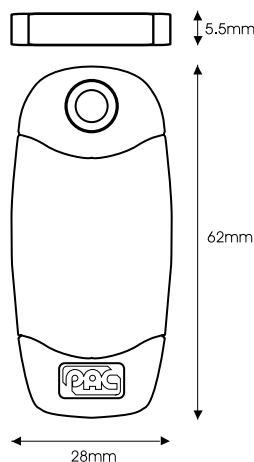

The PAC token can be carried on a keyring and can easily fit into a pocket. Each token carries a lifetime warranty against failure.

Specification

Maximum PAC Token Reading Ranges:

PAC standard plus reader	5cm
PAC slimline reader	2.5cm
PAC vandal resistant reader	1cm
PAC panel mount reader	1cm
PAC flush mount PIN reader	1.5cm
PAC surface mount PIN reader	1.5cm

PAC Token Accessories

	Part No.
Heavy duty badge/token reel	40068
30" silver chain	40029

Dimensions:

H: 62mm W: 28mm D: 5.5mm

Weight:

5.89g

IP Rating:
IP67

Operating Temperature:
-30° to 50°C

Packaging:

Pre-packed and supplied in packs of ten.

Part Number:

- 21020 - PAC token (with black PAC clip)
- 20204 - PAC token (without clip)
- 40101 - PAC logo coloured clip - red (bag of 10)
- 40102 - PAC logo coloured clip - green (bag of 10)
- 40103 - PAC logo coloured clip - blue (bag of 10)
- 40104 - PAC logo coloured clip - yellow (bag of 10)
- 40105 - PAC logo coloured clip - white (bag of 10)
- 40106 - PAC logo coloured clip - black (bag of 10)
- 40108 - PAC logo coloured clip - orange (bag of 10)
- 40109 - PAC logo coloured clip - turquoise (bag of 10)