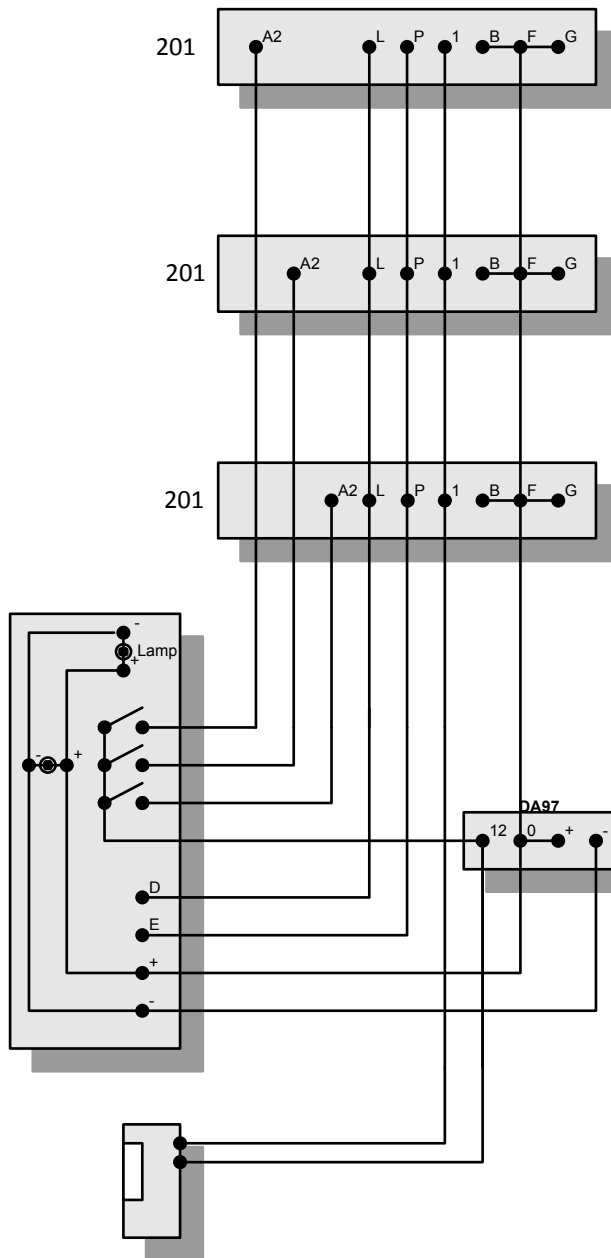

ETXAMP10
Speaker
Microphone

Title :	Plan 1 ETX10	
Date :	Dec 2013	Drawn by : TH
Application :	Plan 1 – Multi Button D/U	