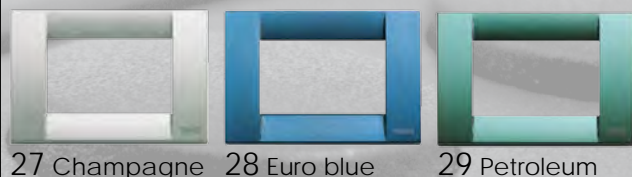

BPT Security Systems

(UK) LTD

NOVA surround options

Issue 1

Try a new look...

Available for the first time in the UK, an extensive range of surrounds to compliment the

Classica Squared edges

Neutral An attractive selection of popular colours

Metallic A shimmering finish

Iridescent A subtle sheen

Metal plate Precious and polished metal effects

Natural effect Stone and wood styles

Natural wood Real wood surrounds to match any timber

bptm

White Nova

Silver Nova

Black Nova

To order a Classica video surround use the prefix 16736.** followed by the colour code. e.g For white the full code is 16736.01

To order a Classica audio surround use the prefix 16733.** followed by the colour code. e.g For white the full code is 16733.01

award winning Bpt Nova range.

Rondo Rounded edges

Neutral

- 12 Cobalt blue
- 11 Black
- 10 Ivory
- 08 Sage green
- 07 Forest green
- 05 Amaranth
- 01 White

Metallic

- 26 Powder blue
- 25 Bordeaux
- 24 Titanium
- 23 Anthracite
- 22 Bronze
- 21 Silver