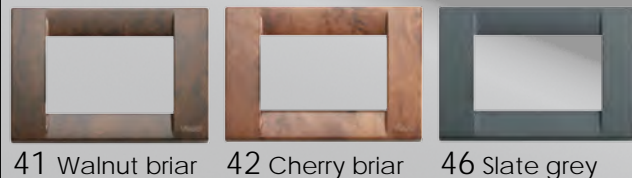

BPT Security Systems

(UK) LTD

NOVA surround options

Issue 1

Try a new look...

Available for the first time in the UK, an extensive range of surrounds to compliment the

Classica Squared edges

Neutral An attractive selection of popular colours

Metallic A shimmering finish

Iridescent A subtle sheen

Metal plate Precious and polished metal effects

Natural effect Stone and wood styles

Natural wood Real wood surrounds to match any timber

bptm

White Nova

Silver Nova

Black Nova

To order a Classica video surround use the prefix 16736.** followed by the colour code. e.g For white the full code is 16736.01

To order a Classica audio surround use the prefix 16733.** followed by the colour code. e.g For white the full code is 16733.01

award winning Bpt Nova range.

Rondo Rounded edges

Neutral

- 12 Cobalt blue
- 11 Black
- 10 Ivory
- 08 Sage green
- 07 Forest green
- 05 Amaranth
- 01 White

Metallic

- 26 Powder blue
- 25 Bordeaux
- 24 Titanium
- 23 Anthracite
- 22 Bronze
- 21 Silver