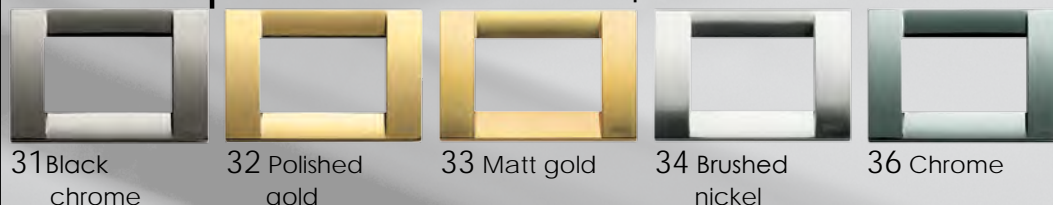

BPT Security Systems

(UK) LTD

NOVA surround options

Issue 1

Try a new look...

Available for the first time in the UK, an extensive range of surrounds to compliment the

Classica Squared edges

Neutral An attractive selection of popular colours

Metallic A shimmering finish

Iridescent A subtle sheen

Metal plate Precious and polished metal effects

Natural effect Stone and wood styles

Natural wood Real wood surrounds to match any timber

bptm

White Nova

Silver Nova

Black Nova

To order a Classica video surround use the prefix 16736.** followed by the colour code. e.g For white the full code is 16736.01

To order a Classica audio surround use the prefix 16733.** followed by the colour code. e.g For white the full code is 16733.01

award winning Bpt Nova range.

Rondo Rounded edges

Neutral

- 12 Cobalt blue
- 11 Black
- 10 Ivory
- 08 Sage green
- 07 Forest green
- 05 Amaranth
- 01 White

Metallic

- 26 Powder blue
- 25 Bordeaux
- 24 Titanium
- 23 Anthracite
- 22 Bronze
- 21 Silver