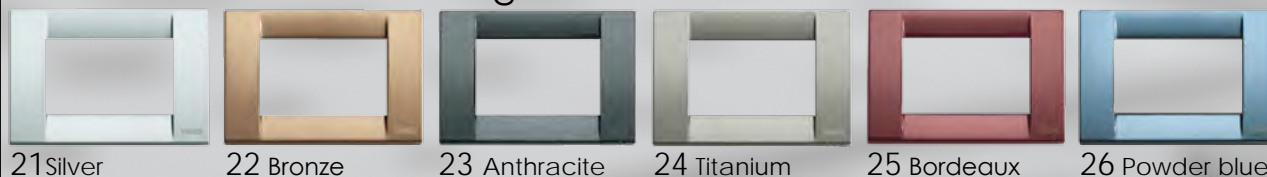

BPT Security Systems

(UK) LTD

NOVA surround options

Issue 1

Try a new look...

Available for the first time in the UK, an extensive range of surrounds to compliment the

Classica Squared edges

Neutral An attractive selection of popular colours

Metallic A shimmering finish

Iridescent A subtle sheen

Metal plate Precious and polished metal effects

Natural effect Stone and wood styles

Natural wood Real wood surrounds to match any timber

bptm

White Nova

Silver Nova

Black Nova

To order a Classica video surround use the prefix 16736.** followed by the colour code. e.g For white the full code is 16736.01

To order a Classica audio surround use the prefix 16733.** followed by the colour code. e.g For white the full code is 16733.01

award winning Bpt Nova range.

Rondo Rounded edges

Neutral

- 12 Cobalt blue
- 11 Black
- 10 Ivory
- 08 Sage green
- 07 Forest green
- 05 Amaranth
- 01 White

Metallic

- 26 Powder blue
- 25 Bordeaux
- 24 Titanium
- 23 Anthracite
- 22 Bronze
- 21 Silver