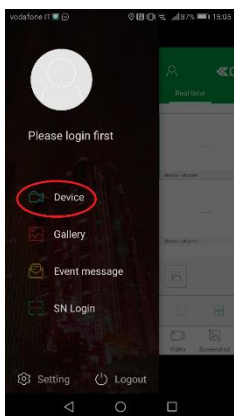

WEB (Internet Explorer)

192.168.1.150

Lingua
Language
Langue
Idioma

admin

admin

App Comelit View Smart

IP/DDNS
6000
admin
admin

www.comelitgroup.com