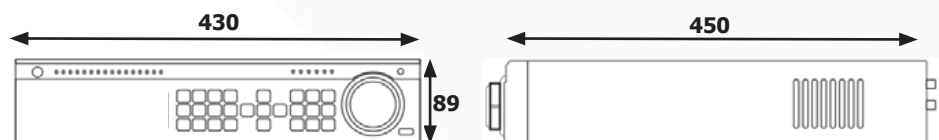

Model Number	LTDVRSE32
Compression Format	H.264
Video Input	BNC x 32
Video Output	BNC Main x1, BNC Spot x1, VGA x1, HDMI x1 (1080p), BNC Loopout 2x16 Octo Lead
Audio Input	RCA 1x16 Octo Lead
Audio Output	RCA x1
2 Way Audio	RCA x1
Resolution	960H / D1 / Half D1 / CIF 960x576 / 704x576 / 720x288 / 352x288 (PAL)
Frame Rate	800fps (PAL)
Encode	VBR/CBR
Record Quality	6 Level
Record Mode	Manual, Timer, Motion, Sensor
File Manager	Lock, Unlock, Reserving Time, Redundancy
Playback	16CH
Search	Time/Calendar Search, Event (Motion, External Alarm)
Smart Search	Apply Different Colours to Display Whether a Channel in a Period of Time is Recording or Not
Function	Play, Pause, FF, FB, Shuttle Control, Jog; Digital Zoom
Alarm Mode	Sensor, Motion, Video Loss
Alarm Input	16CH
Alarm Output	4CH
Triggering	Record, PTZ Move, Alarm Out, E-mail, etc
Network Interface	RJ45 Giga Ethernet 100/1000
Protocol	TCP/IP, UDP, DHCP, DNS, PPPOE, DDNS
Others	18 Users Online, Dual Stream
OS	iPhone, Blackberry, Andriod, Windows Phone
Function	Multi-Screen Surveillance (For Certain Model), Snapshot, PTZ Control, Save the Device List Record
HDD	SATA x8, eSATA x1
RS485	TXT - NXT
USB	USB x2
Remote Controller	Yes
Power Supply	AC110V/220V
Operating Conditions	Temperature: 0~50°C Humidity: 10%~90%
Dimensions (W x L x H)	430 x 450 x 89 mm

Features and specifications are subject to change for further improvement without any notice

Dimensions (mm)

www.geniecctv.com
sales@geniecctv.com
T: +44 (0) 1707 330 541
F: +44 (0) 1707 330 543

Genie CCTV Ltd.
CCTV House, City Park,
Watchmead,
Welwyn Garden City,
Hertfordshire,
AL7 1LT,
United Kingdom