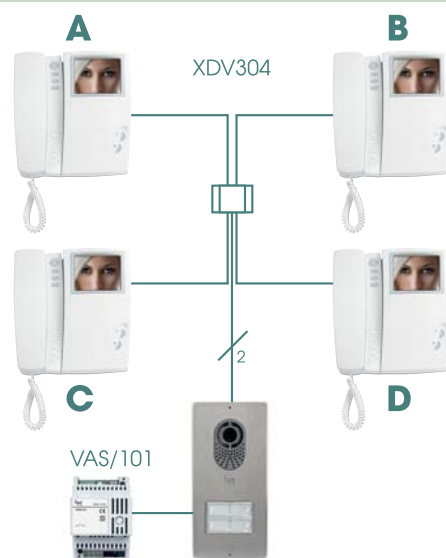

DIMENSIONS:
99 x 207 x 30mm

NEW VIDEO RECEIVERS - LYNEA BASIC

(available in Colour and B/W)

The Lynea Basic receivers feature intercommunicating functions, powersave video switching between master and slave monitors as standard.

EXAMPLES OF INSTALLATIONS POSSIBLE WITH LITHOS

(*for some configurations extra equipment may be required)

ONE CALL TO ONE HANDSET

ONE CALL TO (UP TO) EIGHT LYNEA BASIC HANDSETS - INTERCOMMUNICATING

TWO CALLS TO FOUR HANDSETS IN TWO GROUPS