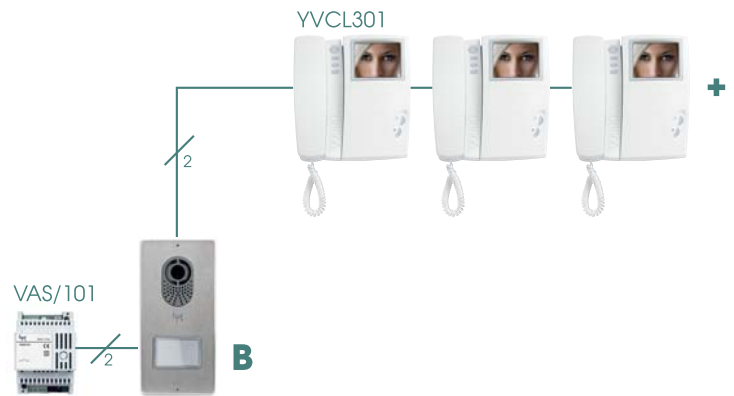

The gate station features the latest generation colour camera and can be used with all of BPT's handsets, black and white, colour and audio, Lynea, Ophera and Mitho. Mix them up as you please.

Lithos is expandable up to four calls and includes intercommunicating functions as a standard without the need for supplementary power supply (* See installation manual for further details)

DIMENSIONS:
99 x 207 x 30mm

NEW VIDEO RECEIVERS - LYNEA BASIC

(available in Colour and B/W)

The Lynea Basic receivers feature intercommunicating functions, powersave video switching between master and slave monitors as standard.

The audio and video feed is automatically directed to the receiver from which the user answers the call, whether this is the master or slave unit, without the need for additional power supply or supplementary wiring.

EXAMPLES OF INSTALLATIONS POSSIBLE WITH LITHOS

(*for some configurations extra equipment may be required)

ONE CALL TO ONE HANDSET

ONE CALL TO (UP TO) EIGHT LYNEA BASIC HANDSETS - INTERCOMMUNICATING

TWO CALLS TO FOUR HANDSETS IN TWO GROUPS