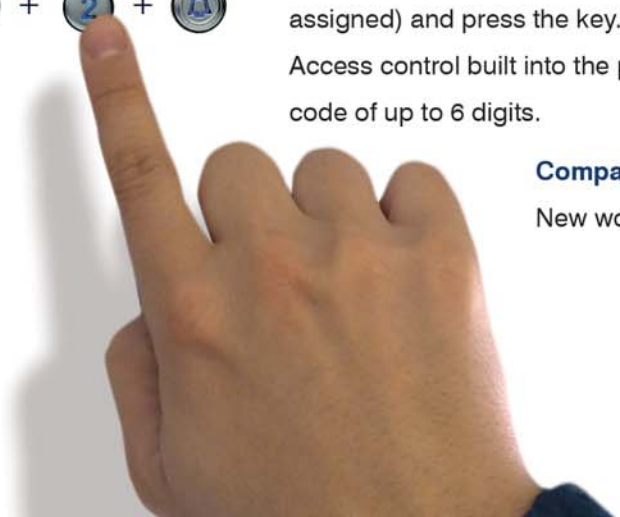

Panel measurements (S5): 130(W)x246(H)mm
Flush-box (S5): 115(W)x233(H)x45(D)mm

Kit Vox 199 (ref.4980)

Audio only version.

Loft Telephone

Not included in the kit

User friendly and intuitive

Numeric keypad for simple use: Simply press the home number (or code assigned) and press the key. 

Access control built into the panel lets you open the door by keying in a preset code of up to 6 digits.

Compatible wiring

New works or replacement: UTP CAT5, 5 wires or 3 wires+coaxial.

www.fermax.com