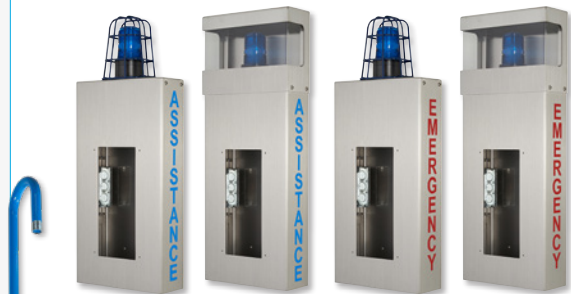

Emergency Wall Boxes & Towers

(TWS-Z4, TWS-Z2, and TWS-Z1 will be available Nov 2019)

WB-CA/WB-HA

ADA Compliant Wall Box

- Cage (WB-CA) or hood (WB-HA) with beacon/strobe light
- ASSISTANCE lettering
- UL Listed electrical box
- Stainless steel enclosure with slim, 4" depth
- Wall mount

WB-CE/WB-HE

ADA Compliant Wall Box

- Cage (WB-CE) or hood (WB-HE) with beacon/strobe light
- EMERGENCY lettering
- UL Listed electrical box
- Stainless steel enclosure with slim, 4" depth
- Wall mount

NEW

TWS-Z4

Zone 4 Solar Tower Set

- Includes WB-HE wall box with Sun Surveillance's solar panel and mounting components
- Wireless solar solution powers wall box beacon/strobe and emergency call station
- Equipped with one solar panel for sun-rated zones 4.0+

Modular Towers

Mid-Level Single-Station, High-Level Dual-Station, and High-Level Single-Station Towers

- UL Listed electrical box
- CCTV camera arm module with universal pipe threading
- Includes accessory mounting hardware
- Large, easy-access panel on each module
- Modular design provides lower freight costs and easier assembly than non-modular towers
- Variety of configurations, including size, lettering, and colors
- Zinc-treated steel with powder coating

PS-POE

PoE Splitter

- Powers strobe light, eliminating the need of a separate power supply
- Avoid added wire – only one cable is needed from the PoE+ switch when wired with an IX Series 2 emergency station
- Mounts directly to the back of an IX Series 2 emergency call station or 1-gang box
- Can withstand temperatures ranging from -40 to 167° F

TWS-Z2 (not shown)

Zone 2 Solar Tower Set

- Same as TWS-Z4, but equipped with two solar panels for sun-rated zones 2.0-3.9

TWS-Z1 (not shown)

Zone 1 Solar Tower Set

- Same as TWS-Z4, but equipped with three solar panels for sun-rated zones 1.0-1.9

Adaptors

IXW-MA

IP Relay Adaptor

- Compatibility with IX Support Tool makes programming efficient – no need to program adaptors separately
- PoE
- 10 outputs
- Supports up to 8 mobile apps

IPW-1VC

2-Wire Network Adaptor

- (includes power supply)
- Upgrade 2-wire analog systems to an IP video intercom
- Use existing wire – up to 1,000' (18-22AWG shielded, unshielded)
- PoE
- Compact design is small enough to fit behind most door or sub stations

IX-PA

Network Paging Adaptor

- 8Ω, 5W speaker output
- 600Ω amplifier output
- Audio input
- PoE

IX-10AS

2-Wire Audio Door/Sub Station Network Adaptor (includes 10 IX-1AS adaptors – each requires a network connection)

- Supports up to 10 LE Series, NE Series, or 8Ω Door/Sub Stations
- PoE (x10)

IX-1AS

2-Wire Audio Door/Sub Station Network Adaptor

- Supports 1 LE Series, NE Series, or 8Ω Door/Sub Station
- PoE

Easily Upgrade LE or NE Series Stations with Audio Door/Sub Station Network Adaptors

Accessories

KAW-D

30° Angle Box for IX-BA or IX-DA

KMB-45

45° Mullion Mounting Bracket for IX-BA or IX-DA

IX-SDH

Surface Mount Security Housing for IX-BA or IX-DA

IX-SDH-P

Surface Mount Security Housing with HID® multiCLASS SE® Proximity Card Reader for IX-BA or IX-DA

IX-MB