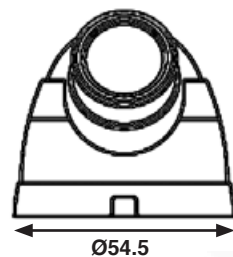

IPMC2

2MP Micro Cannon IP Camera

IPMC2 & Encoder Box

Key Features

- Dual Codec (H.264 & MJPEG)
- Progressive Scan (2M CMOS)
- Multi-Profiles (3 Different Streams Per Resolution, Frame, Rate, Codec)
- Compact Design & Easy Installation
- Detachable Encoder Box - Up to 5m

Dimensions (mm)

FRONT

SIDE

TOP

SIDE

FRONT

BACK

Technical Specification