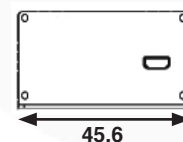

Dimensions (mm)

FRONT

SIDE

TOP

SIDE

FRONT

BACK

Technical Specification

Model Number	IPMC2
Image Sensor	Progressive Scan 1/2.7" CMOS 2MP
Resolution	1920 x 1080 Pixels (Full HD)
Minimum Illumination	Colour : 0.12 Lux (F1.4)
S/N Ratio	39dB or more
White Balance	AWB
DSS	Supported
WDR	Supported
Lens	3.7mm, F2.5
Day & Night	Not Supported (TDN & IR LED)
Compression Method	Simultaneous Dual Codec (H.264 / MJPEG)
Resolution	1920 x 1080@30fps
Multi-Profile Streaming	3 Simultaneous Video Profiles Select the Codec Type, Resolution and Frame Rates for Each Profile.
Intelligent Bit-Rate Control	Hybrid Bit Rate Control (VBR + CBR)
Image Setting	Text Overlay, Privacy Mask, De-Interlace Filter
Motion Detection	3 Regions
Network Protocol	IPv4/v6, TCP, UDP, IGMP, ICMP, ICMPv6, ARP, RARP, PPPoE, RTCP RTP, RTSP, SDP, HTTP, HTTPS, SMTP, FTP, DHCP, UPnP NTP, DNS, DynDNS
Dynamic IP	Supported
Security	User ID & Password Protection, IP Address Filtering Digest Authentication, User Access Log RTSP Streaming with Proprietary Format for Control Informations Standard RTSP Streaming HTTP Streaming
Streaming Method	Standard RTSP Streaming HTTP Streaming
LAN	10/100BaseT LAN (Auto MDIX)
Power	DC12V Input
Factory Reset	Supported
Standard PoE	IEEE802.3af Supported
Intelligent Video	Motion Detection
Alarm Triggers	Intelligent Video
Alarm Events	Video File Upload (FTP), Still Image (Email)
Alarm Buffer (Audio/Video)	Configurable Pre-Alarm (5~10 Sec) Post-Alarm (10~30 Sec)
NVR-PRO	64CH@D1
Mobile App.	Android, iOS
Casing	PC/ABS
Approvals	FCC, CE, KCC, RoHS
Adapter	DC12V, 1.5A
Power	DC12V, 0.5A
Operating Temperature	0 ~ 45°C (32 ~113°F)
Dimensions (W x H x D)	Camera : Ø54.5 x 48 mm Encoder Box : 45.6 x 25 x 114 mm
Weight	Camera : 125g Encoder Box: 115g