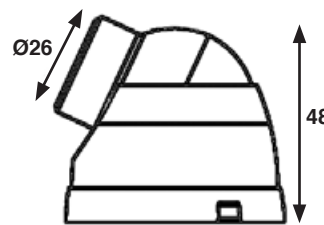

IPMC2

2MP Micro Cannon IP Camera

IPMC2 & Encoder Box

Key Features

- Dual Codec (H.264 & MJPEG)
- Progressive Scan (2M CMOS)
- Multi-Profiles (3 Different Streams Per Resolution, Frame, Rate, Codec)
- Compact Design & Easy Installation
- Detachable Encoder Box - Up to 5m

Dimensions (mm)

FRONT

SIDE

TOP

SIDE

FRONT

BACK

Technical Specification