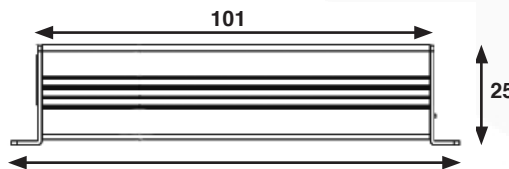

Dimensions (mm)

FRONT

SIDE

TOP

SIDE

FRONT

BACK

Technical Specification

Model Number	IPMC2
Image Sensor	Progressive Scan 1/2.7" CMOS 2MP
Resolution	1920 x 1080 Pixels (Full HD)
Minimum Illumination	Colour : 0.12 Lux (F1.4)
S/N Ratio	39dB or more
White Balance	AWB
DSS	Supported
WDR	Supported
Lens	3.7mm, F2.5
Day & Night	Not Supported (TDN & IR LED)
Compression Method	Simultaneous Dual Codec (H.264 / MJPEG)
Resolution	1920 x 1080@30fps
Multi-Profile Streaming	3 Simultaneous Video Profiles Select the Codec Type, Resolution and Frame Rates for Each Profile.
Intelligent Bit-Rate Control	Hybrid Bit Rate Control (VBR + CBR)
Image Setting	Text Overlay, Privacy Mask, De-Interlace Filter
Motion Detection	3 Regions
Network Protocol	IPv4/v6, TCP, UDP, IGMP, ICMP, ICMPv6, ARP, RARP, PPPoE, RTCP RTP, RTSP, SDP, HTTP, HTTPS, SMTP, FTP, DHCP, UPnP NTP, DNS, DynDNS
Dynamic IP	Supported
Security	User ID & Password Protection, IP Address Filtering Digest Authentication, User Access Log RTSP Streaming with Proprietary Format for Control Informations Standard RTSP Streaming HTTP Streaming
Streaming Method	Standard RTSP Streaming HTTP Streaming
LAN	10/100BaseT LAN (Auto MDIX)
Power	DC12V Input
Factory Reset	Supported
Standard PoE	IEEE802.3af Supported
Intelligent Video	Motion Detection
Alarm Triggers	Intelligent Video
Alarm Events	Video File Upload (FTP), Still Image (Email)
Alarm Buffer (Audio/Video)	Configurable Pre-Alarm (5~10 Sec) Post-Alarm (10~30 Sec)
NVR-PRO	64CH@D1
Mobile App.	Android, iOS
Casing	PC/ABS
Approvals	FCC, CE, KCC, RoHS
Adapter	DC12V, 1.5A
Power	DC12V, 0.5A
Operating Temperature	0 ~ 45°C (32 ~113°F)
Dimensions (W x H x D)	Camera : Ø54.5 x 48 mm Encoder Box : 45.6 x 25 x 114 mm
Weight	Camera : 125g Encoder Box: 115g