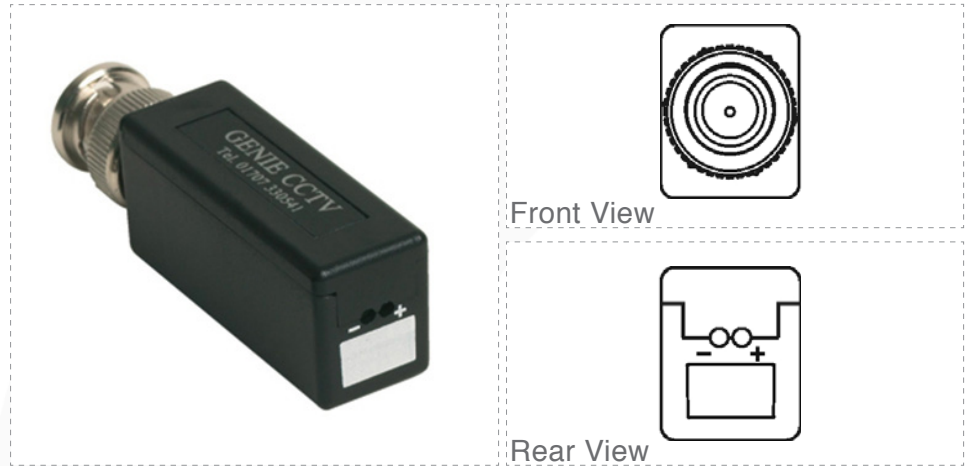

GTP002S

Passive Video Balun

GTP002S

Key Features

- Transmits a Full Motion B&W Video Signal up to 600m
- Colour Video Signal up to 250m
- Distance up to 450m when used with an Active Receiver (Colour)
- No Power Required
- Eliminate Coaxial Cable

Technical Specification

Model Number	GTP002S
Video Input (BNC Connector)	1
Video Input	1V p-p 75Ω
RJ-45 Output	Terminal
Transmission Distance	600m (B&W), 250m (Colour)
Cable for RJ-45	Twisted Pair CAT5E (24AWG)
Dimensions (W x H x D)	61 x 19 x 15.3 mm
Weight	20g