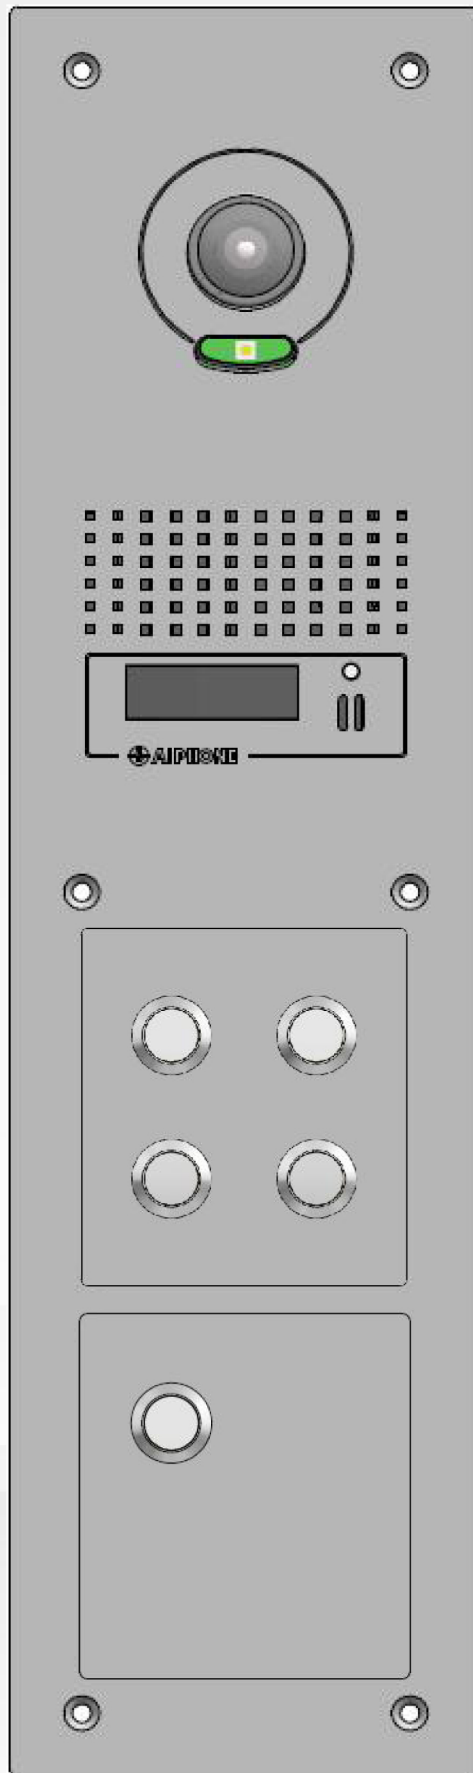

GT-5V/S/SS and GT-5V/F/SS

Uses RS-4 or FB-4

Stainless Steel Back Box Sizes

SURFACE	FLUSH	WIDTH	HEIGHT	CUTOUT FOR FLUSH
RS-2	FB-2	135mm	275mm	115mm x 255mm x 60mm
RS-3	FB-3	135mm	385mm	115mm x 365mm x 60mm
RS-4	FB-4	135mm	515mm	115mm x 495mm x 60mm
RS-3x2	FB-3x2	265mm	385mm	245mm x 365mm x 60mm