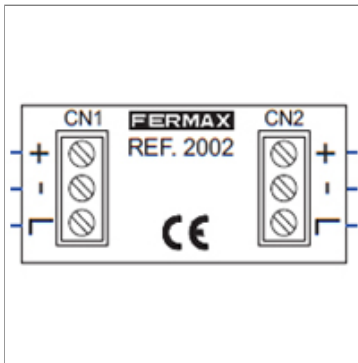

REF. 02002 VDS AUTOMATIC PULL-UP

TECHNICAL SPECIFICATIONS

Size of product when packed: 9x6,4x2,4  
Weight: ,0298 kg  
EAN 13: 8424299020020