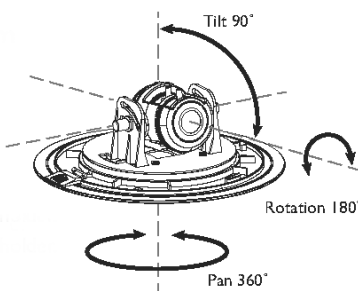

DSFI20PX

Ultra High Resolution True Day/Night WDR Mini Dome Camera

Powered by
PIXIM[®]
SEAWOLF

CCD

PIXIM

KEY FEATURES

- 1/3" PIXIM Seawolf CMOS Sensor
- Ultra High Resolution, 690 HTVL
- Vertical Resolution, 460+ VTVL
- Mechanical IR Cut-Filter
- 3D Motion Adaptive Digital Noise Reduction
- Wide Dynamic Range (WDR)
- 3.3-12mm DC AIVF Lens
- O.S.D. Menu
- Selectable Gain Control
- Selectable White Balance
- Highlight Function
- Privacy Masking (12 Zones)
- Motion Detection
- 3-Axis Gimbal
- Dual Voltage

TECHNICAL DATA SHEET

TECHNICAL SPECIFICATION

Model Number	DSFI 20PX
Image Sensor	1/3" PIXIM Seawolf CMOS Sensor
Horizontal Resolution (Effective)	690 HTVL (Colour), 800 HTVL (Mono)
Vertical Resolution	460+ VTVL
Signal Processing	17-bit Digital Signal Processing
Transfer Format	Progressive with Segmented Frames
Lens	3.3-12mm DC AI Varifocal Lens, (F1.4)
Angle of View	H: 100.8° (Wide) `28.5° (Tele) V: 73.7° (Wide)~21.4° (Tele)
Sensitivity (F1.2)	0.1 Lux (Col), 0.001 Lux (Mono)
Digital Zoom	4x Zoom
Effective Pixels (H x V)	758 x 540
Electronic Shutter Speed	1/50 ~ 1/100,000 Sec
Scanning System	2:1 Interlace
S/N Ratio	>50dB
Synchronisation	INT/LL Selectable
Frequency	Horizontal: 15.625KHz Vertical: 50.00Hz
Video Output	1.0Vp-p~75Ω
Day / Night	AUTO / COLOUR / B&W
O.S.D.	YES, BUILT-IN
Gain Control	OFF / LOW / MIDDLE / HIGH
White Balance	ATW / AWB / INDOOR / OUTDOOR / MANUAL
3D-DNR	OFF / LOW / MIDDLE / HIGH
Sens-Up	OFF (Selectable X2 ~ X32)
WDR	LOW / MIDDLE / HIGH / USER
Privacy Masking	ON / OFF (12 Programmable Zones)
Motion Detection	ON / OFF
Flip	HORIZONTAL / VERTICAL
UTP	NO
Operating Conditions	Temperature: -10°C ~ +50°C, Humidity: 95% RH
Power Supply	DC 12V / AC 24V
Power Consumption	300mA (DC 12V), 150mA (AC 24V)
Dimensions (D x H)	180 x 81 mm
Weight	500g