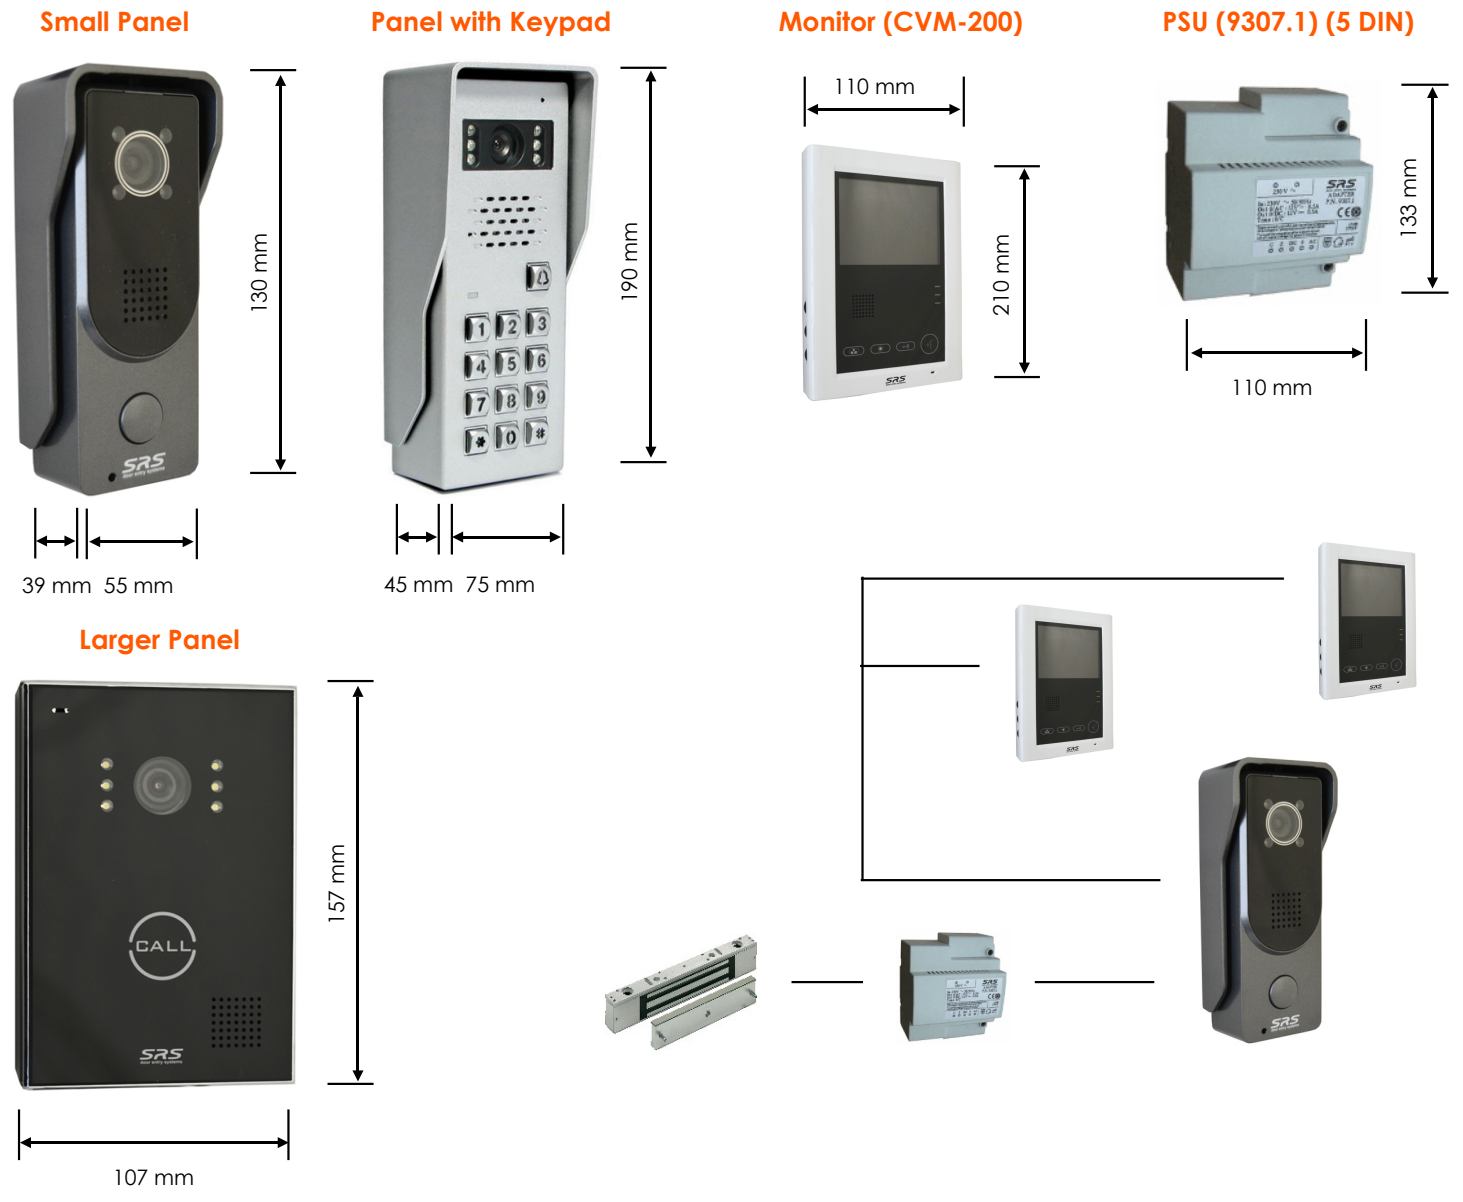

Dimensions - Standard Layout

CVK Series - Video Kits

Available with or without keypads these are stylish, slim video door entry panels that are surface mountable. Two of the panels come with a rain shield which protects them from bad weather conditions as well as shading the high quality camera lens from direct sunlight. The lens benefits from a built-in LED to illuminate the caller in low light conditions.

Included is a high quality 4" SRS hands free monitor featuring touch sensitive controls and comes with it's own PSU.

The keypad versions benefit from an illuminated keypad which means they can be easily used day or night and are fully waterproof. They can also connect to a gate operator, just add the 9334 interface relay.

Technical

Voltage:
Panel: 12 V DC
Monitor: 14.5 V DC

Cabling:
CVK Video - 4 wire cabling

Dimensions:
Small Panel: 130 x 55 (hw mm)
Keypad Panel: 190 x 75 (hw mm)
Large Panel: 157 x 107 (hw mm)
Monitor: 210 x 110 (hw mm)
PSU: (9307.1) 133 x 110 (hw mm)