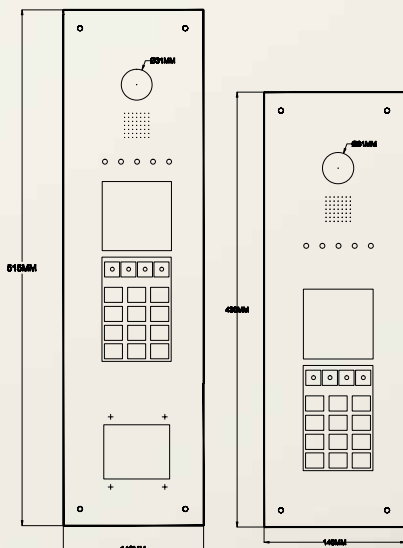

The Digitha UK has been designed specifically for the requirements of the UK market. Having all of the features of the standard Digitha panel, the UK version is produced with a proximity window that will accommodate most leading brands. A version is also available with the proximity window completely removed in order to suit any situation.

CUSTOM FINISHES

Unlike the standard Digitha, the Digitha UK can be produced in any finish including Satin black, Highly polished or even Classic bronze effect. In fact, any standard RAL or specialist coating can be used to ensure the Digitha UK panel perfectly complements its surroundings.

VRVPDIGI

DIMENSIONS

	W (mm)	H (mm)	D (mm)
Standard	140	430	48
With Prox Window	140	515	48

VRVPDIGI

VRAPDIGI

VRADIGI

VRVDIGI

For surface mounting use the suitable VRSH housing

Standard	VRSHDIGITHA
With Prox Window	VRSHDIGITHA/P

AUDIO

Article	Description
VRADIGI	Vandal resistant audio Digitha UK
VRAPDIGI	Vandal resistant audio Digitha UK with proximity window

VIDEO

Article	Description
VRVDIGI	Vandal resistant video entry panel
VRVPDIGI	Vandal resistant video entry panel with proximity window