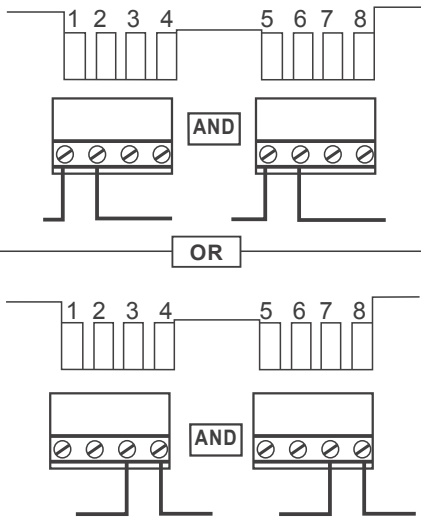

INSTALLATION INSTRUCTIONS FOR MANUAL CALL POINT MODEL D115 (RESETTABLE)

CONNECTION DETAILS

PUSH FIT CONNECTOR

After wiring the terminal connector, plug into the appropriate position, see connection details (left).

DIMENSIONS

TECHNICAL DATA

- 30VDC Max
- 2A Max
- IP24D
- 110/160g

- 30 °C to 70 °C
- Green, RAL 6016

Unit 1, AMC Business Park, 12 Cumberland Avenue, Park Royal, London, NW10 7QL.

www.doentrydirect.com

INSTALLATION INSTRUCTIONS FOR MANUAL CALL POINT MODEL D115 (RESETTABLE)

DIMENSIONS

TO REPLACE GLASS / RESETTABLE ELEMENT

TO RESET