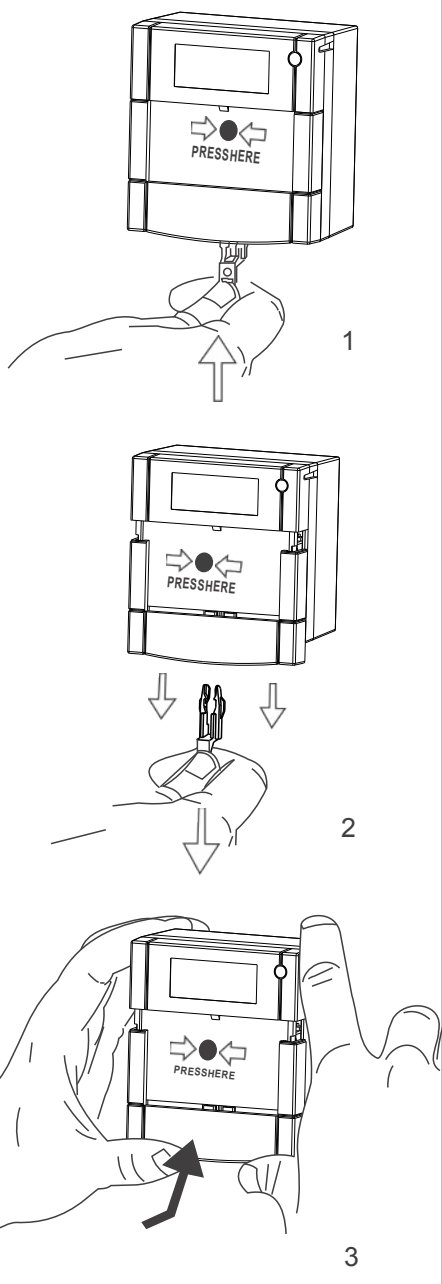

INSTALLATION INSTRUCTIONS FOR MANUAL CALL POINT MODEL D115 (RESETTABLE)

CONNECTION DETAILS

PUSH FIT CONNECTOR

After wiring the terminal connector, plug into the appropriate position, see connection details (left).

DIMENSIONS

TECHNICAL DATA

- 30VDC Max
- 2A Max
- IP24D
- 110/160g

- 30 °C to 70 °C
- Green, RAL 6016

Unit 1, AMC Business Park, 12 Cumberland Avenue, Park Royal, London, NW10 7QL.

www.doentrydirect.com

INSTALLATION INSTRUCTIONS FOR MANUAL CALL POINT MODEL D115 (RESETTABLE)

DIMENSIONS

TO REPLACE GLASS / RESETTABLE ELEMENT

TO RESET