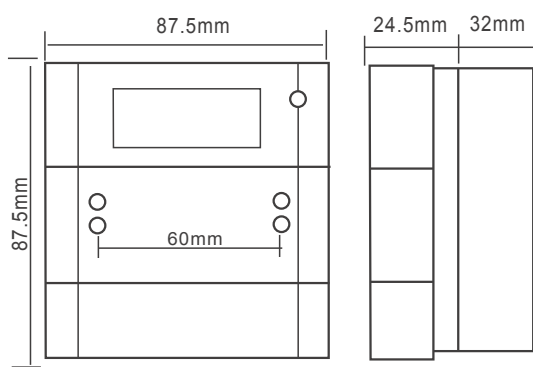

INSTALLATION INSTRUCTIONS FOR MANUAL CALL POINT MODEL D115 (RESETTABLE)

CONNECTION DETAILS

PUSH FIT CONNECTOR

After wiring the terminal connector, plug into the appropriate position, see connection details (left).

DIMENSIONS

TECHNICAL DATA

- 30VDC Max
- 2A Max
- IP24D
- 110/160g

- 30 °C to 70 °C
- Green, RAL 6016

Unit 1, AMC Business Park, 12 Cumberland Avenue, Park Royal, London, NW10 7QL.

www.doentrydirect.com

INSTALLATION INSTRUCTIONS FOR MANUAL CALL POINT MODEL D115 (RESETTABLE)

DIMENSIONS

TO REPLACE GLASS / RESETTABLE ELEMENT

TO RESET