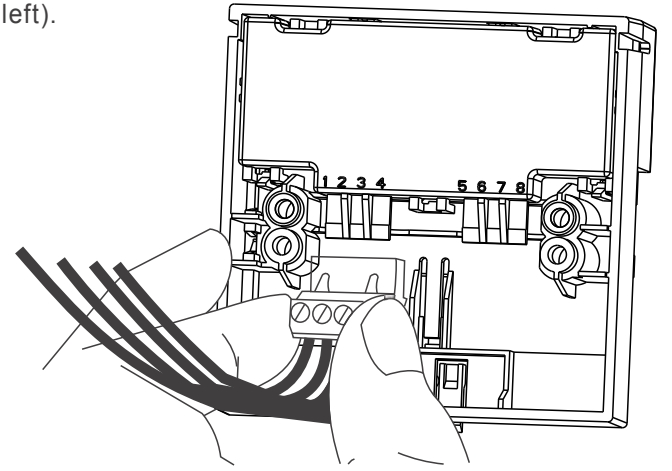

INSTALLATION INSTRUCTIONS FOR MANUAL CALL POINT MODEL D115 (RESETTABLE)

CONNECTION DETAILS

PUSH FIT CONNECTOR

After wiring the terminal connector, plug into the appropriate position, see connection details (left).

DIMENSIONS

TECHNICAL DATA

- 30VDC Max
- 2A Max
- IP24D
- 110/160g

- 30 °C to 70 °C
- Green, RAL 6016

Unit 1, AMC Business Park, 12 Cumberland Avenue, Park Royal, London, NW10 7QL.

www.doentrydirect.com

INSTALLATION INSTRUCTIONS FOR MANUAL CALL POINT MODEL D115 (RESETTABLE)

DIMENSIONS

TO REPLACE GLASS / RESETTABLE ELEMENT

TO RESET