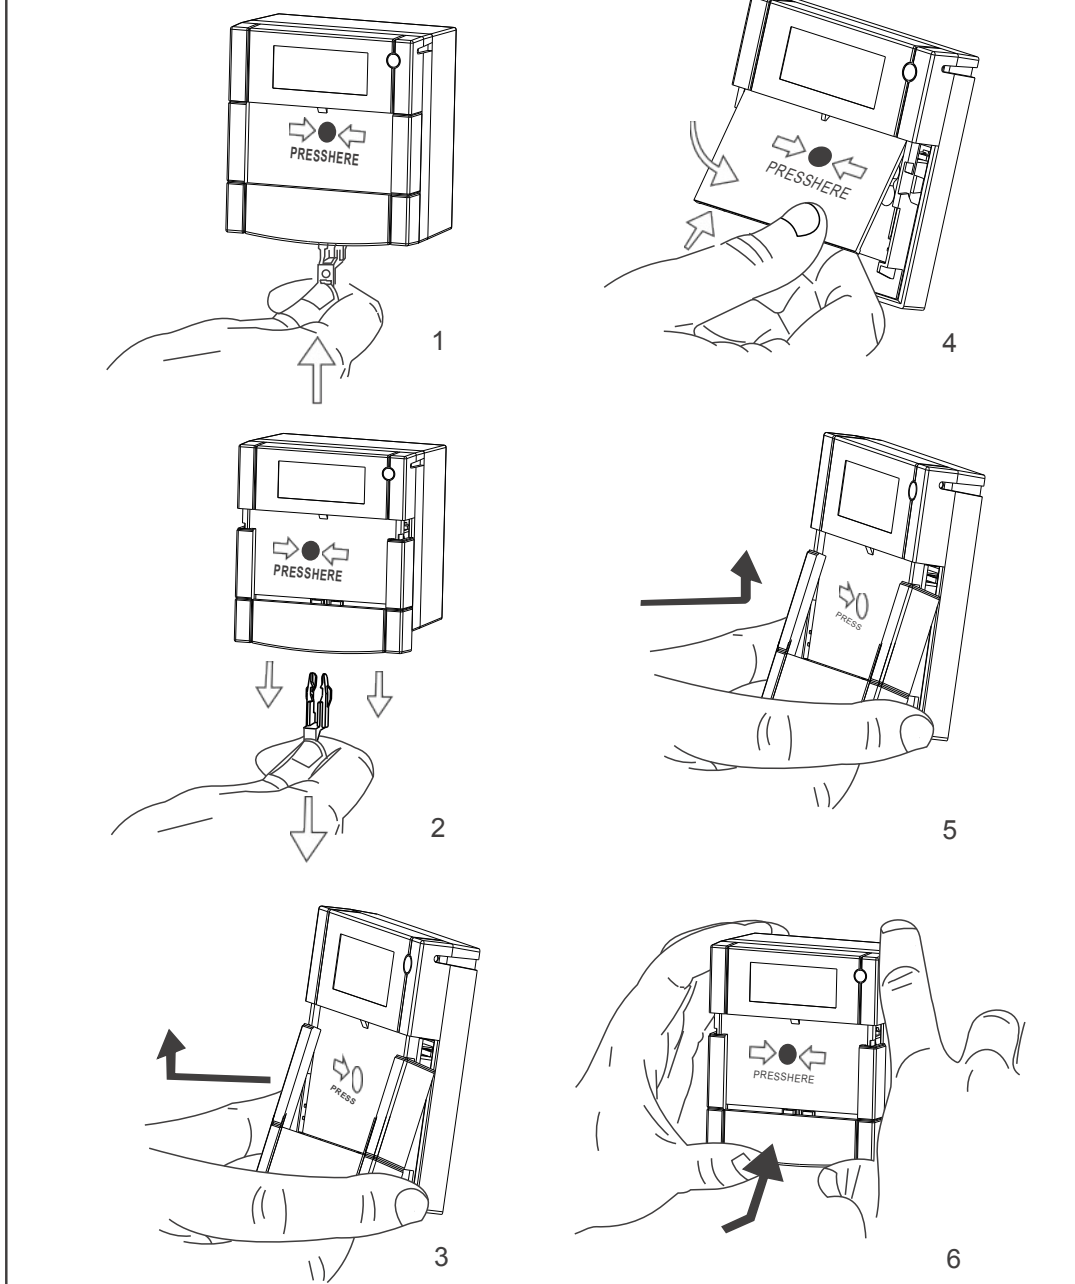

INSTALLATION INSTRUCTIONS FOR MANUAL CALL POINT MODEL D115 (RESETTABLE)

CONNECTION DETAILS

PUSH FIT CONNECTOR

After wiring the terminal connector, plug into the appropriate position, see connection details (left).

DIMENSIONS

TECHNICAL DATA

- 30VDC Max
- 2A Max
- IP24D
- 110/160g

- 30 °C to 70 °C
- Green, RAL 6016

Unit 1, AMC Business Park, 12 Cumberland Avenue, Park Royal, London, NW10 7QL.

www.doentrydirect.com

INSTALLATION INSTRUCTIONS FOR MANUAL CALL POINT MODEL D115 (RESETTABLE)

DIMENSIONS

TO REPLACE GLASS / RESETTABLE ELEMENT

TO RESET