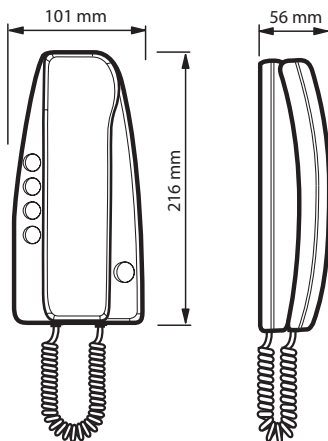

SPRINT handset (that can be fitted with accessories)

Description

2 WIRE handset that can be fitted with accessories, wall mounted or table top installation. It has auxiliary function pushbuttons.

It can be accessorised with additional pushbuttons and signalling LED (traditional wiring), as well as call exclusion card, 346800. Using the configuration procedure, the user can decide which function to associate to the auxiliary function pushbutton.

When the 344212 handset is installed on video or mixed audio/video systems as the last device of the riser, or apartment line, an INPUT/OUTPUT termination 3499 must be connected to the handset itself.

Related items

337242	Handset table-top base
346800	Extra bell and/or call exclusion card
336803	AMP cable for connection on table-top base
337430	Additional pushbutton
3499	Line termination

Technical data

Power supply from SCS BUS:	18 – 27 Vdc
Stand by absorption:	5 mA
Max. operating absorption:	35 mA
Operating temperature:	5 - 40°C

Dimensional data

Configuration

The handset must be physically configured:

N - handset number

The N configurator assigns to each handset an identification number within the system. The handsets must be configured in progressive order.

In case of handsets with parallel connection (max 3) inside the apartment without 346850 apartment interface, these must be configured using the same N configurator.

P - Auxiliary function pushbutton

The auxiliary function pushbutton on the handset 344212 can be used to perform several functions, determined by the value of the configurator connected to P.

Configurator in P	Auxiliary pushbutton function
0	Light actuator control
1 - 7	Activation of the audio function on the entrance panel configured with P = 1 to 7
9	Call to the Switchboard, in systems with the 8/2-WIRE interface 346150