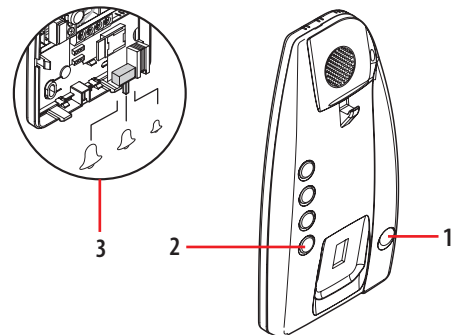

N - handset number

The N configurator assigns to each handset an identification number within the system. The handsets must be configured in progressive order.

In case of handsets with parallel connection (max 3) inside the apartment without 346850 apartment interface, these must be configured using the same N configurator.

P - Auxiliary function pushbutton

The auxiliary function pushbutton on the handset 344212 can be used to perform several functions, determined by the value of the configurator connected to P.

Configurator in P	Auxiliary pushbutton function
0	Light actuator control
1 - 7	Activation of the audio function on the entrance panel configured with P = 1 to 7
9	Call to the Switchboard, in systems with the 8/2-WIRE interface 346150