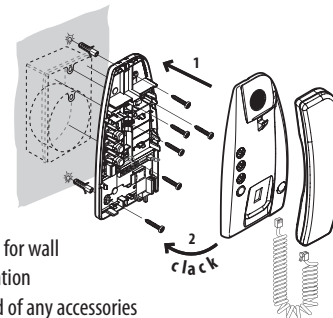

N - handset number

The N configurator assigns to each handset an identification number within the system. The handsets must be configured in progressive order.

In case of handsets with parallel connection (max 3) inside the apartment without 346850 apartment interface, these must be configured using the same N configurator.

P - Auxiliary function pushbutton

The auxiliary function pushbutton on the handset 344212 can be used to perform several functions, determined by the value of the configurator connected to P.

Configurator in P	Auxiliary pushbutton function
0	Light actuator control
1 - 7	Activation of the audio function on the entrance panel configured with P = 1 to 7
9	Call to the Switchboard, in systems with the 8/2-WIRE interface 346150

Legend

- 1 - Door lock key
- 2 - Key for auxiliary functions
- 3 - Bell volume adjustment

Wall mounted installation

Handset suitable for wall mounted installation without the need of any accessories

Table installation