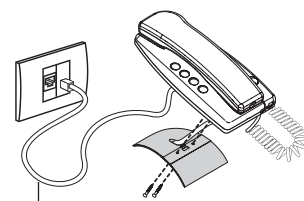

P - Auxiliary function pushbutton

The auxiliary function pushbutton on the handset 344212 can be used to perform several functions, determined by the value of the configurator connected to P.

Configurator in P	Auxiliary pushbutton function
0	Light actuator control
1 - 7	Activation of the audio function on the entrance panel configured with P = 1 to 7
9	Call to the Switchboard, in systems with the 8/2-WIRE interface 346150

Legend

- 1 - Door lock key
- 2 - Key for auxiliary functions
- 3 - Bell volume adjustment

Wall mounted installation

Handset suitable for wall mounted installation without the need of any accessories

Table installation