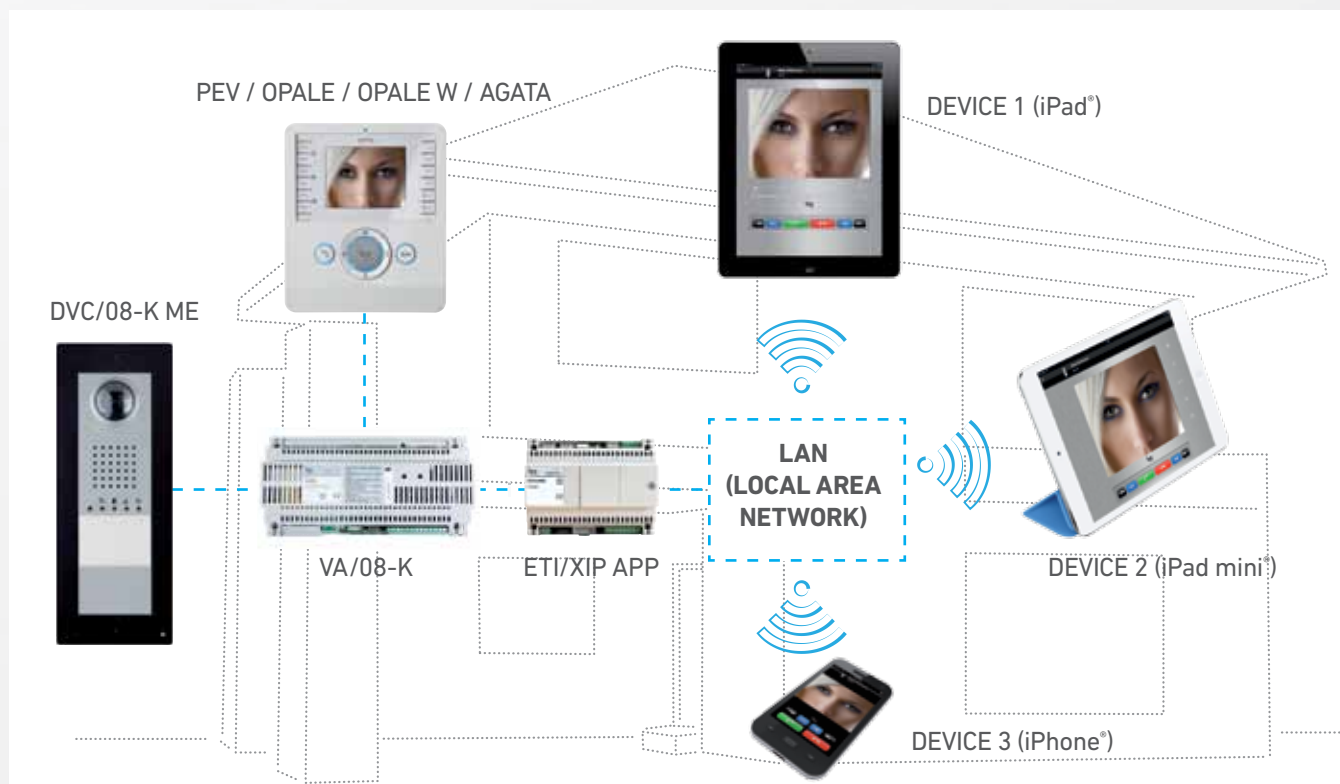

THE KIT THAT MAKES YOUR HOME'S VIDEO ENTRY SYSTEM MANAGEMENT EVEN EASIER

Kit App is BPT'S new idea for managing video entry functions from inside the home direct from your mobile device. With Kit App even small units, one- or two-family homes, can enjoy the convenience and technology of the BPT brand.

KIT APP uses VoIP SIP technology to communicate between the devices and allows you to use with easy settings the XIP mobile App developed by BPT for the iPhone®, iPad®, Smartphones and Android Tablets™.

SYSTEM SETUP

iPhone® and iPad® are trademarks of Apple Inc., registered in the U.S. and other countries.

KIT APP CODES