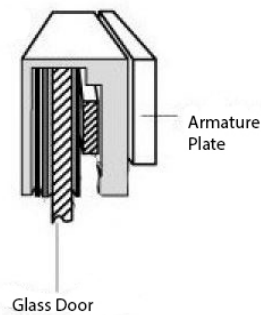

Electronic Locking Bracket Range

Glass Door Bracket

Technical specifications

- Glass door bracket
- Includes spacers

FEATURES

- Outward Opening Doors
- Avoids Drilling Glass
- U Bracket Only

BK600U	181x28x40 (mm)	Glass Door 'U' Bracket	306g (Boxed) / 292g (Unboxed)
--------	----------------	------------------------	-------------------------------