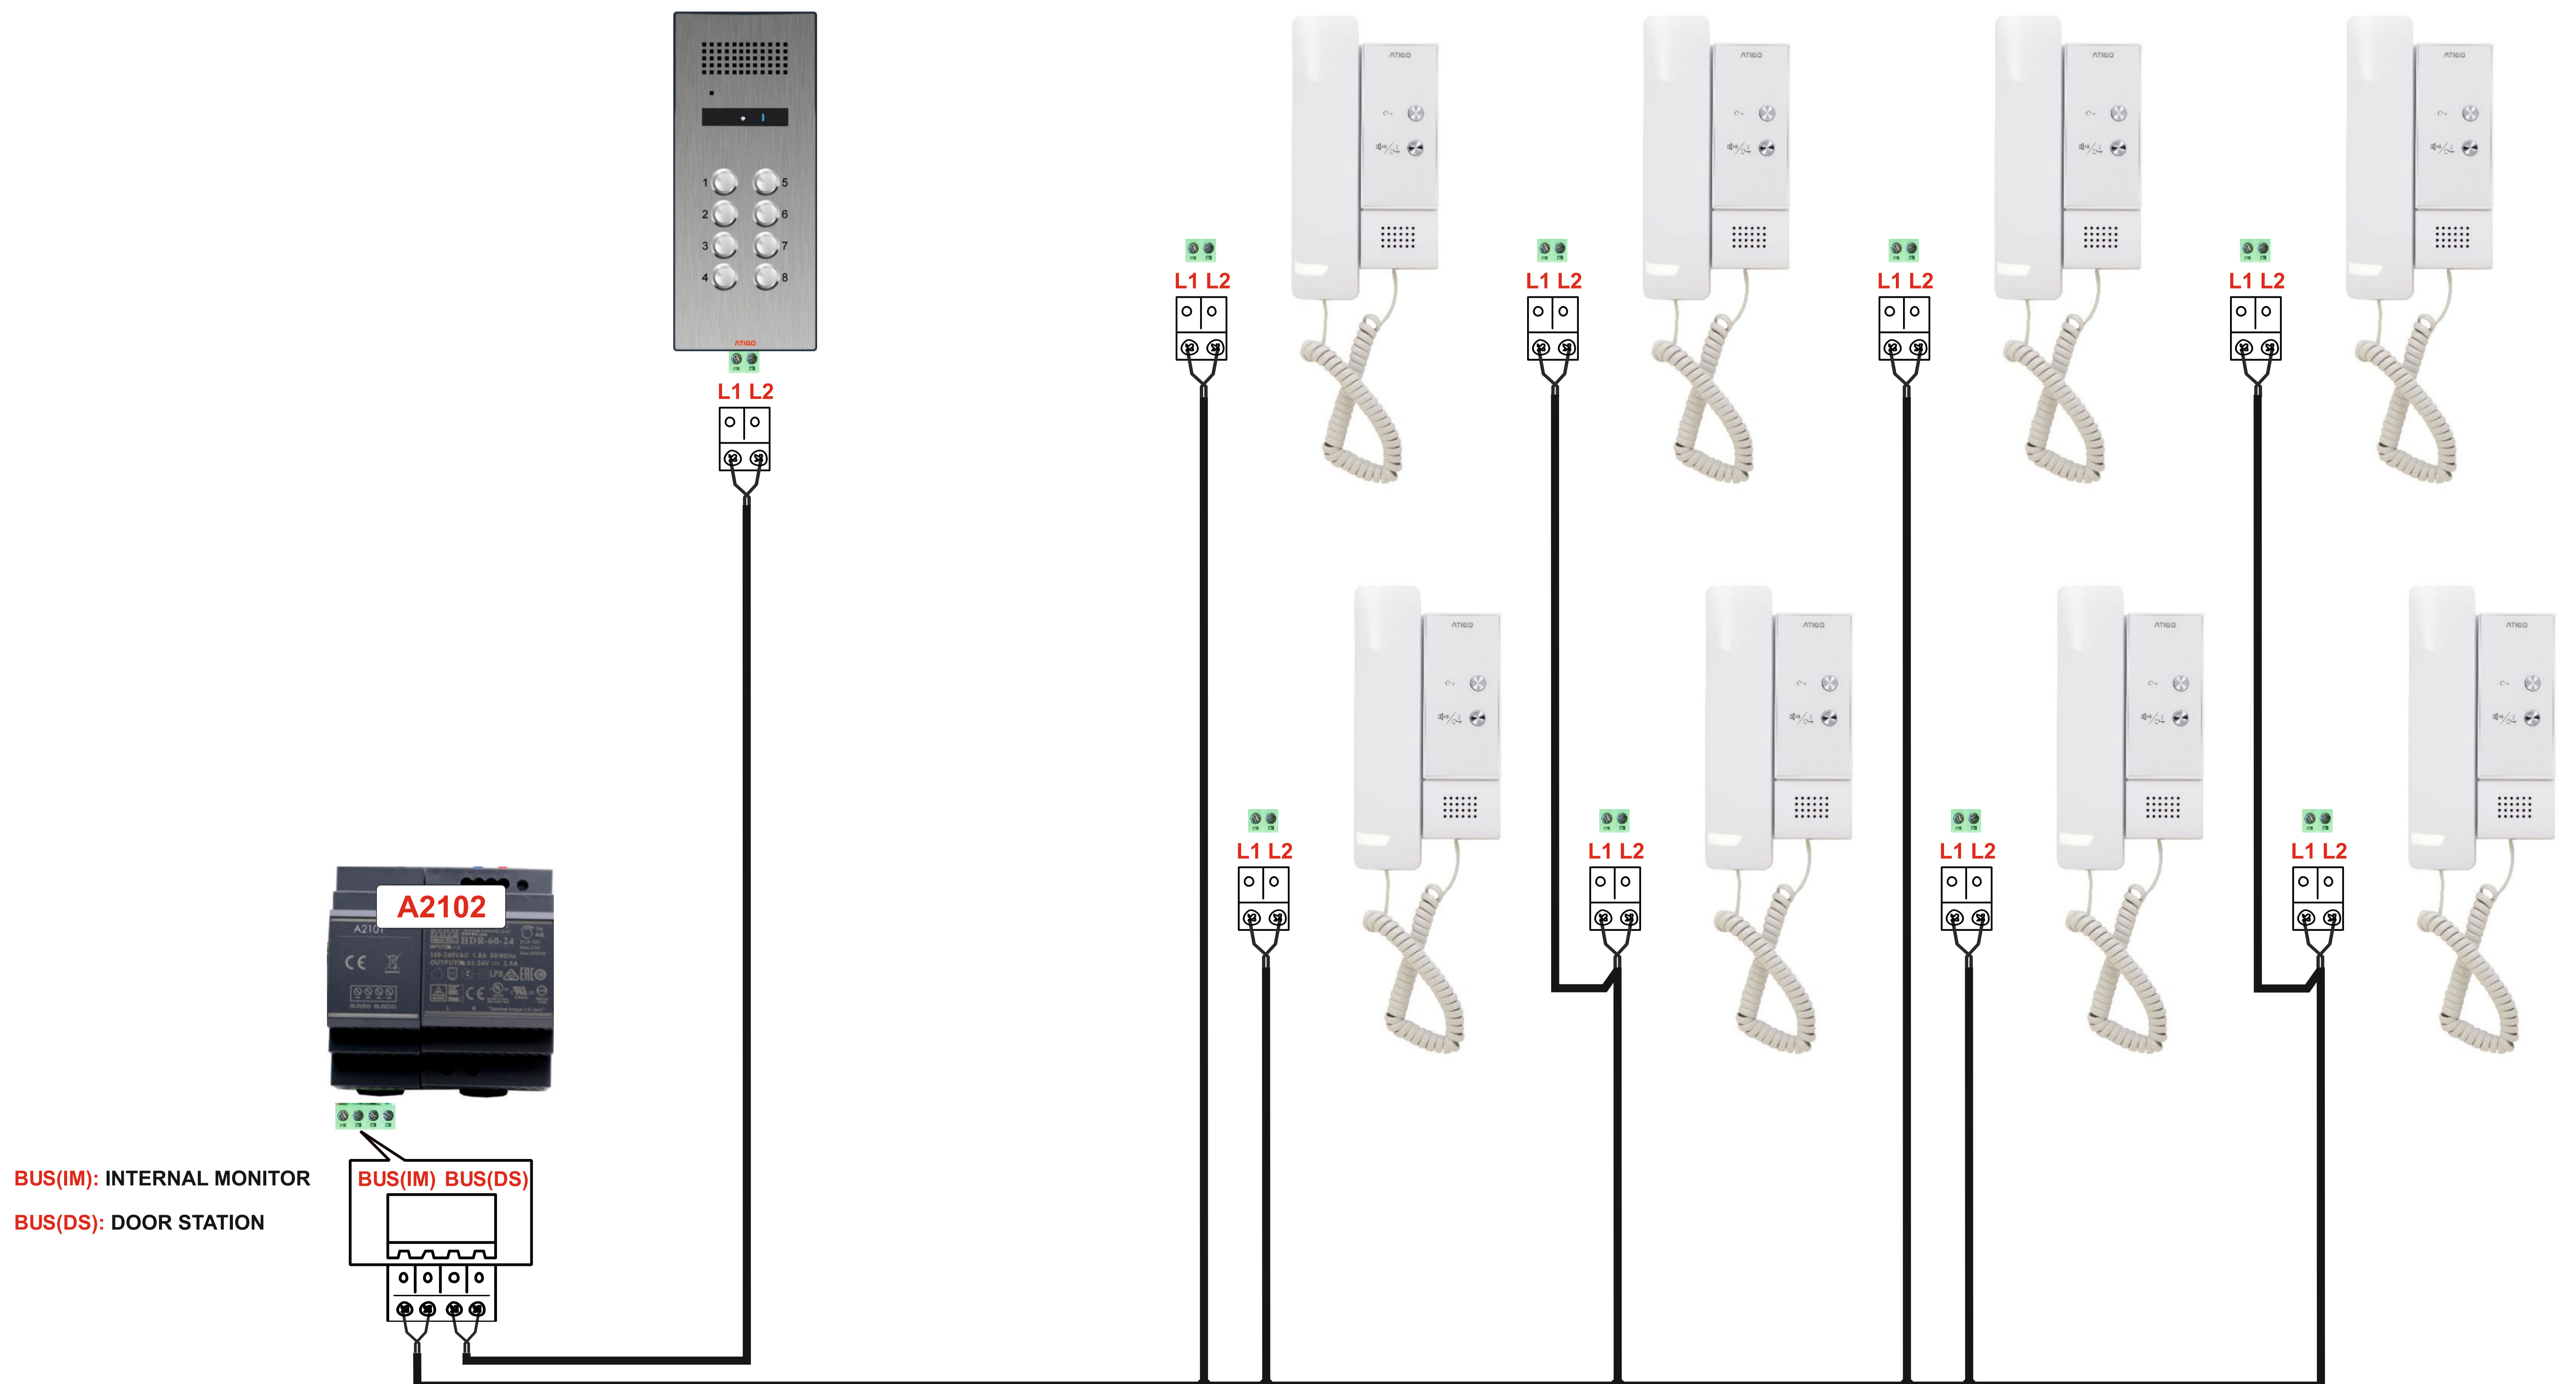

System Layout

MAXIMUM CABLE DISTANCES

CABLE TYPE	A	B
Combine CAT5*	80 M	80 M
Belden 8762 or Equivalent	120 M	120 M
Single Twisted Pair Stranded Cale 2 x 0.75mm	120 M	120 M
Single Twisted Pair Stranded Cale 2 x 1.00mm	150 M	150 M

Combine CAT5*:
 This cable type require all cores to be equally divided and twisted together in to two cores:
 Solid colours = core 1
 White colours = core 2

Connections Diagram

System Layout

MAXIMUM CABLE DISTANCE

CABLE TYPE	A	B
Combine CAT5*	80 M	80 M
Belden 8762 or Equivalent	120 M	120 M
Single Twisted Pair Stranded Cable 2 x 0.75mm	120 M	120 M
Single Twisted Pair Stranded Cable 2 x 1.00mm	150 M	150 M

Combine CAT5*:
 This cable type require all cores to be equally divided and twisted together in to two cores:
 Solid colours = core 1
 White colours = core 2

Connections Diagram