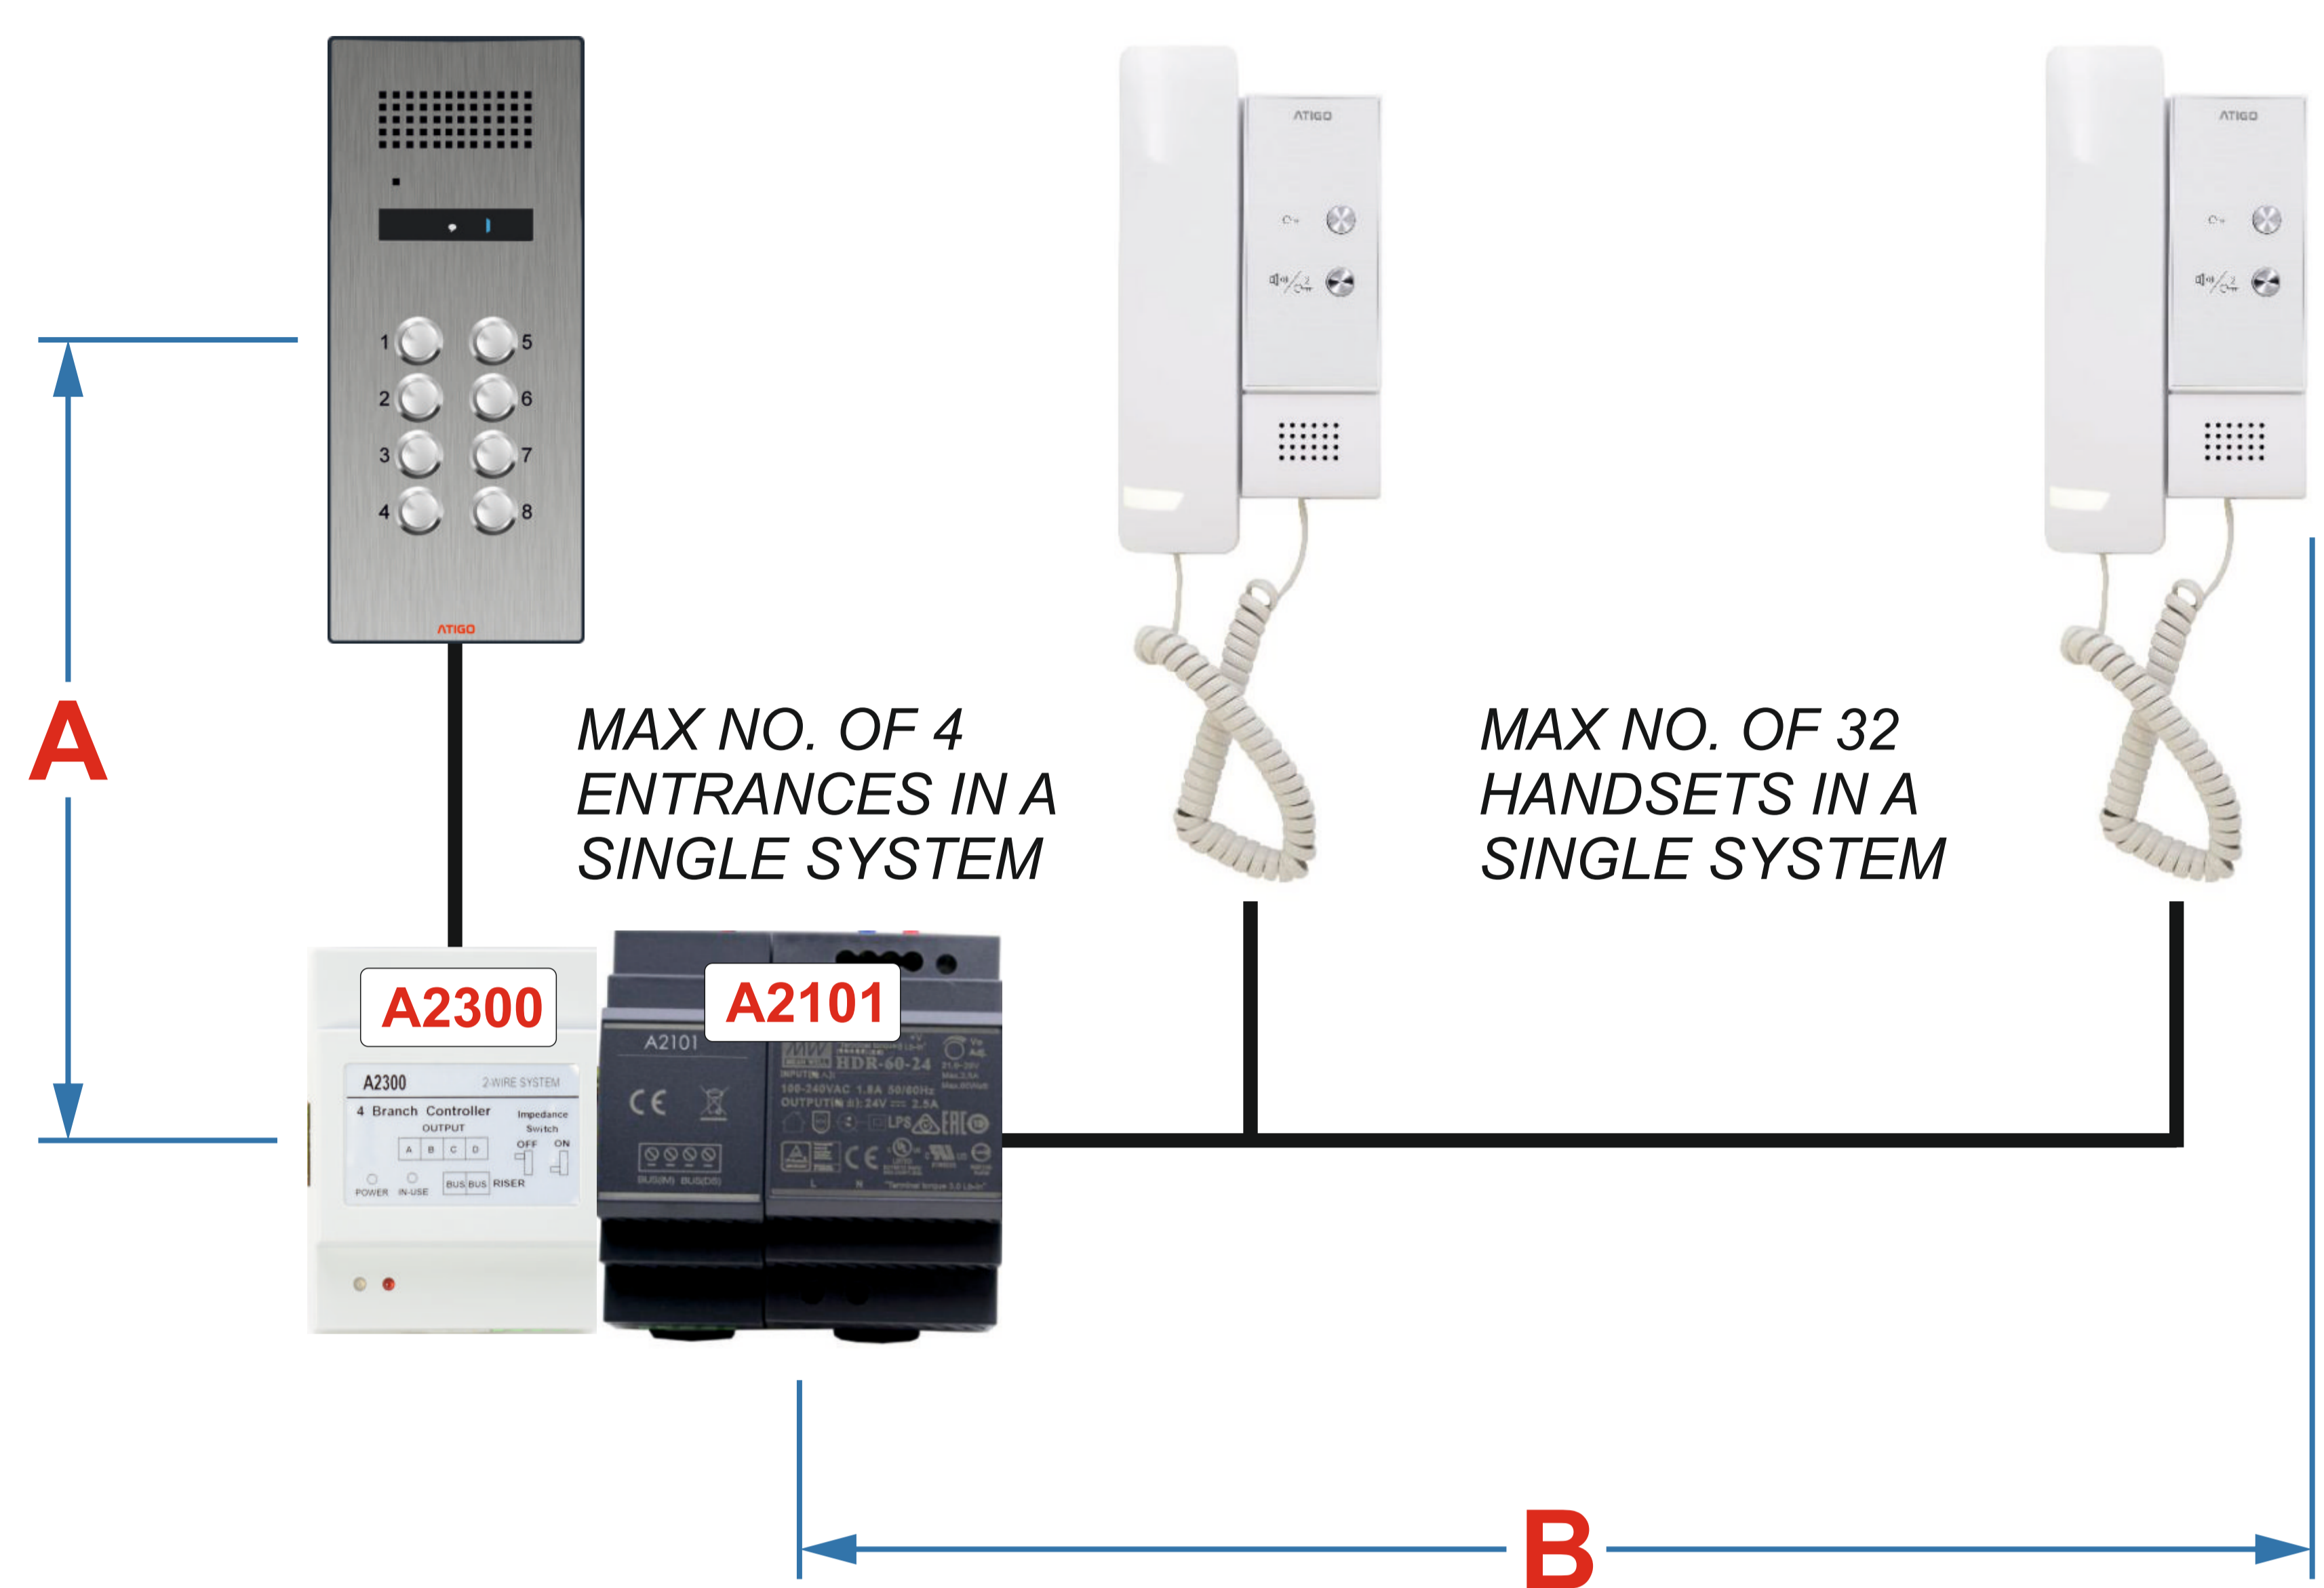

System Layout

MAXIMUM CABLE DISTANCES

CABLE TYPE	A	B
Combine CAT5*	80 M	80 M
Belden 8762 or Equivalent	120 M	120 M
Single Twisted Pair Stranded Cale 2 x 0.75mm	120 M	120 M
Single Twisted Pair Stranded Cale 2 x 1.00mm	150 M	150 M

Combine CAT5*:
 This cable type require all cores to be equally divided and twisted together in to two cores:
 Solid colours = core 1
 White colours = core 2

Connections Diagram

System Layout

MAXIMUM CABLE DISTANCE

CABLE TYPE	A	B
Combine CAT5*	80 M	80 M
Belden 8762 or Equivalent	120 M	120 M
Single Twisted Pair Stranded Cable 2 x 0.75mm	120 M	120 M
Single Twisted Pair Stranded Cable 2 x 1.00mm	150 M	150 M

Combine CAT5*:
 This cable type require all cores to be equally divided and twisted together in to two cores:
 Solid colours = core 1
 White colours = core 2

Connections Diagram