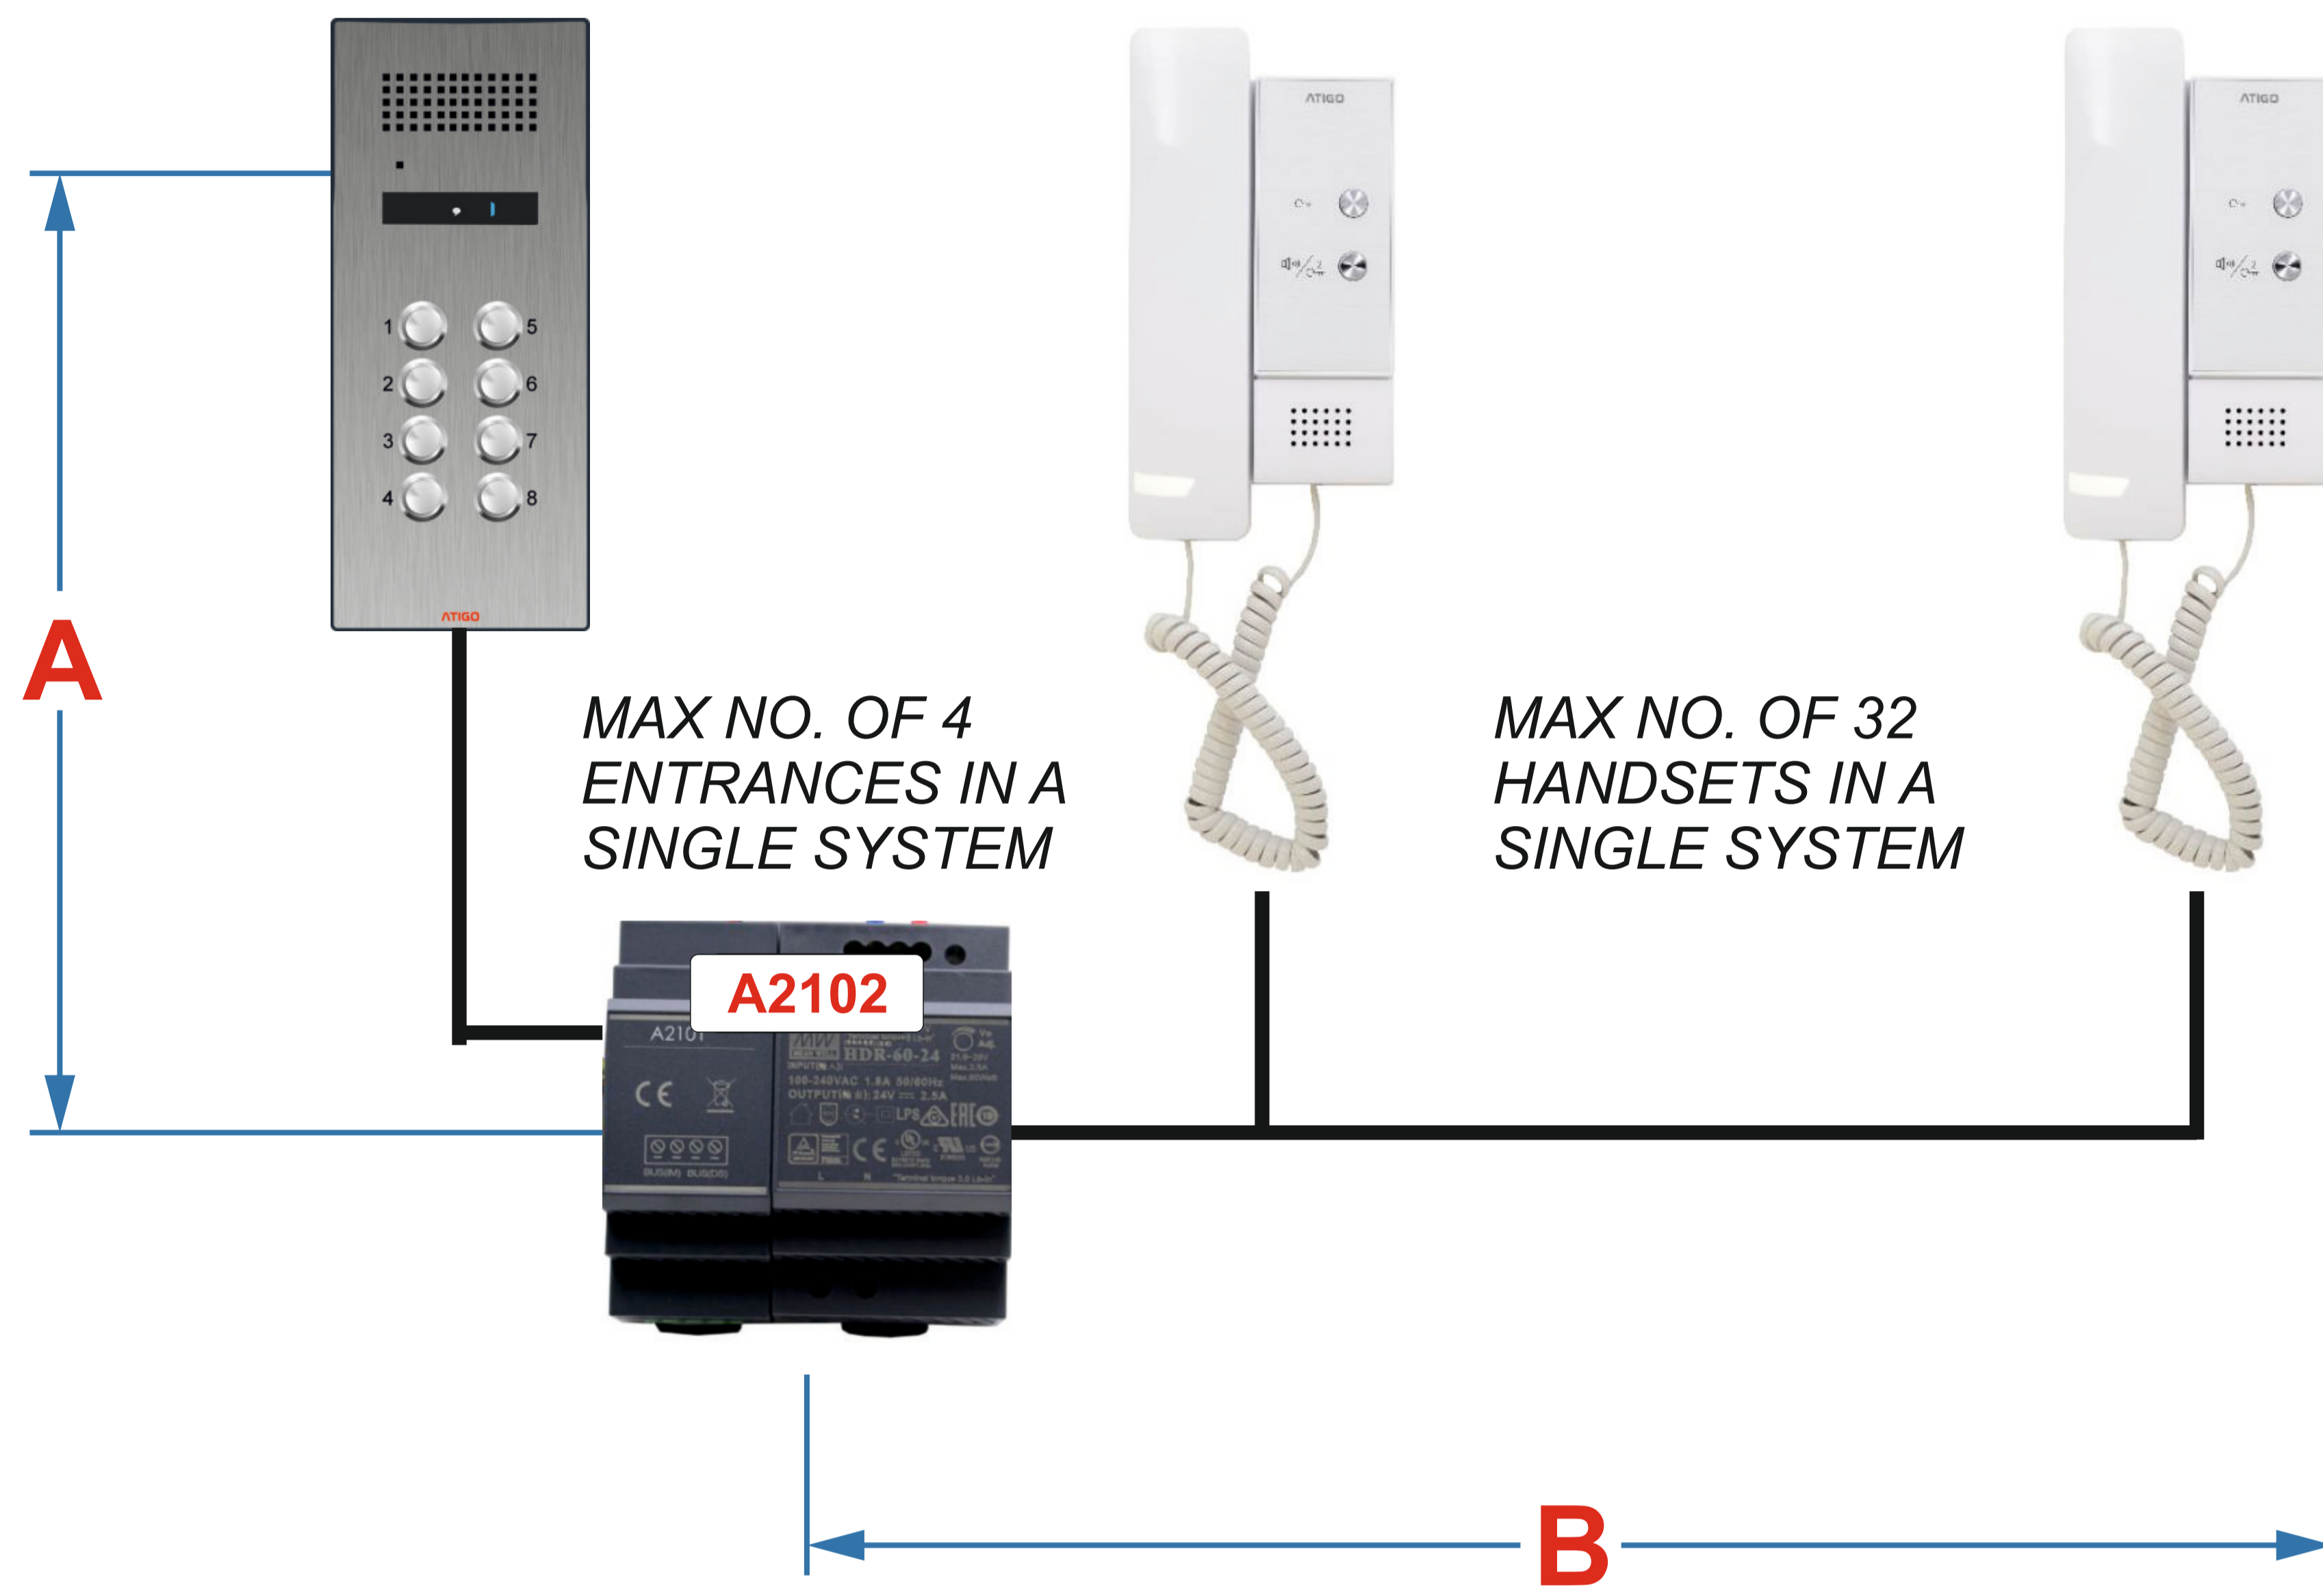

System Layout

MAXIMUM CABLE DISTANCES

CABLE TYPE	A	B
Combine CAT5*	80 M	80 M
Belden 8762 or Equivalent	120 M	120 M
Single Twisted Pair Stranded Cale 2 x 0.75mm	120 M	120 M
Single Twisted Pair Stranded Cale 2 x 1.00mm	150 M	150 M

Combine CAT5*:
 This cable type require all cores to be equally divided and twisted together in to two cores:
 Solid colours = core 1
 White colours = core 2

Connections Diagram

System Layout

MAXIMUM CABLE DISTANCE

CABLE TYPE	A	B
Combine CAT5*	80 M	80 M
Belden 8762 or Equivalent	120 M	120 M
Single Twisted Pair Stranded Cable 2 x 0.75mm	120 M	120 M
Single Twisted Pair Stranded Cable 2 x 1.00mm	150 M	150 M

Combine CAT5*:
 This cable type require all cores to be equally divided and twisted together in to two cores:
 Solid colours = core 1
 White colours = core 2

Connections Diagram