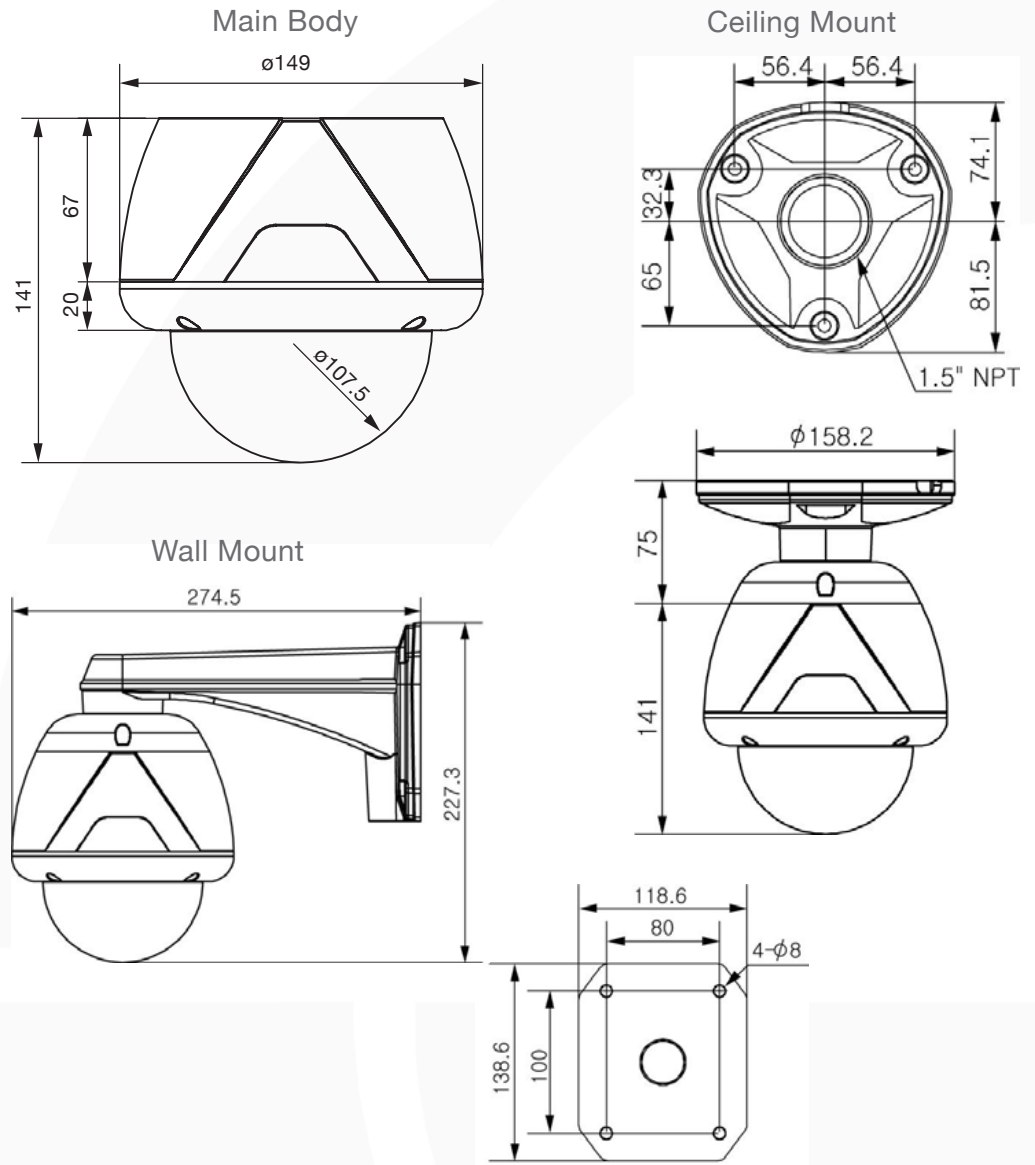

Dimensions (mm)

Accessories

- ASDCMB - Ceiling Mount Bracket for ASD PTZ Domes
- ASDCOMB - Corner Mount Bracket for ASD PTZ Domes
- ASDPMB - Pole Mount Bracket for ASD PTZ Domes
- ASDSWAN/P - Swan Mount Bracket for ASD PTZ Domes
- KB-5451 - Mini Keyboard Controller
- KB-5451/JS - Keyboard Controller with Joystick
- KB-1000/JS - Keyboard Controller with Joystick

www.geniecctv.com
sales@geniecctv.com
T: +44 (0) 1707 330 541
F: +44 (0) 1707 330 543

Genie CCTV Ltd.
CCTV House, City Park,
Watchmead,
Welwyn Garden City,
Hertfordshire,
AL7 1LT,
United Kingdom