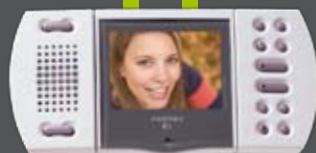

DUO system
color

Setting new standards

system
color
DUO

Duo system Color is the **Farfisa** digital system for a **fast, practical** and external stations.

The range of products for the Duo System Color system has been dramatically expanded with new stylish products for both internal and external stations.

*Echos and Exhito ranges are available for internal units. Outside, the robust yet elegant range of **Matrix** external door stations is joined by **Profilo**, door station particularly suitable for applications where space is limited. Now even **Agorà** door station is available, surface mounted therefore extremely easy to install.*

Echos

ECHOS INTERNAL STATIONS

EH9262CW

Dim: mm 208x103x26
Colour: white and grey

Colour hands-free monitor for Duo System Color. LCD 3.5" screen, adjustable on horizontal axis. Function buttons for door-opening, auto switch-on, bell exclusion (with LED indicating the setting), volume and brightness adjustment and 6 further buttons for intercommunicating and additional functions.