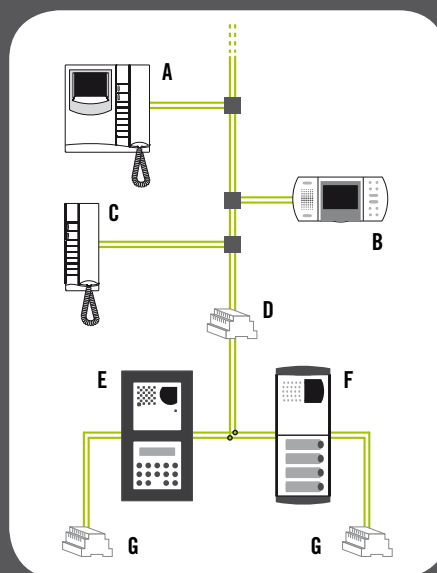

ACI srl
Via E. Vanoni, 3 - 60027
Osimo AN Italy
Tel. (+39) 071.7202038
Fax (+39) 071.7202037
www.acifarfisa.it
info@acifarfisa.it

FARFISA BELGIUM S.A.
tel +32.2.3846455
www.farfisa.be

FARFISA CANARIAS SLU
tel. +34.928935022
www.farfisa.com.es

ACI FARFISA UK LTD.
tel. +44.0844.8709025
www.acifarfisa.co.uk