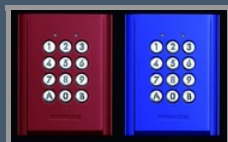

### OTHER PRODUCTS IN CONNECTION WITH THIS REFERENCE

JKS-1AEDV  
Memory Color  
video  
intercom anti-  
vandal door  
stn.(surface)  
set

JK-DV  
Video door  
station

PAC10SLV  
Brass panel  
for AC-10S  
(Panel only)