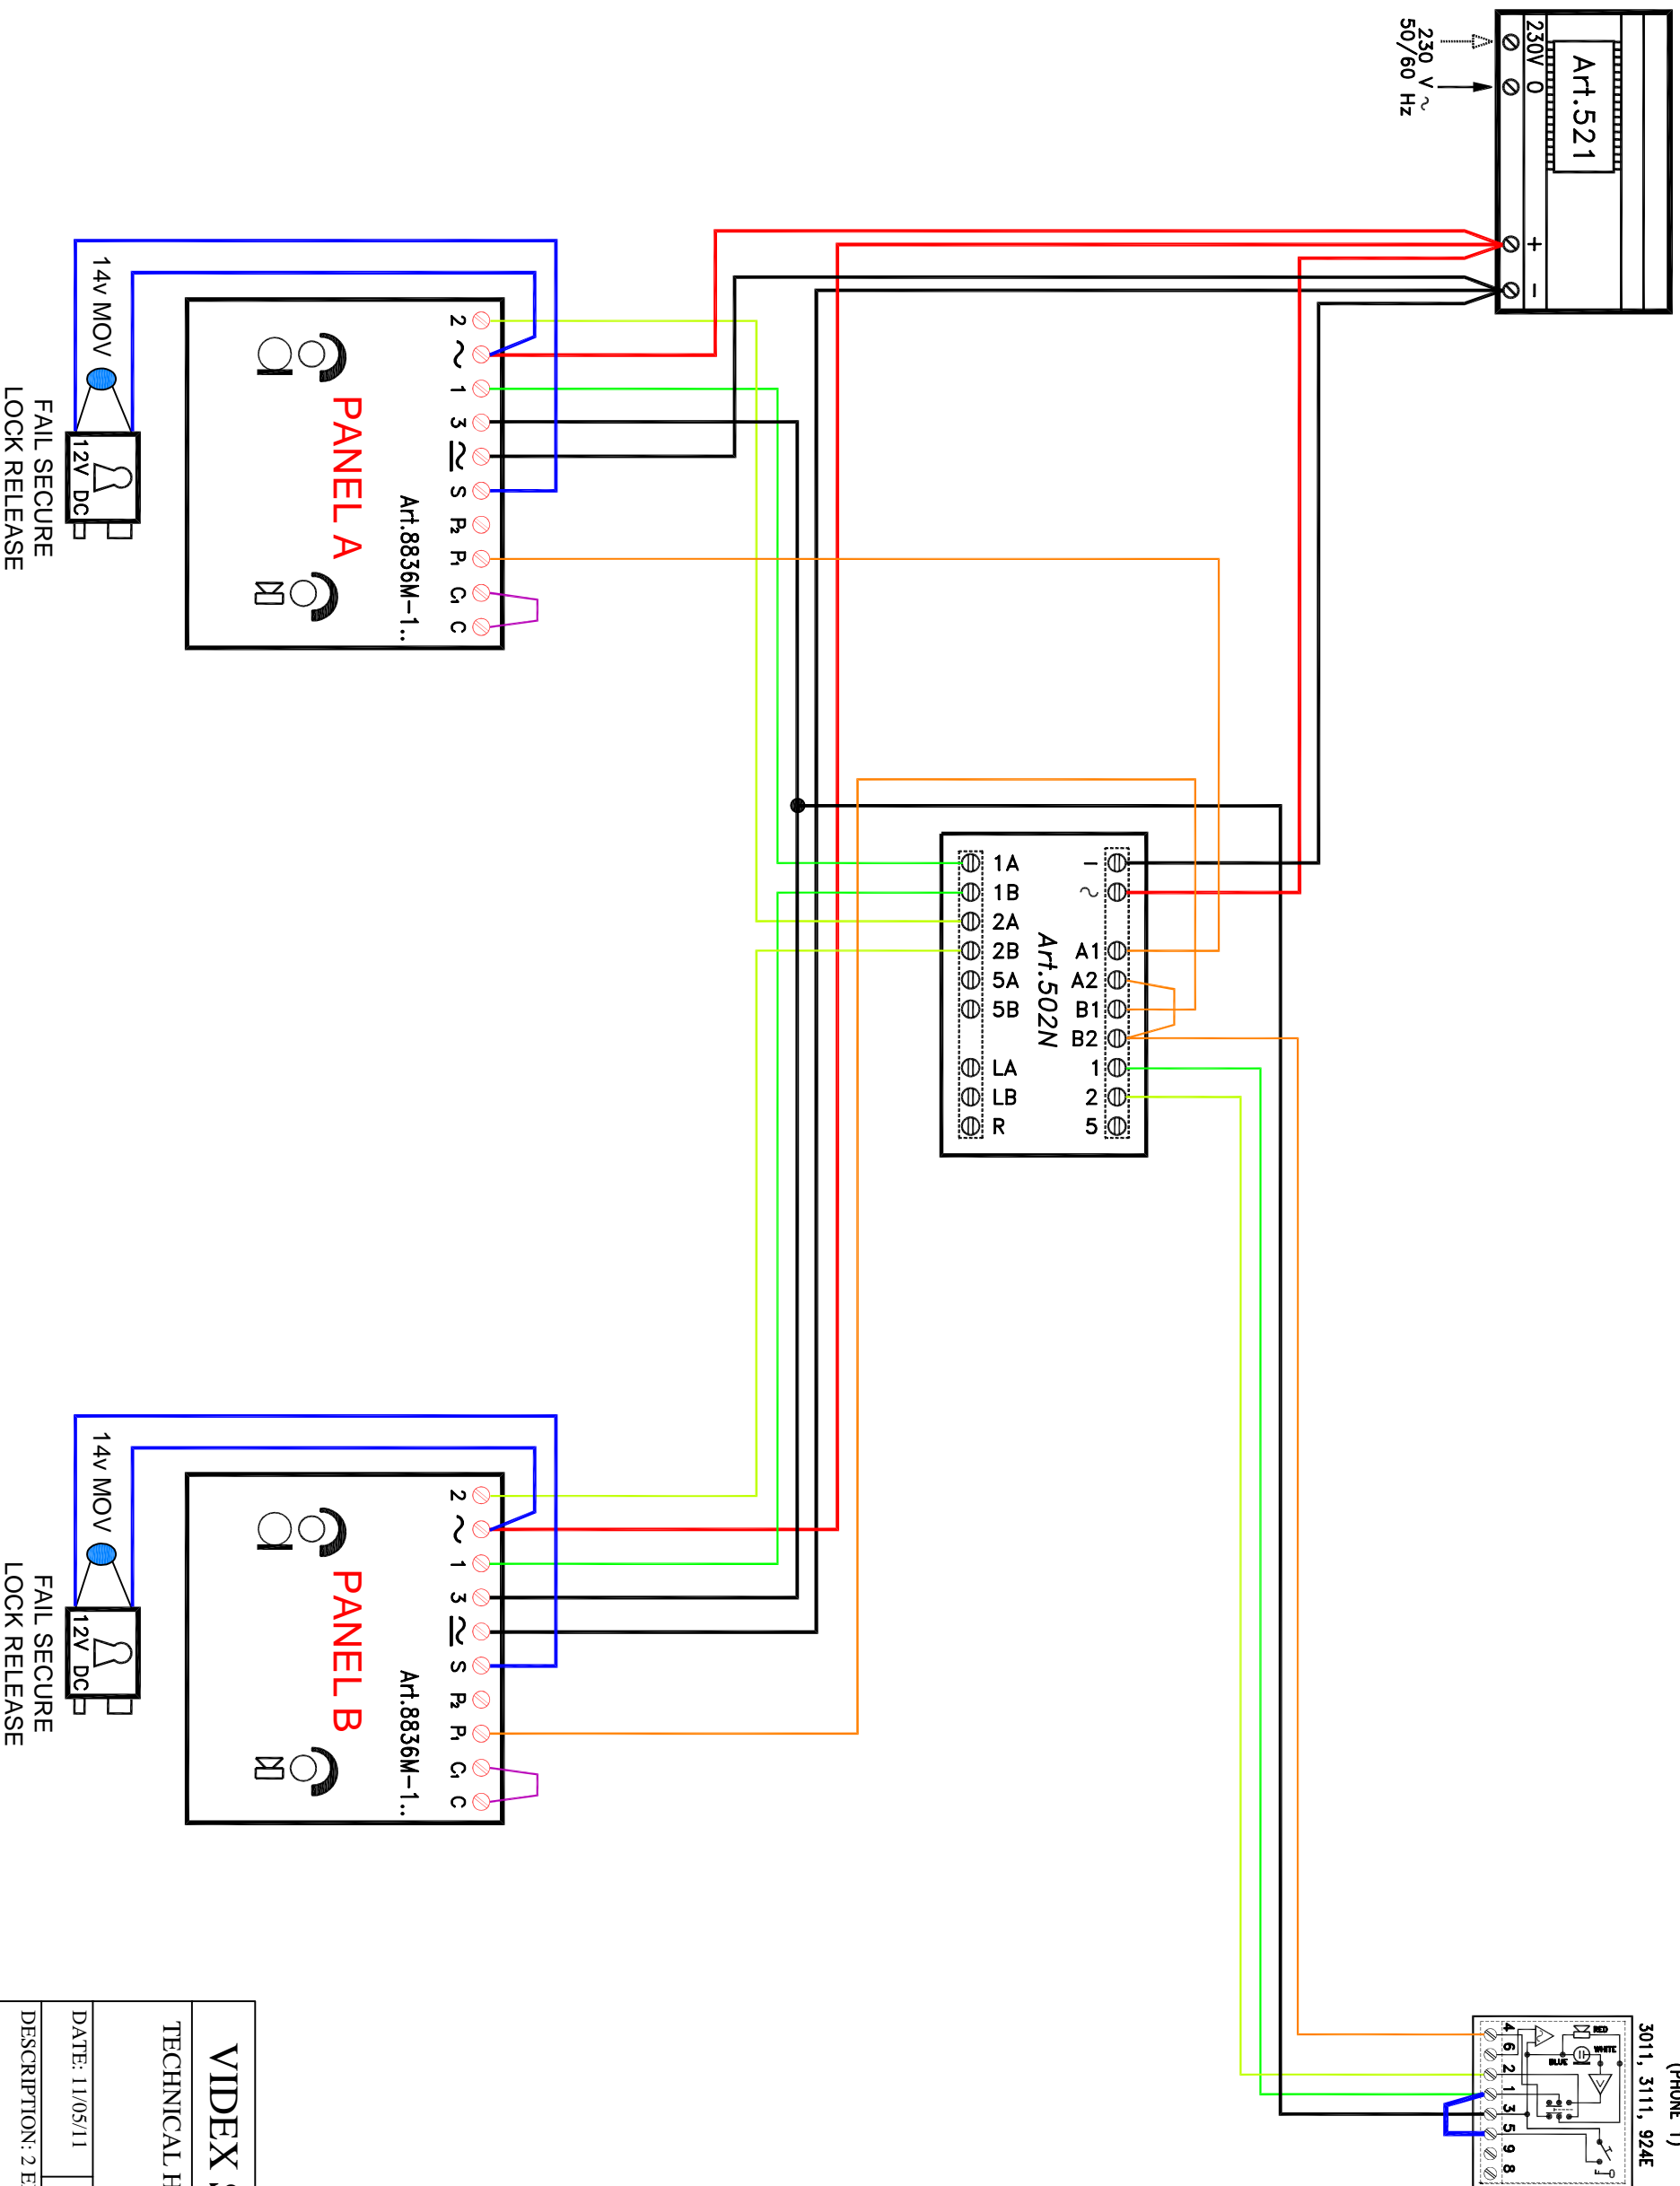

**NOTE: POWER SUPPLY  
MUST BE A 13.8VDC(521B).**

**VIDEX SECURITY LTD**

TECHNICAL HELP: TEL: 0191 224 3174

FAX: 0191 224 4938

EMAIL: tech@videx-security.com

DATE: 11/05/11

INITIAL: PH/JC

REF: A8836M2D1B3111521

DESCRIPTION: 2 ENTRANCE 8000 SERIES AUDIO 1 WAY