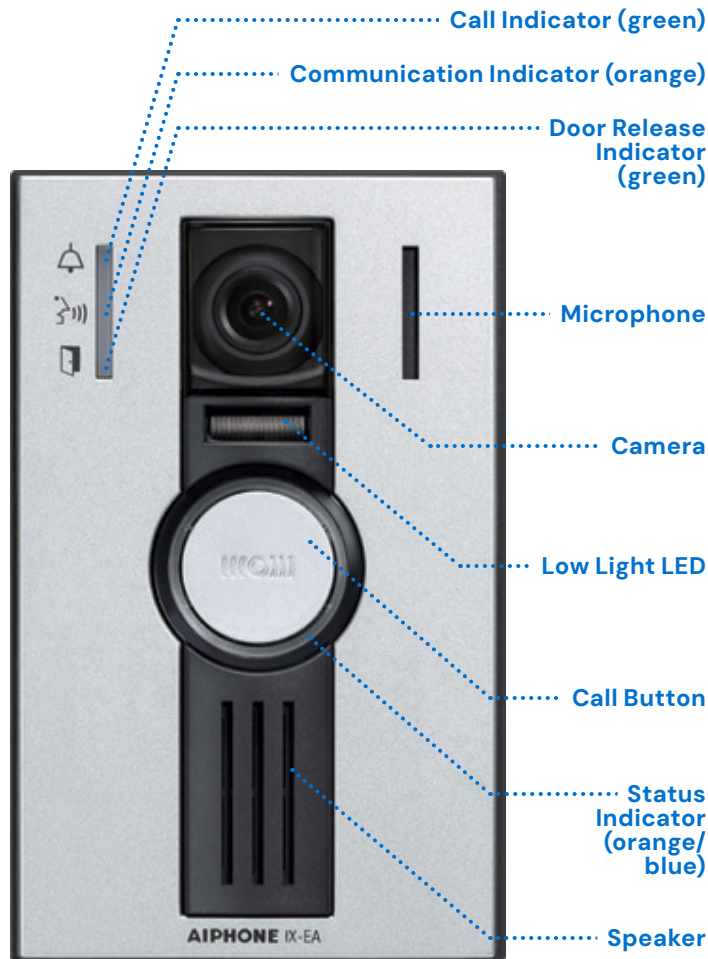

### IP Video Door Station

The IX-EA is a surface-mount weather-resistant IP video door station that connects to a network using Cat-5e/6 cable. The station is also SIP compliant.

Equipped with a 1.23 megapixel fixed camera, its angle can be vertically adjusted using a lever on the back of the station. Video can be streamed to third-party devices using ONVIF® Profile S or RTSP. Audio and video can be stored on a microSD™ card.

It can be programmed to call up to 20 stations and one of three different call levels can be selected. The station has a 600Ω output that can be used for paging or communication. One contact output can be programmed to trigger during door release or based on the status of the station. One input that can be used to trigger an outgoing call or answer a call/page.

There are audible and visual indicators for calling, communication, and door release. Sound files can be uploaded for custom messages to be played during door release, call placed, communication start, error message, and more.

- SIP compliant
- PoE (802.3af)
- 1.23 megapixel fixed video camera
- White LED for low light illumination
- ONVIF® Profile S compliant
- Camera vertical adjustment  
+13°, 0°, or -8° (manual)
- Slot for microSD™ card
- Weather resistant
- One contact output
- One trigger input
- 600Ω audio output