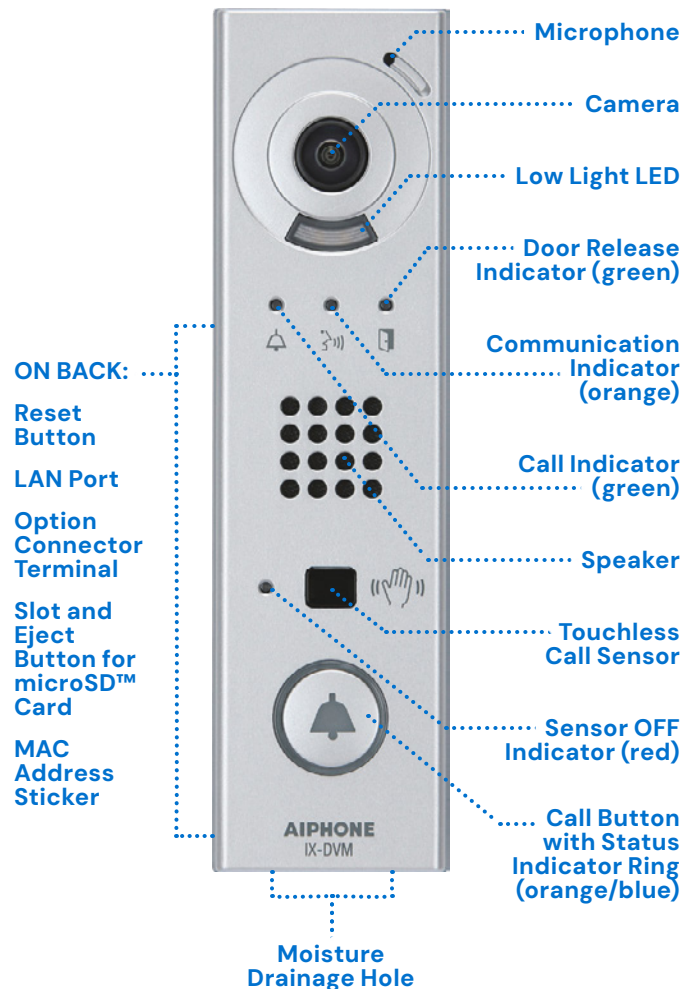

IX-DVM

IP Video Door Station

The IX-DVM mullion-mount IP video door station is weather and vandal resistant. It has a built-in touchless call sensor, which incorporates a Class 1 laser. The station connects to a network using Cat-5e/6 cable and is SIP compliant.

Equipped with a 720p HD wide dynamic range fixed color camera, video can be streamed to third-party devices using ONVIF® Profile S or RTSP. Video can also be stored on a microSD™ card.

The IX-DVM can be programmed to call up to 20 stations with three different call level selections. There is one contact output that can be used for door release, and one input that can be used to trigger an outgoing call or answer a call/page.

There are audible and visual indicators for calling, communication, and door release. Sound files can be uploaded for custom messages to be played during door release, call placed, communication start, error message, and more.

- **Trade Agreements Act (TAA) compliant**
- **Manufactured in Japan**
- **Small form factor for mullion mounting**
- **Touchless call sensor**
- **SIP compliant**
- **720p HD, wide dynamic range camera**
- **White LED for low light illumination**
- **ONVIF® Profile S compliant**
- **Slot for microSD™ card**
- **One contact output**
- **One trigger input**
- **PoE (802.3af)**