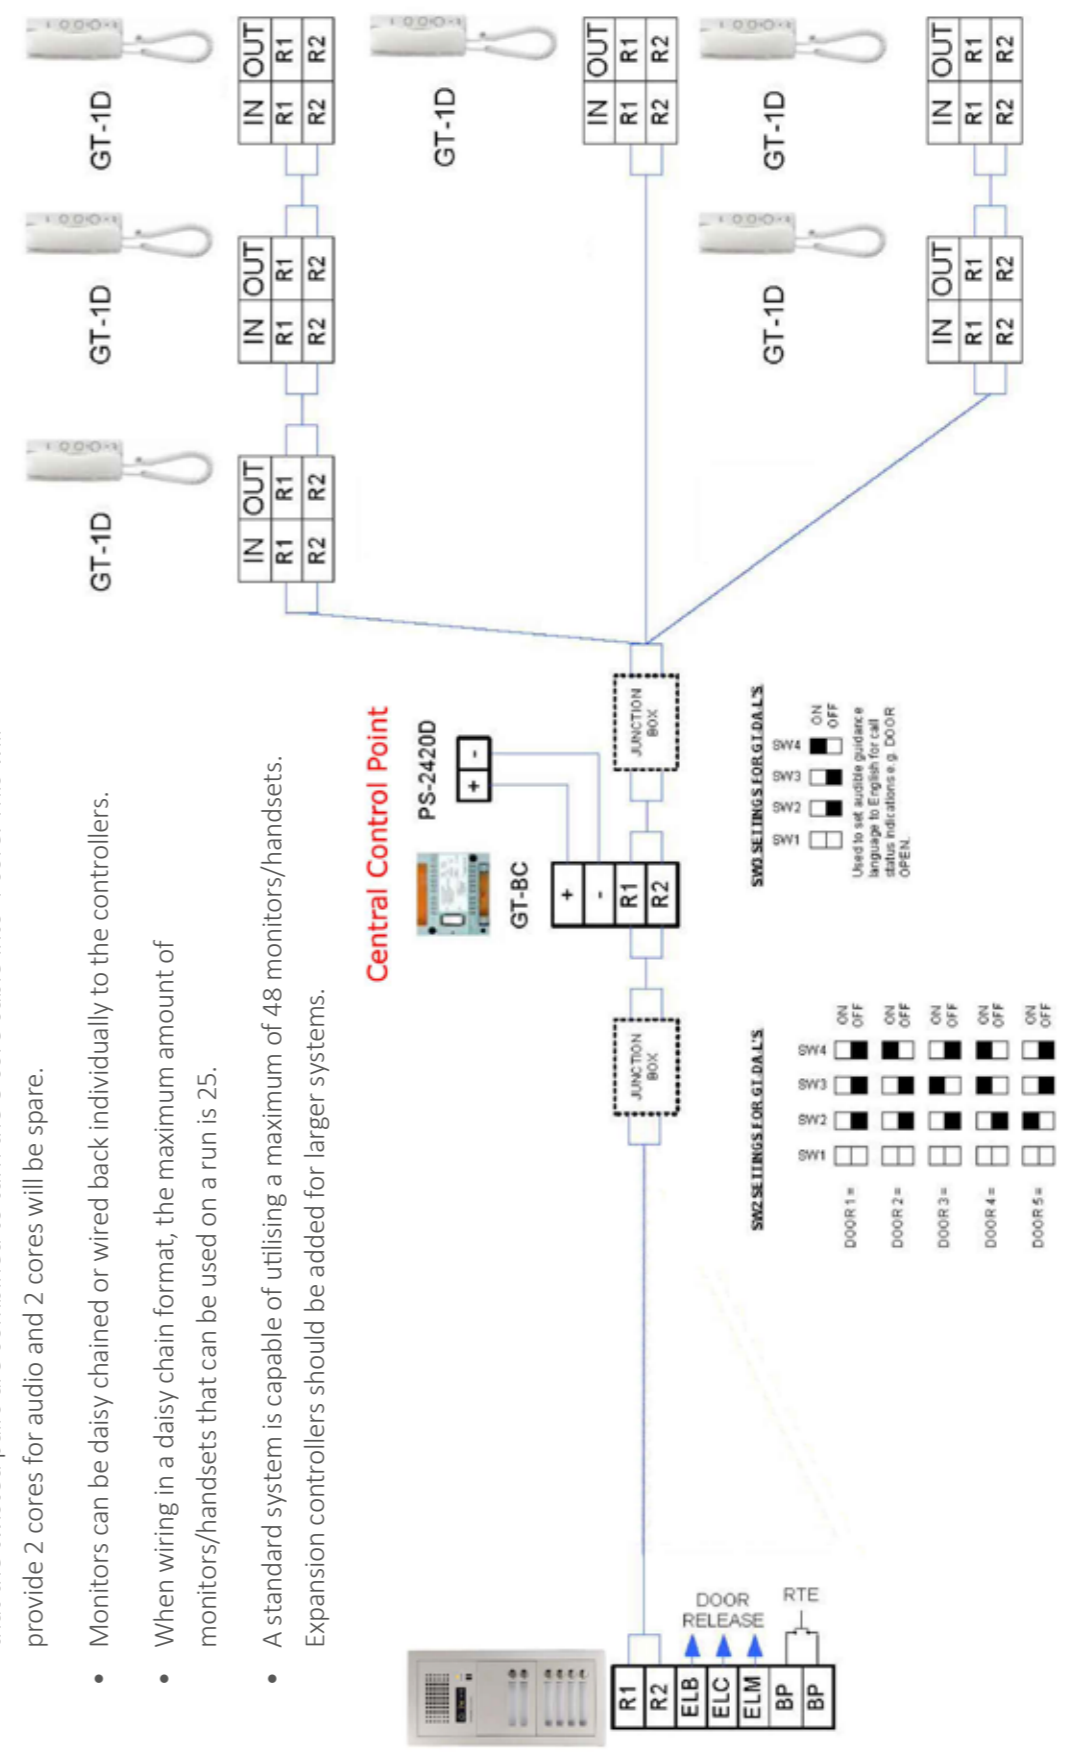

Generic GT Video System Wiring Example

- Aiphone UK recommends CAT5E should be used throughout the entire system and that the twisted pairs are combined to turn the 8 core cable into 4 core. This will provide 2 cores for audio and 2 cores for the video signal.
- Monitors can be daisy chained or wired back individually to the controllers.
- When wiring in a daisy chain format, the maximum amount of monitors/handsets that can be used on a run is 25.
- A standard system is capable of utilising a maximum of 48 monitors/handsets. Expansion controllers should be added for larger systems.

Generic GT Audio System Wiring Example

- Aiphone UK recommends CAT5E should be used throughout the entire system and that the twisted pairs are combined to turn the 8 core cable into 4 core. This will provide 2 cores for audio and 2 cores will be spare.
- Monitors can be daisy chained or wired back individually to the controllers.
- When wiring in a daisy chain format, the maximum amount of monitors/handsets that can be used on a run is 25.
- A standard system is capable of utilising a maximum of 48 monitors/handsets. Expansion controllers should be added for larger systems.

PLEASE NOTE A MAXIMUM OF 25 GT INTERCOMS PER CABLE RUN