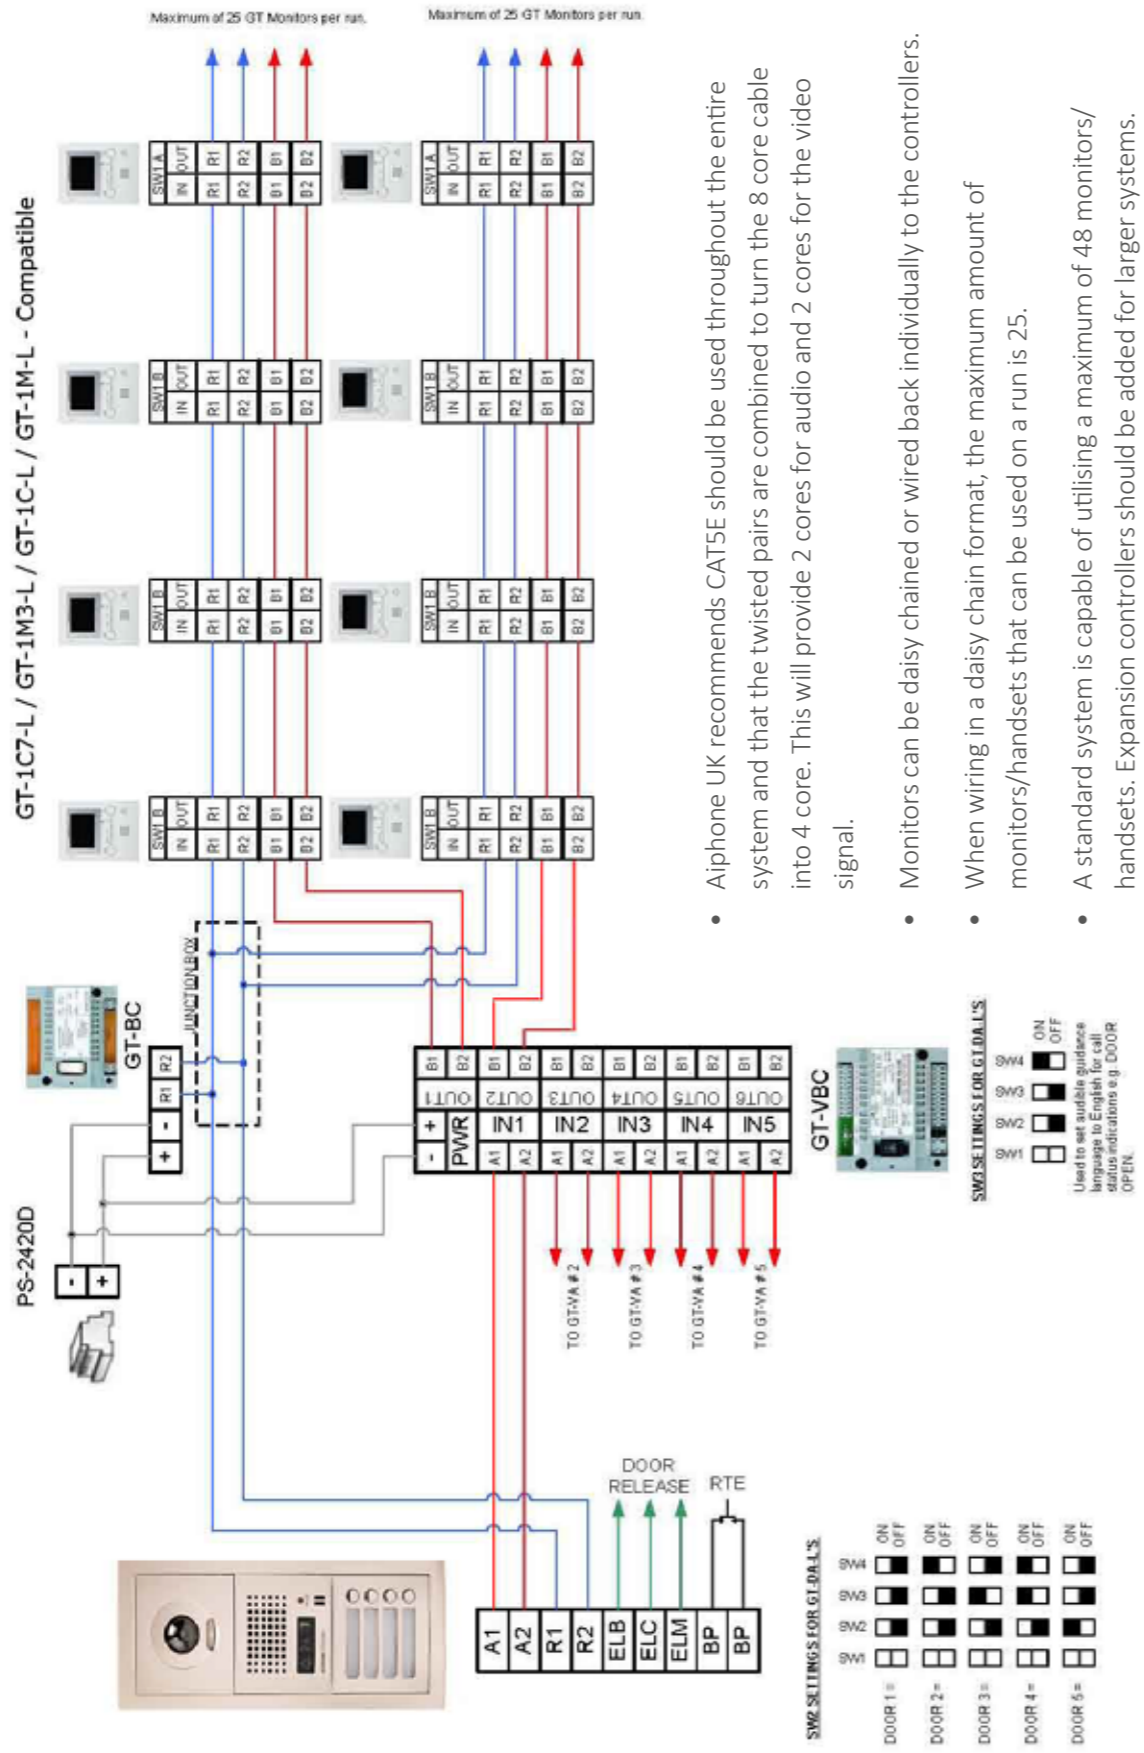

Generic GT Video System Wiring Example

- Aiphone UK recommends CAT5E should be used throughout the entire system and that the twisted pairs are combined to turn the 8 core cable into 4 core. This will provide 2 cores for audio and 2 cores for the video signal.
- Monitors can be daisy chained or wired back individually to the controllers.
- When wiring in a daisy chain format, the maximum amount of monitors/handsets that can be used on a run is 25.
- A standard system is capable of utilising a maximum of 48 monitors/handsets. Expansion controllers should be added for larger systems.

Generic GT Audio System Wiring Example

- Aiphone UK recommends CAT5E should be used throughout the entire system and that the twisted pairs are combined to turn the 8 core cable into 4 core. This will provide 2 cores for audio and 2 cores will be spare.
- Monitors can be daisy chained or wired back individually to the controllers.
- When wiring in a daisy chain format, the maximum amount of monitors/handsets that can be used on a run is 25.
- A standard system is capable of utilising a maximum of 48 monitors/handsets. Expansion controllers should be added for larger systems.

PLEASE NOTE A MAXIMUM OF 25 GT INTERCOMS PER CABLE RUN