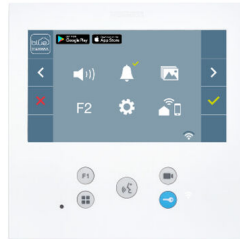

Product Code

F49171

1W DUOX PLUS MEMOV CITY VEO-XL WIFI KIT

Reference

49171

EAN

8424299491714

Description.

They include the VEO-XL WIFI DUOX PLUS monitor as standard, equipped with a Wi-Fi connection that **allows calls to be forwarded to mobile devices** .

Thanks to the **Fermax BLUE application** , available for free in the Play Store and App Store, the video door entry functions can be managed directly from a mobile or tablet, to connect to your home, wherever you are. By connecting your WiFi DUOX PLUS monitors with the BLUE app, a range of possibilities will open up. Of all of them we highlight two that will be key: Divert calls from the video door entry unit to your mobile and open the door to the house from a distance.