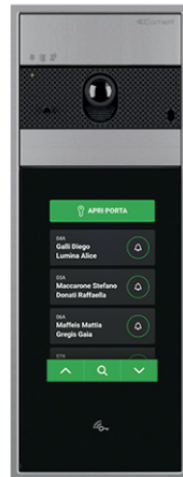

**UT8090S****WALL-MNT COMPLETE VIDEO+TOUCH ULTRA ENT.PAN., VIP**

Ultra series surface-mounted audio/video entrance panel with 5" Touchscreen module for IP (ViP) system. Twilight sensor for touchscreen backlighting management. Omnidirectional digital microphone and double loudspeaker for high-fidelity audio. Wide-angle colour video camera with 160° horizontal, 100° vertical field of vision. Audio-visual indications for disabled individuals assistance request. 5" high-visibility capacitive display with impact-proof glass and theme selection (black or white). User-friendly graphic interface, can be customised with virtual call buttons or a number keypad to call the user directly when the code is known. Access control function with audio or audio/video module output and system actuator activation. Option of customising the buttons for direct calls to the switchboard, commercial activities with corresponding logos and viewing welcome messages. It has a Wiegand output for interfacing with access control systems, an RFID reader for activating an opening using keys or Comelit cards, and a Bluetooth connection. Consists of audio/video module art. UT8020, Touch module art. UT9270 and surface-mounted housing art. UT9173. Just 35 mm protrusion from the wall. Dimensions (L x H x D): 110x289x35 mm.

**AWARDS**

**UT8090S**

**WALL-MNT COMPLETE VIDEO+TOUCH ULTRA ENT.PAN., VIP**

**GENERAL DATA**

Type	Modular
Height (mm)	317.5
Width (mm)	125.5
Depth (mm)	35
Product weight (g)	2000
Product color	Aluminium, Black RAL9005
Wall-mounted	Yes

**COMPATIBLE SYSTEMS**

ViP	Yes
-----	-----

**DISPLAY**

Display type	TFT
Display size (")	5
Touch screen	Yes, capacitive
Resolution (pixel)	800x480

**AUDIO FEATURES**

Microphone	MEMS audio digital sensor, omnidirectional
Loudspeaker	28mm (Ø), 8 Ohm, 1W (2)
Technologies implemented	Echo canceling
Audio compression	G.711 A-Law