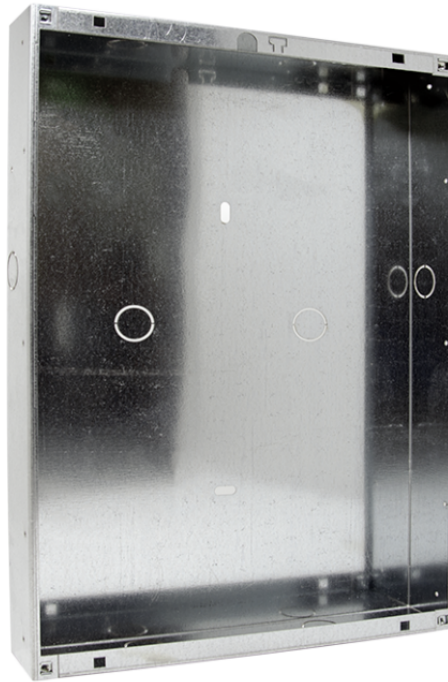

**IX9181**

**FLUSH-MOUNTED BOX FOR FRONT PANEL W/ 40-44-48-52**

Flush-mounted box for Switch front panels art. IX0440, IX0444, IX0448, IX0452 with 40-44-48-52 buttons, galvanised steel finish. Dimensions (L x H x D): 383 x 476 x 56 mm.

**AWARDS**

**IX9181**

**FLUSH-MOUNTED BOX FOR FRONT PANEL W/ 40-44-48-52**

**MAIN FEATURES**

Height (mm)	476
Width (mm)	383
Depth (mm)	56

**GENERAL DATA**

Type of finishing materials	Steel zinc coated
Product color	Light Blue

**COMPATIBILITY**

Simplebus 2 audio/video system	Yes
Simplebus 2 audio system	Yes
Simplebus 1 audio system	Yes
Vip system	Yes

**MOUNTING/INSTALLATION**

Flush-mounted	Yes
---------------	-----