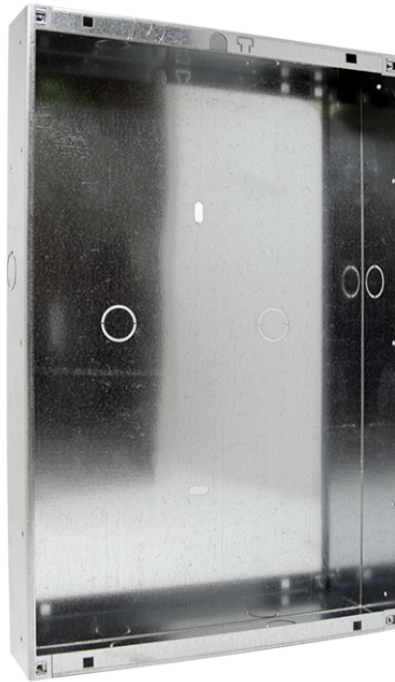

IX9180

FLUSH-MOUNTED BOX FOR FRONT PANEL W/ 36-39

Flush-mounted box for Switch front panels art. IX0336, IX0339 with 36-39 buttons, galvanised steel finish. Dimensions (L x H x D): 276.9 x 476 x 56 mm.

AWARDS

IX9180

FLUSH-MOUNTED BOX FOR FRONT PANEL W/ 36-39

MAIN FEATURES

| | |
|-------------|-------|
| Height (mm) | 476 |
| Width (mm) | 276.9 |
| Depth (mm) | 56 |

GENERAL DATA

| | |
|-----------------------------|-------------------|
| Type of finishing materials | Steel zinc coated |
| Product color | Steel |